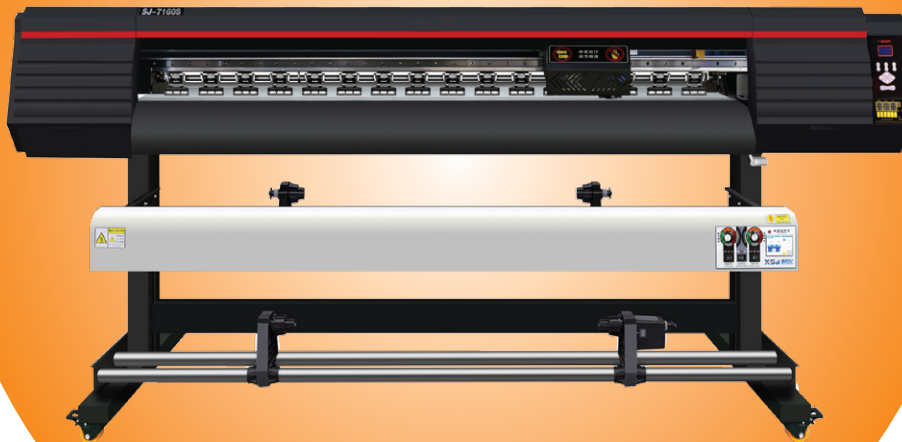

Plus

fine**COLOR**

**SJ-7160S-i3200**

Eco Solvent Inkjet Printer

Powered by  
**PRECISIONCORE**

**EPSON**  
**PRINTHEAD**

## New i3200

EPSON most advanced print head

**PRECISIONCORE**

### Specification

Printhead	Original Japan Epson i3200-E1 (One Unit)
Resolution	Max 1800 dpi
Color	CMYK
Ink	Eco Solvent
Printing Width	1.6M (63")
Material Height	1~3mm adjustable
RIP Software	FlexiPRINT
Interface	Ethernet
Media Handling	Roll to Roll or Single
Drying System	Fan & Heating Panel
Operation System	Windows 10
Voltage	AC 220~240, 50/60HZ, 10A
Temperature	20C ~ 35C
Humidity	40% ~ 70%
Dimension	251cm(L) x 71cm(W) x 130cm(H) with Stand
Weight	250KG