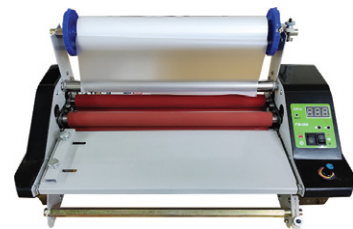

Plus

blue light

BL-4050XM

Mini Flatbed UV Inkjet Printer

**EPSON
PRINthead**

UV dtf Printing

Print (UV DTF Film)

Laminate

Transfer

Direct Printing

Specification

Printhead	Original Epson XP-600 (2 pcs)
Resolution	Max 1440dpi
Color	CMYKWhite + Vanish
Ink	UV Curable
Printing Area	400mm X 500mm
Material Thickness	0-100mm
RIP Software	MainTop
Interface	USB
Curing System	LED UV System
Operation System	Windows 10
Voltage	AC 220~240, 50/60HZ (200W)
Temperature	20C ~ 35C
Humidity	35% ~ 65%
Dimension	950mm(W) x 760mm(L) x 530mm(H)
Weight	100KG