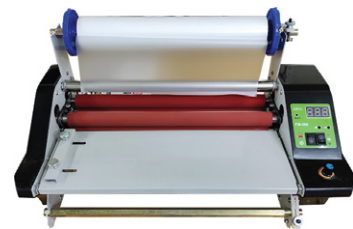

Plus

blue light

BL-3360-TH

Mini Flatbed UV Inkjet Printer

**EPSON
PRINTHEAD**

UV dtf Printing

Print (UV DTF Film)

Laminate

Transfer

Direct Printing

Specification

Printhead	Original Epson XP-600 (2 pcs)
Resolution	Max 1440dpi
Color	CMYKWhite + Vanish
Ink	UV Curable
Printing Area	330mm X 600mm
Material Thickness	0-120mm
RIP Software	RiPrint
Interface	USB
Curing System	LED UV System
Operation System	Windows 10
Voltage	AC 220~240, 50/60HZ (200W)
Temperature	20C ~ 35C
Humidity	35% ~ 65%
Dimension	870mm(W) x 780mm(L) x 650mm(H)
Weight	55KG