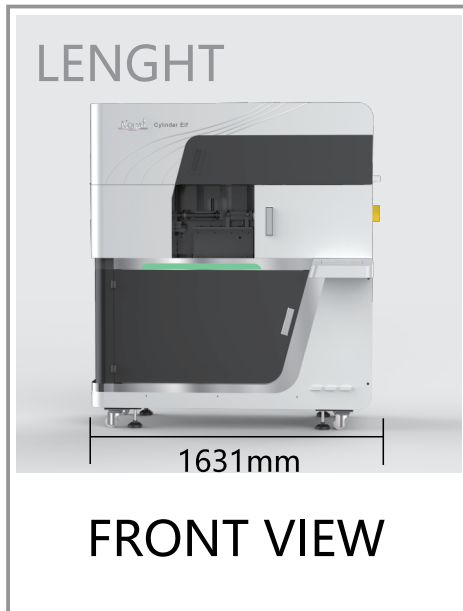

Plus

**Nocal**

**NC-Cylinder ELF-R**

High Speed Cylinder UV Inkjet Printer

**RICOH**  
imagine. change.

### Specification

Printhead	Ricoh Gen5 (3 Pcs for Color+Vanish) Ricoh Gen 6 (for White)
Droplet Volume	7-35pl (Variable drop) Gen 5 5-15pl (Variable drop) Gen 6
Spraying Range	2 - 13mm (Printhead to Print Surface)
Resolution	Max 1800dpi
Color	CMYKLcLmLkLk+White+Vanish
Ink	UV Curable
Printing Lenght	80 ~ 280mm
Printing Diameter	Ø 45 ~ 160mm
Taper Printing Range	<5°
RIP Software	RiPrint
Interface	Ethernet
Curing System	LED UV System (Water Cooling)
Operation System	Windows 10 / 11
Voltage	AC 220~240, 50/60HZ
Power	1100W
Temperature	20C ~ 28C
Humidity	35% ~ 65%
Dimension	1631mm(L) x 915mm(W) x 1465mm(H)
Weight	310KG