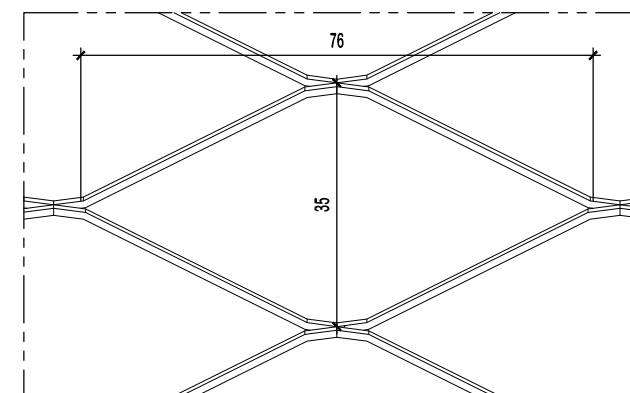

## DETAIL DRAWING

PROJECT TITLE :

**SP.ace**  
**PROFILE SCREEN**  
**(SERIES OAK 3503)**

CONTRACTOR :

ARCHITECT/INTERIOR DESIGNER :

DRAWING TITLE :

DRAWN BY :	MAN
DATE :	12.10.2017
CHECKED BY :	KC
SCALE :	N.T.S

DRAWING NO. :

01 TOP VIEW  
 SCALE - N.T.S

05 DETAIL A  
 SCALE - N.T.S

02 FRONT VIEW  
 SCALE - N.T.S

03 SIDE VIEW  
 SCALE - N.T.S

04 ISOMETRIC VIEW  
 SCALE - N.T.S