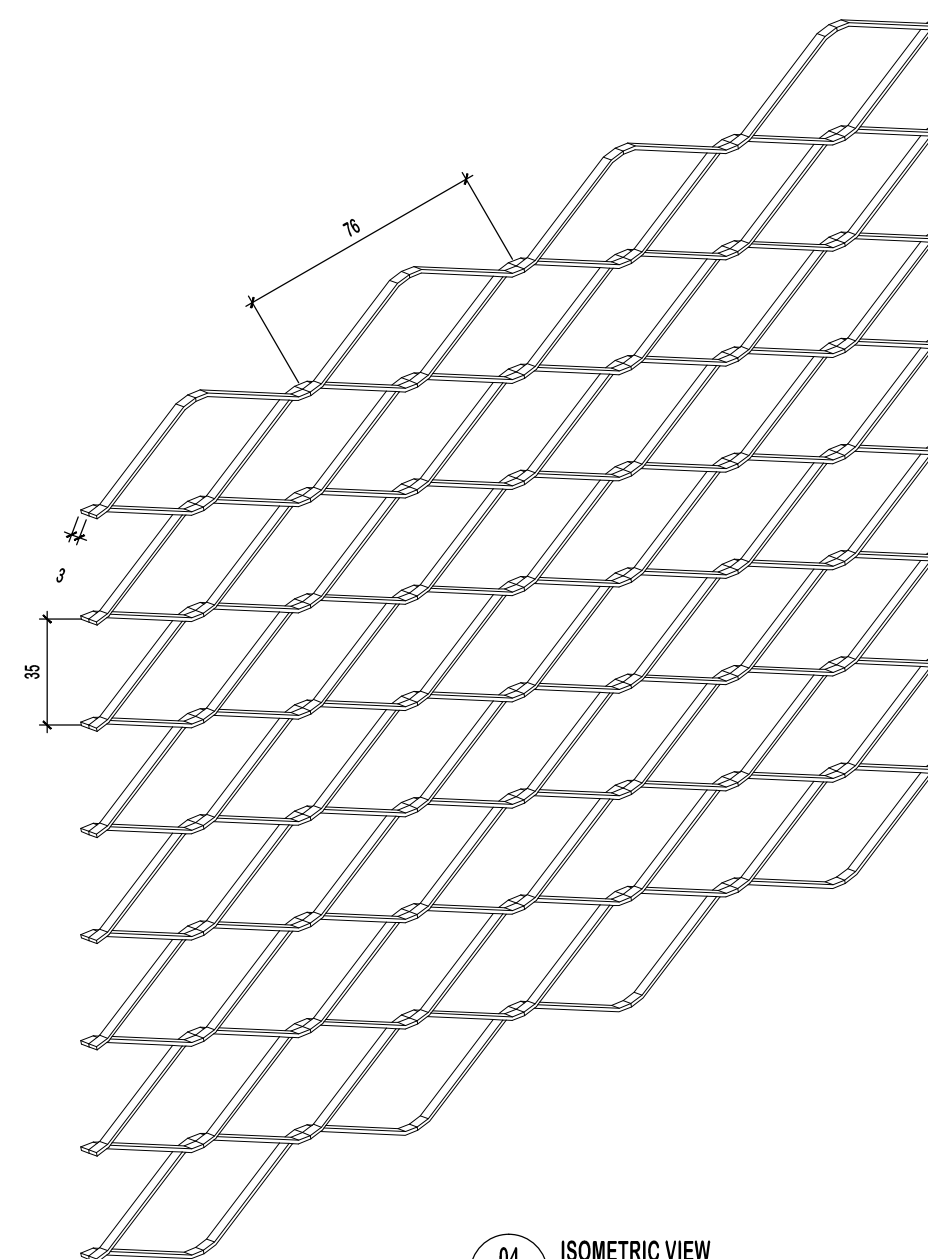

## DETAIL DRAWING

PROJECT TITLE :

**SP.ace**  
**PROFILE SCREEN**  
**(SERIES OAK 3503)**

CONTRACTOR :

ARCHITECT/INTERIOR DESIGNER :

DRAWING TITLE :

DRAWN BY :	MAN
DATE :	12.10.2017
CHECKED BY :	KC
SCALE :	N.T.S

DRAWING NO. :

01 TOP VIEW  
 SCALE - N.T.S

05 DETAIL A  
 SCALE - N.T.S

02 FRONT VIEW  
 SCALE - N.T.S

03 SIDE VIEW  
 SCALE - N.T.S

04 ISOMETRIC VIEW  
 SCALE - N.T.S