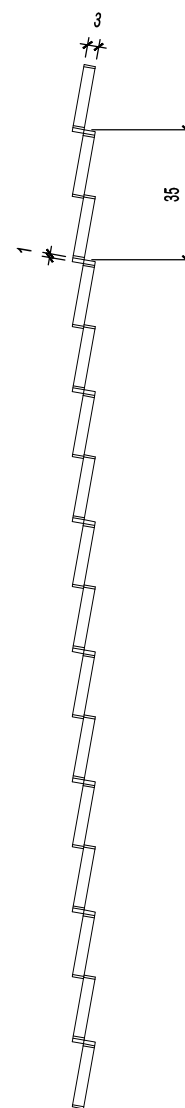

# SP.ace

METAL STRIP CEILING . SCREENS . SUN LOUVRES

SPACE PRODUCTS SDN BHD ( 956538-U )  
 NO.45, JALAN TIAJ 2/1, TAMAN INDUSTRI ALAM JAYA,  
 42300 BANDAR PUNCAK ALAM, SELANGOR DARUL EHSAN  
 T: 603-6038 6066 F: 603-6038 9066  
 E: spaceproducts@yahoo.com  
 W: www.spaceproducts.com.my

## DETAIL DRAWING

PROJECT TITLE :

**SP.ace**  
**PROFILE SCREEN**  
**(SERIES OAK 3503)**

CONTRACTOR :

ARCHITECT/INTERIOR DESIGNER :

DRAWING TITLE :

DRAWN BY :	MAN
DATE :	12.10.2017
CHECKED BY :	KC
SCALE :	N.T.S

DRAWING NO. :

01 TOP VIEW  
 SCALE - N.T.S

05 DETAIL A  
 SCALE - N.T.S

02 FRONT VIEW  
 SCALE - N.T.S

03 SIDE VIEW  
 SCALE - N.T.S

04 ISOMETRIC VIEW  
 SCALE - N.T.S