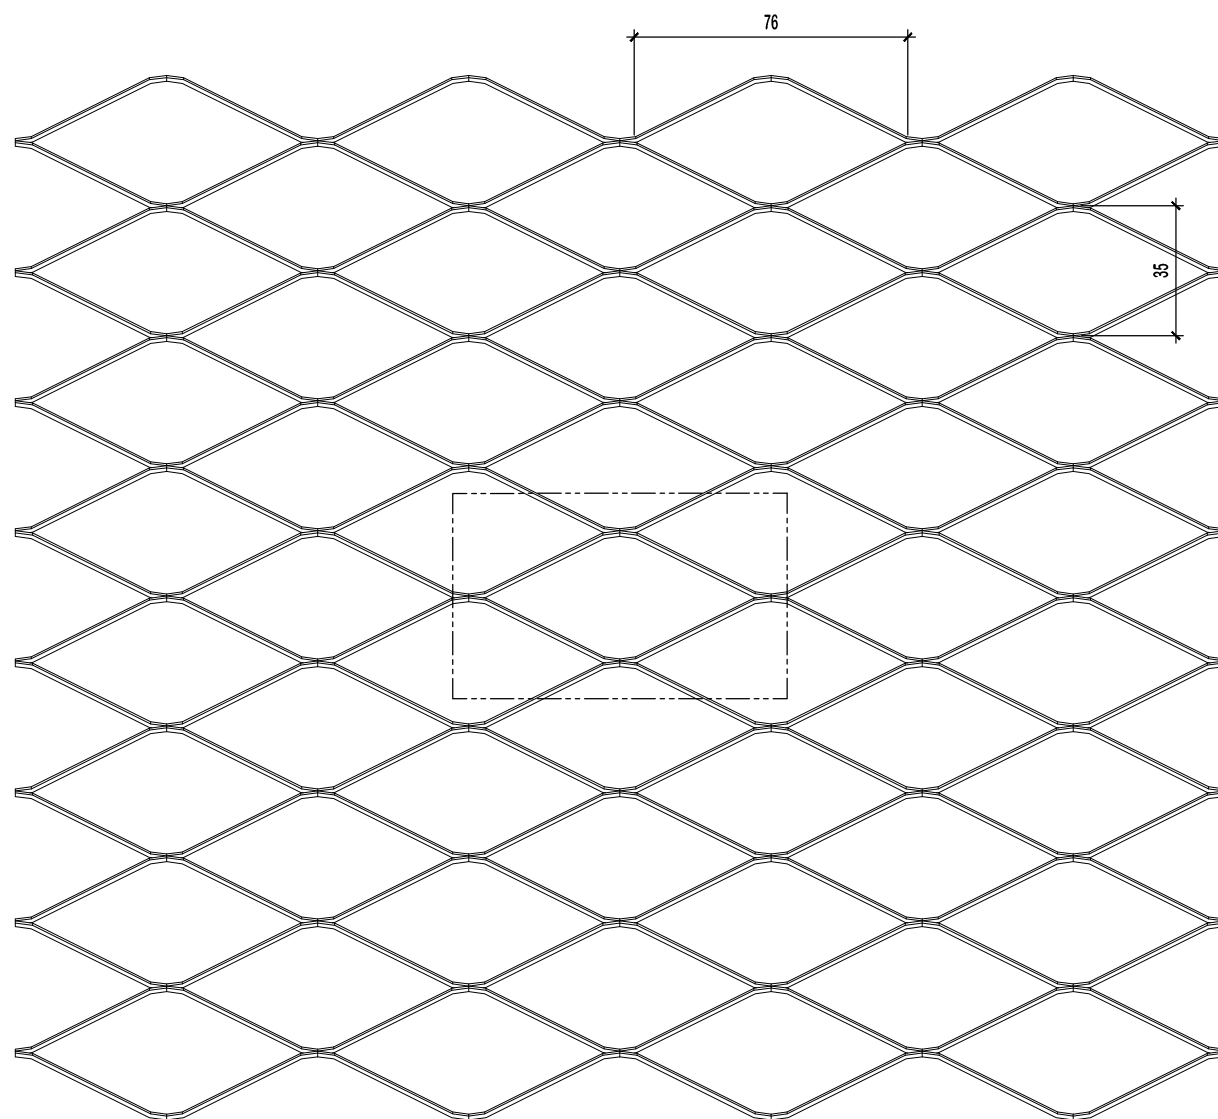

## DETAIL DRAWING

PROJECT TITLE :

**SP.ace**  
**PROFILE SCREEN**  
**(SERIES OAK 3503)**

CONTRACTOR :

ARCHITECT/INTERIOR DESIGNER :

DRAWING TITLE :

DRAWN BY :	MAN
DATE :	12.10.2017
CHECKED BY :	KC
SCALE :	N.T.S

DRAWING NO. :

01 TOP VIEW  
 SCALE - N.T.S

05 DETAIL A  
 SCALE - N.T.S

02 FRONT VIEW  
 SCALE - N.T.S

03 SIDE VIEW  
 SCALE - N.T.S

04 ISOMETRIC VIEW  
 SCALE - N.T.S