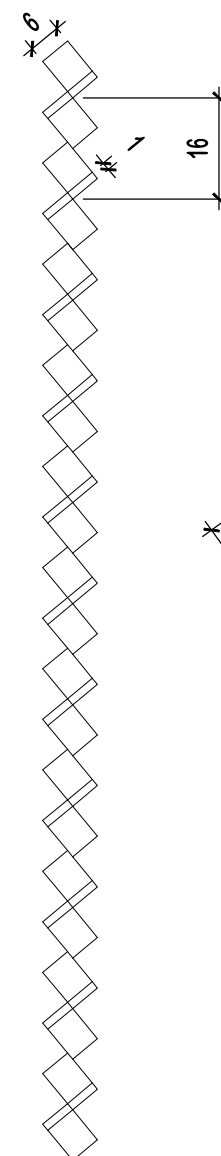

SP.ace

METAL STRIP CEILING . SCREENS . SUN LOUVRES

SPACE PRODUCTS SDN BHD (956538-U)
NO.45, JALAN TIAJ 2/1, TAMAN INDUSTRI ALAM JAYA,
42300 BANDAR PUNCAK ALAM, SELANGOR DARUL EHSAN
T: 603-6038 6066 F: 603-6038 9066
E: spaceproducts@yahoo.com
W: www.spaceproducts.com.my

DETAIL DRAWING

PROJECT TITLE :

**SP.ace
PROFILE SCREEN
(SERIES PINE 1606)**

CONTRACTOR :

ARCHITECT/INTERIOR DESIGNER :

DRAWING TITLE :

DRAWN BY :	MAN
DATE :	12.10.2017
CHECKED BY :	KC
SCALE :	N.T.S

DRAWING NO. :

01 TOP VIEW
SCALE - N.T.S

05 DETAIL A
SCALE - N.T.S

02 FRONT VIEW
SCALE - N.T.S

03 SIDE VIEW
SCALE - N.T.S

04 ISOMETRIC VIEW
SCALE - N.T.S