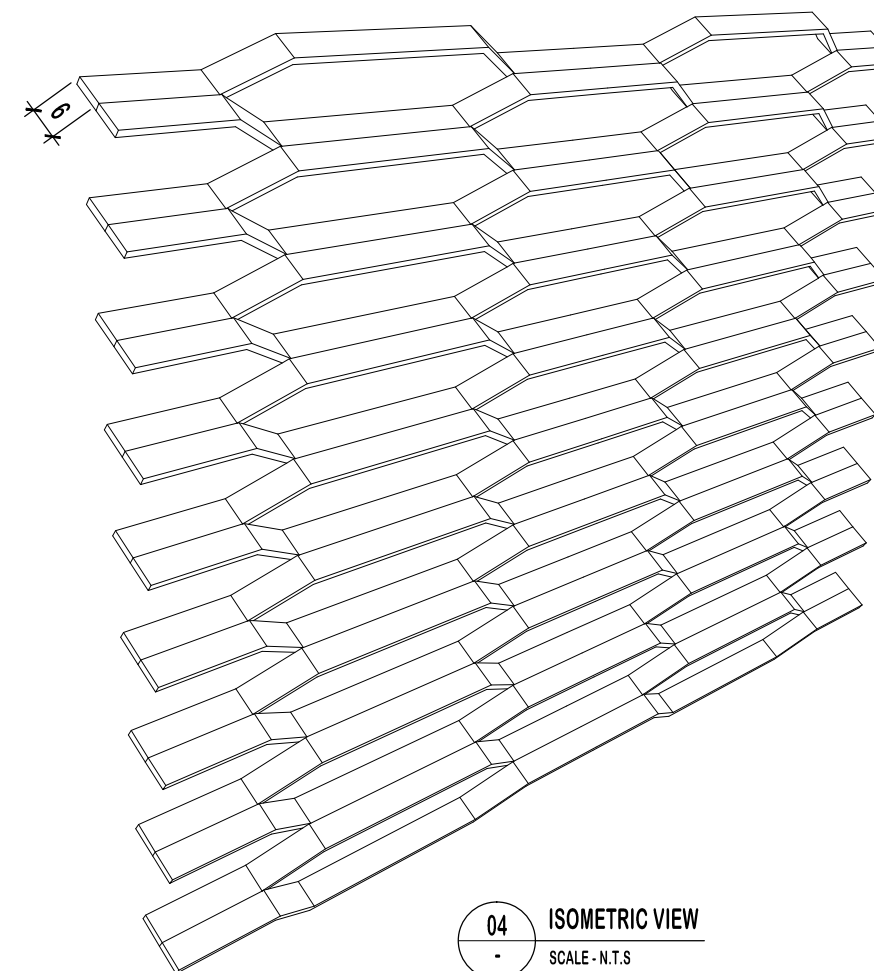

DETAIL DRAWING

PROJECT TITLE :

**SP.ace
PROFILE SCREEN
(SERIES PINE 1606)**

CONTRACTOR :

ARCHITECT/INTERIOR DESIGNER :

DRAWING TITLE :

DRAWN BY :	MAN
DATE :	12.10.2017
CHECKED BY :	KC
SCALE :	N.T.S

DRAWING NO. :

01 TOP VIEW
SCALE - N.T.S

05 DETAIL A
SCALE - N.T.S

02 FRONT VIEW
SCALE - N.T.S

03 SIDE VIEW
SCALE - N.T.S

04 ISOMETRIC VIEW
SCALE - N.T.S