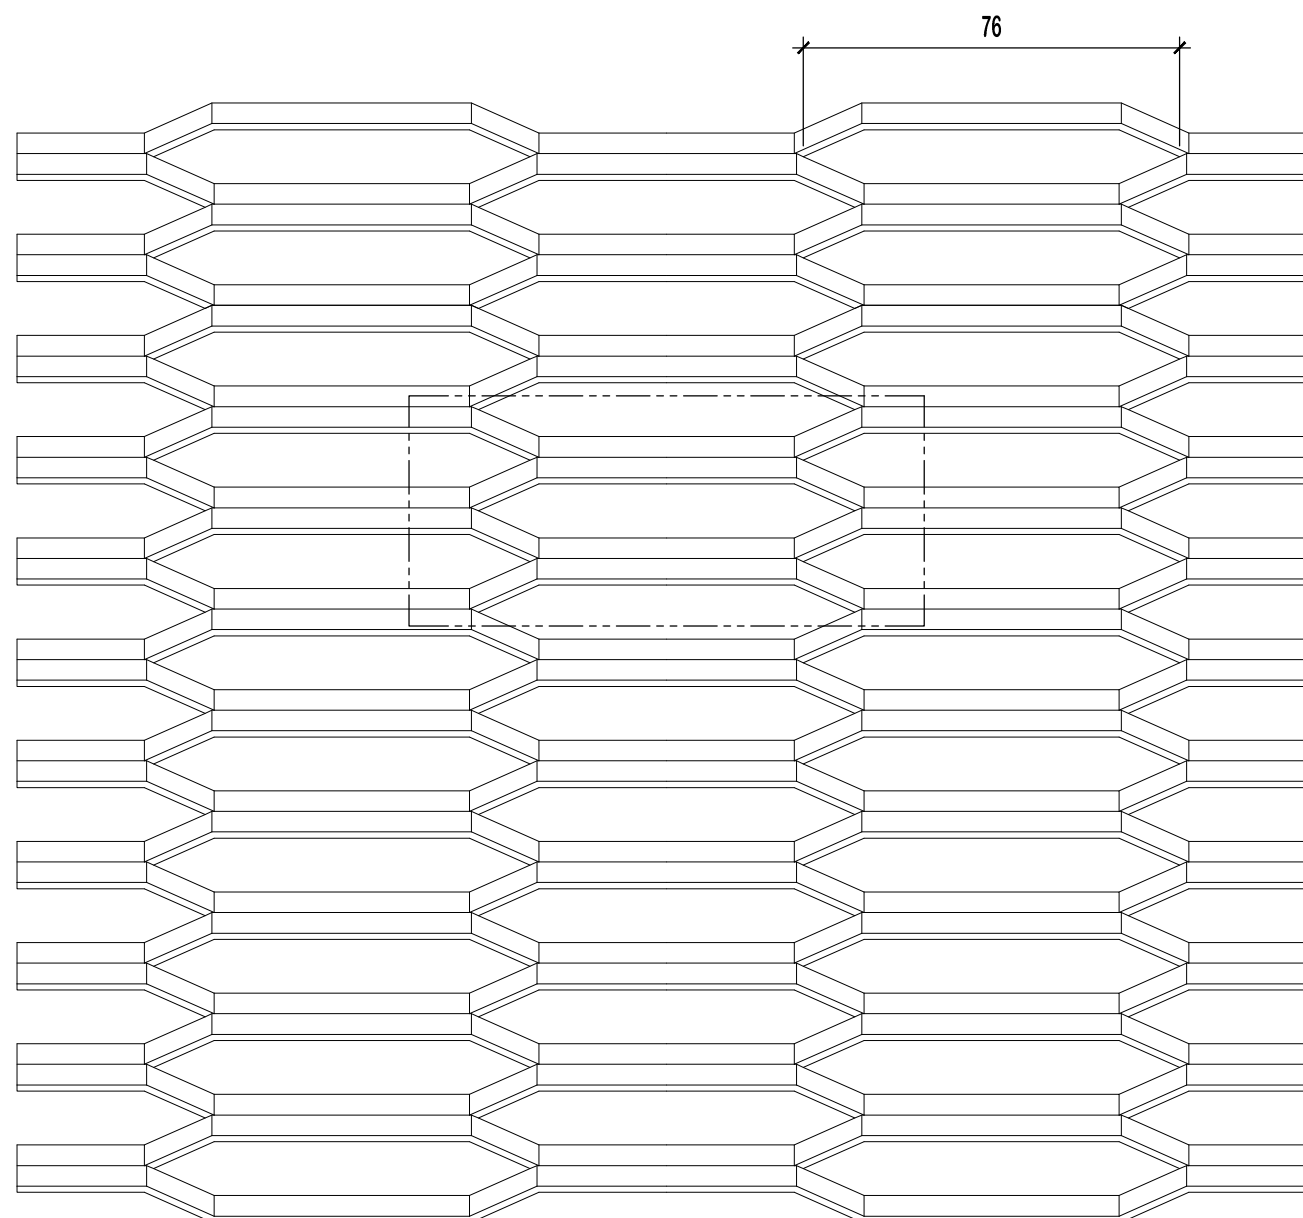

DETAIL DRAWING

PROJECT TITLE :

**SP.ace
PROFILE SCREEN
(SERIES PINE 1606)**

CONTRACTOR :

ARCHITECT/INTERIOR DESIGNER :

DRAWING TITLE :

DRAWN BY :	MAN
DATE :	12.10.2017
CHECKED BY :	KC
SCALE :	N.T.S

DRAWING NO. :

01 TOP VIEW
SCALE - N.T.S

05 DETAIL A
SCALE - N.T.S

02 FRONT VIEW
SCALE - N.T.S

03 SIDE VIEW
SCALE - N.T.S

04 ISOMETRIC VIEW
SCALE - N.T.S