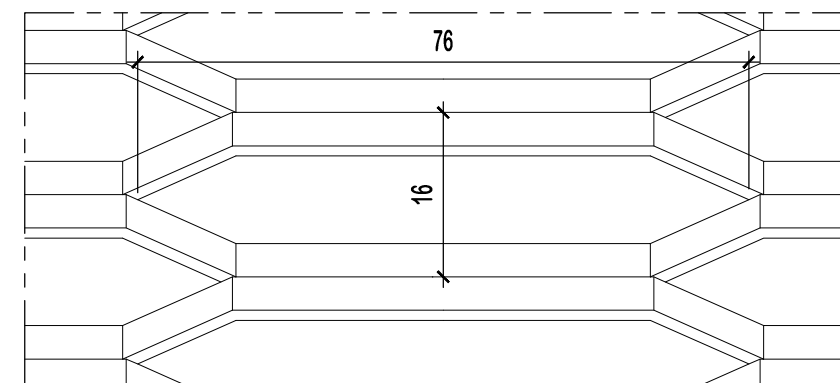

DETAIL DRAWING

PROJECT TITLE :

**SP.ace
PROFILE SCREEN
(SERIES PINE 1606)**

CONTRACTOR :

ARCHITECT/INTERIOR DESIGNER :

DRAWING TITLE :

DRAWN BY :	MAN
DATE :	12.10.2017
CHECKED BY :	KC
SCALE :	N.T.S

DRAWING NO. :

01 TOP VIEW
SCALE - N.T.S

05 DETAIL A
SCALE - N.T.S

02 FRONT VIEW
SCALE - N.T.S

03 SIDE VIEW
SCALE - N.T.S

04 ISOMETRIC VIEW
SCALE - N.T.S