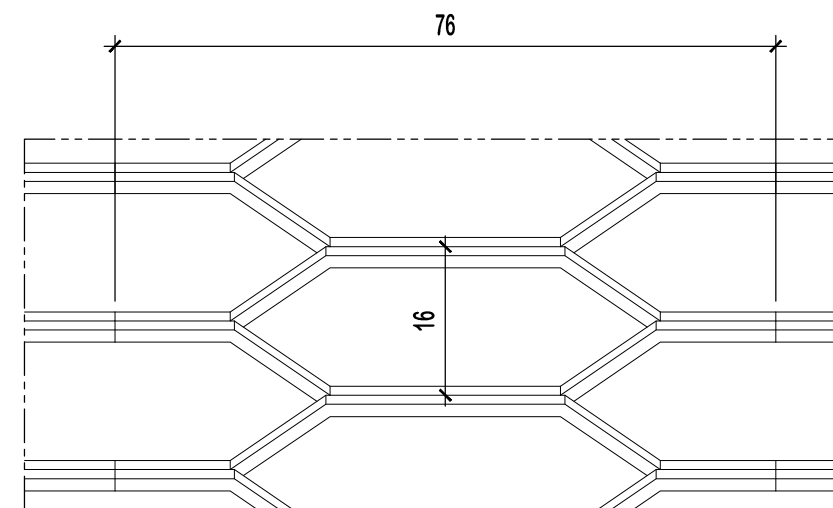

## DETAIL DRAWING

PROJECT TITLE :

**SP.ace**  
**PROFILE SCREEN**  
**(SERIES BUTTERNUT 1603)**

CONTRACTOR :

ARCHITECT/INTERIOR DESIGNER :

DRAWING TITLE :

DRAWN BY :	MAN
DATE :	12.10.2017
CHECKED BY :	KC
SCALE :	N.T.S

DRAWING NO. :

01 TOP VIEW  
SCALE - N.T.S

05 DETAIL A  
SCALE - N.T.S

02 FRONT VIEW  
SCALE - N.T.S

03 SIDE VIEW  
SCALE - N.T.S

04 ISOMETRIC VIEW  
SCALE - N.T.S