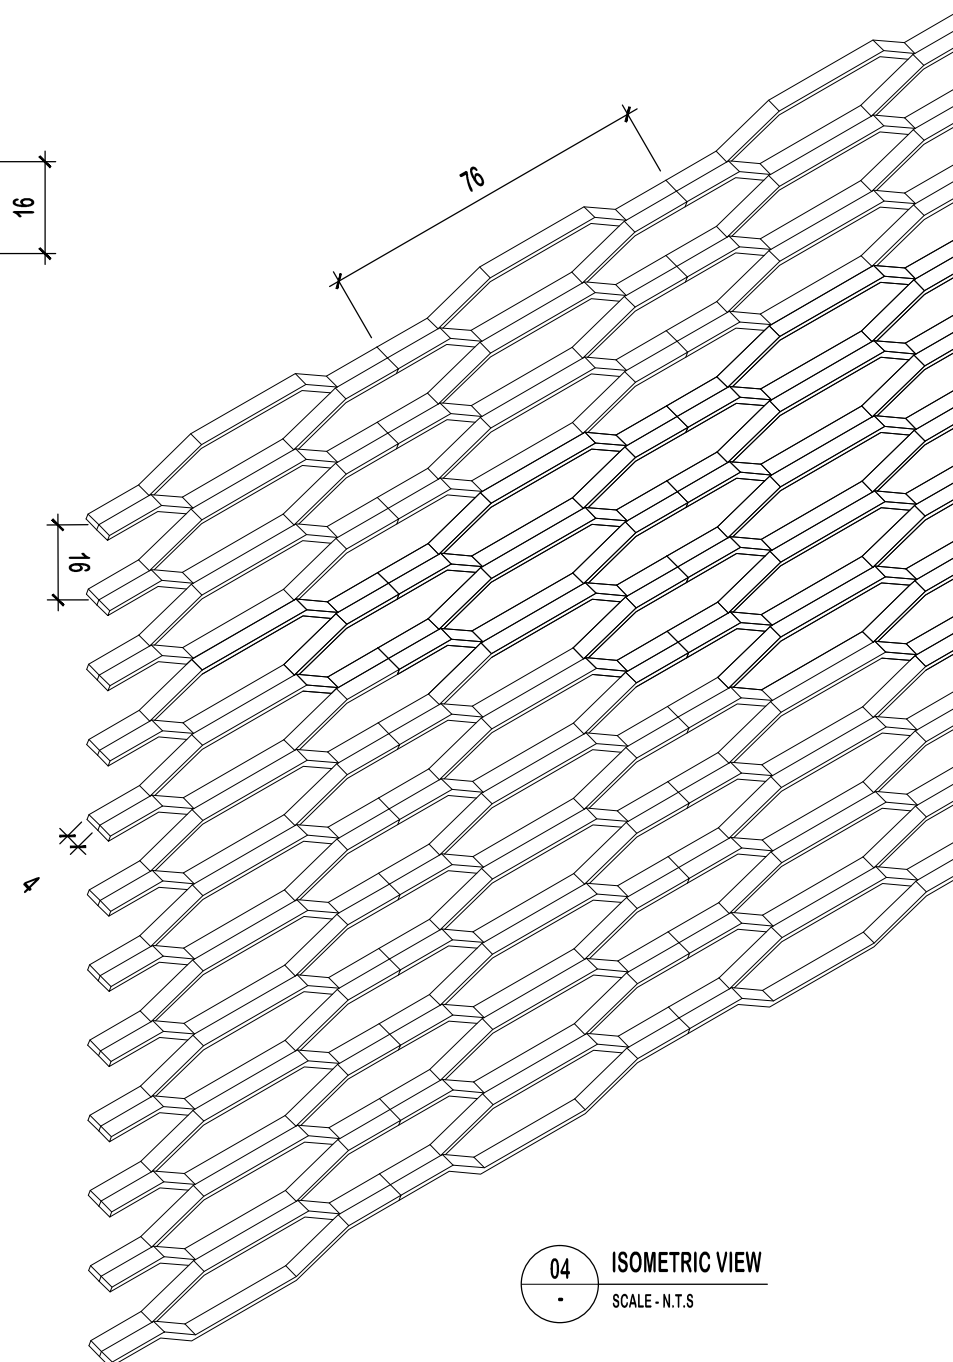

## DETAIL DRAWING

PROJECT TITLE :

**SP.ace**  
**PROFILE SCREEN**  
**(SERIES BUTTERNUT 1603)**

CONTRACTOR :

ARCHITECT/INTERIOR DESIGNER :

DRAWING TITLE :

DRAWN BY :	MAN
DATE :	12.10.2017
CHECKED BY :	KC
SCALE :	N.T.S

DRAWING NO. :

01 TOP VIEW  
SCALE - N.T.S

05 DETAIL A  
SCALE - N.T.S

02 FRONT VIEW  
SCALE - N.T.S

03 SIDE VIEW  
SCALE - N.T.S

04 ISOMETRIC VIEW  
SCALE - N.T.S