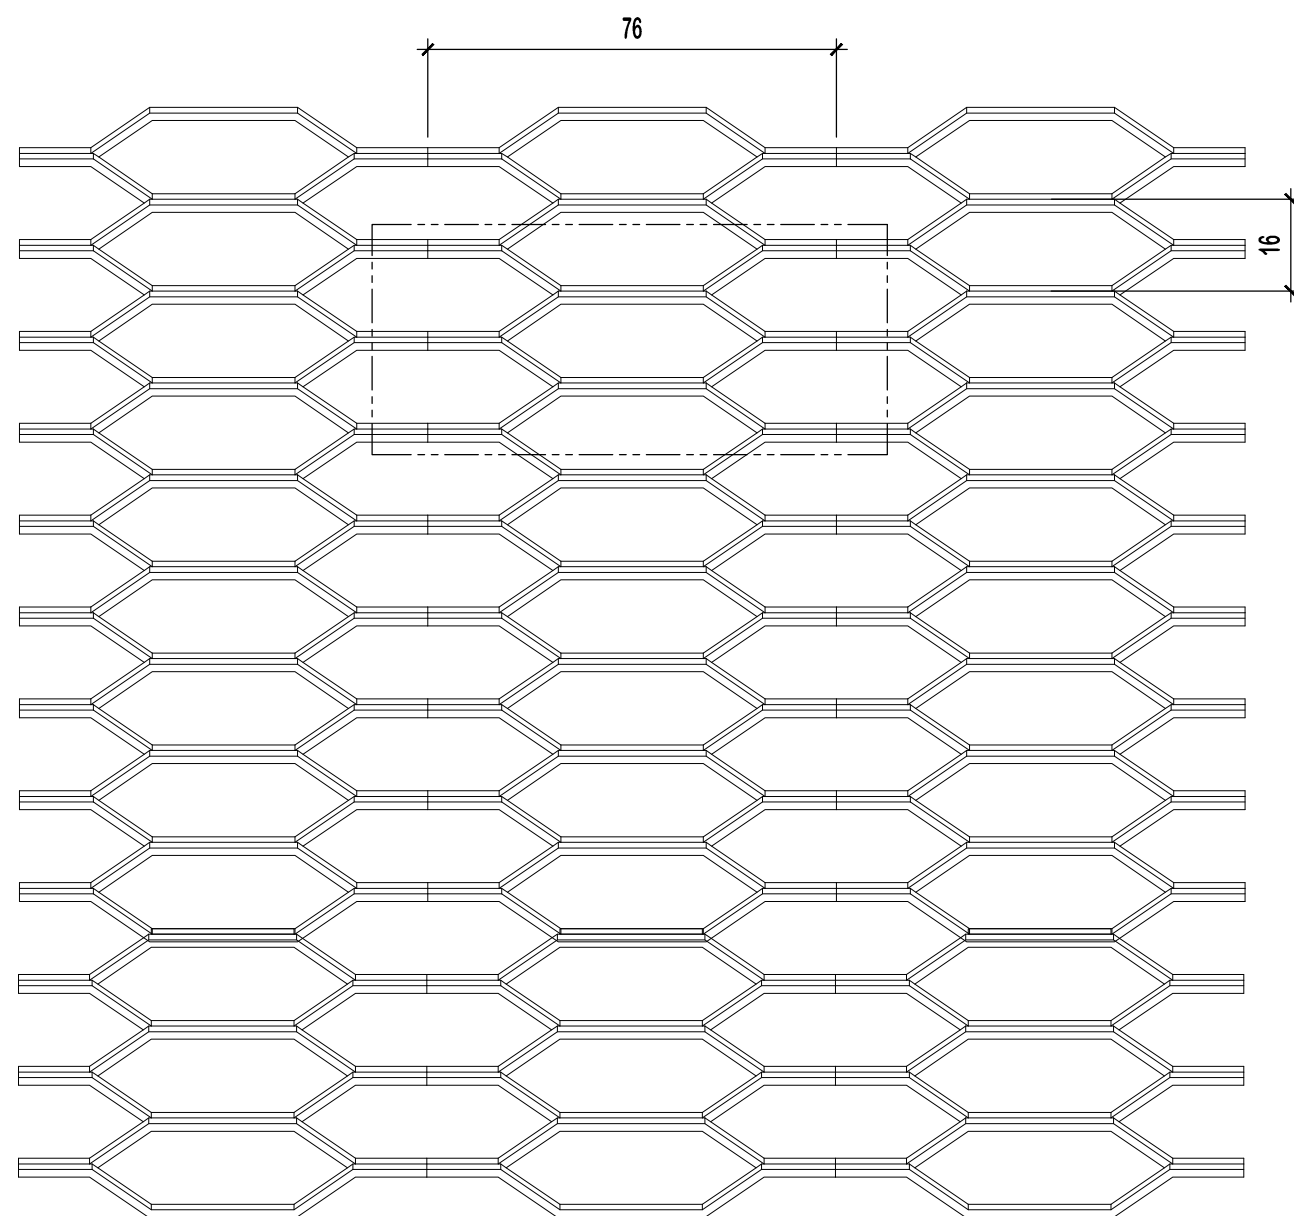

# SP.ace

METAL STRIP CEILING . SCREENS . SUN LOUVRES

SPACE PRODUCTS SDN BHD ( 956538-U )  
NO.45, JALAN TIAJ 2/1, TAMAN INDUSTRI ALAM JAYA,  
42300 BANDAR PUNCAK ALAM, SELANGOR DARUL EHSAN  
T: 603-6038 6066 F: 603-6038 9066  
E: spaceproducts@yahoo.com  
W: www.spaceproducts.com.my

## DETAIL DRAWING

PROJECT TITLE :

**SP.ace**  
**PROFILE SCREEN**  
**(SERIES BUTTERNUT 1603)**

CONTRACTOR :

ARCHITECT/INTERIOR DESIGNER :

DRAWING TITLE :

DRAWN BY :	MAN
DATE :	12.10.2017
CHECKED BY :	KC
SCALE :	N.T.S

DRAWING NO. :

01 TOP VIEW  
SCALE - N.T.S

05 DETAIL A  
SCALE - N.T.S

02 FRONT VIEW  
SCALE - N.T.S

03 SIDE VIEW  
SCALE - N.T.S

04 ISOMETRIC VIEW  
SCALE - N.T.S