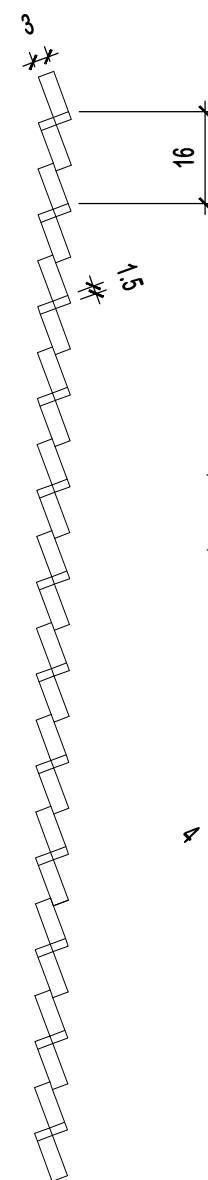

# SP.ace

METAL STRIP CEILING . SCREENS . SUN LOUVRES

SPACE PRODUCTS SDN BHD ( 956538-U )  
NO.45, JALAN TIAJ 2/1, TAMAN INDUSTRI ALAM JAYA,  
42300 BANDAR PUNCAK ALAM, SELANGOR DARUL EHSAN  
T: 603-6038 6066 F: 603-6038 9066  
E: spaceproducts@yahoo.com  
W: www.spaceproducts.com.my

## DETAIL DRAWING

PROJECT TITLE :

**SP.ace**  
**PROFILE SCREEN**  
**(SERIES BUTTERNUT 1603)**

CONTRACTOR :

ARCHITECT/INTERIOR DESIGNER :

DRAWING TITLE :

DRAWN BY :	MAN
DATE :	12.10.2017
CHECKED BY :	KC
SCALE :	N.T.S

DRAWING NO. :

01 TOP VIEW  
SCALE - N.T.S

05 DETAIL A  
SCALE - N.T.S

02 FRONT VIEW  
SCALE - N.T.S

03 SIDE VIEW  
SCALE - N.T.S

04 ISOMETRIC VIEW  
SCALE - N.T.S