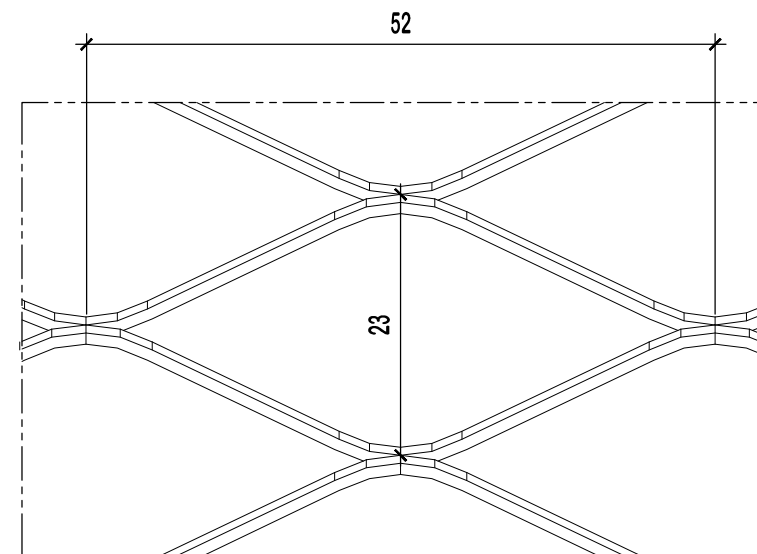

DETAIL DRAWING

PROJECT TITLE :

SP.ace
PROFILE SCREEN
(SERIES BIRCH 2303)

CONTRACTOR :

ARCHITECT/INTERIOR DESIGNER :

DRAWING TITLE :

DRAWN BY :	MAN
DATE :	12.10.2017
CHECKED BY :	KC
SCALE :	N.T.S

DRAWING NO. :

01 TOP VIEW
 - SCALE - N.T.S

05 DETAIL A
 - SCALE - N.T.S

02 FRONT VIEW
 - SCALE - N.T.S

03 SIDE VIEW
 - SCALE - N.T.S

04 ISOMETRIC VIEW
 - SCALE - N.T.S