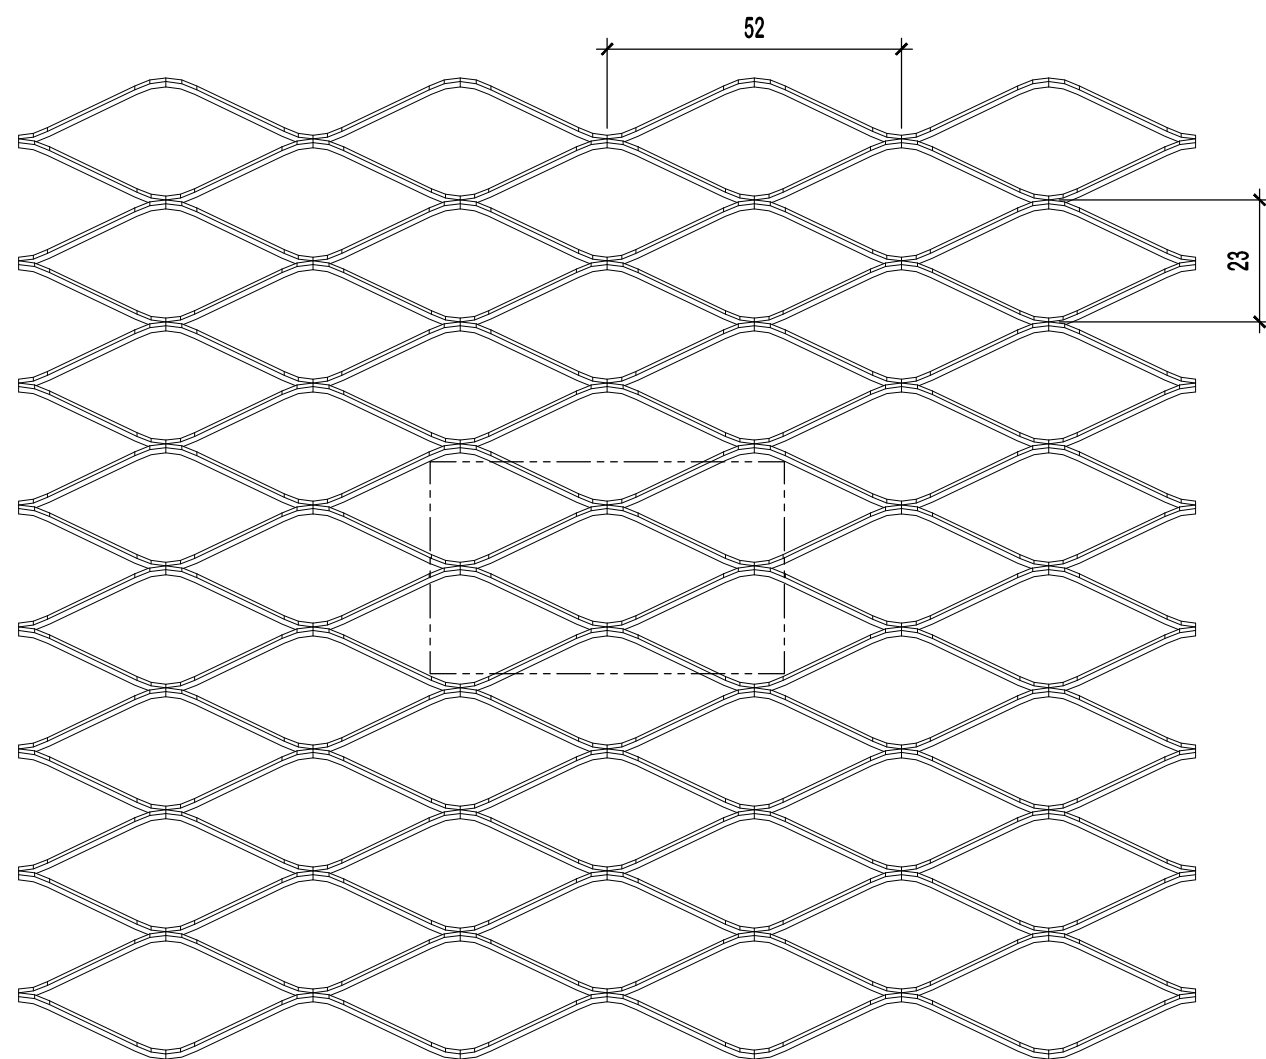

DETAIL DRAWING

PROJECT TITLE :

SP.ace
PROFILE SCREEN
(SERIES BIRCH 2303)

CONTRACTOR :

ARCHITECT/INTERIOR DESIGNER :

DRAWING TITLE :

DRAWN BY :	MAN
DATE :	12.10.2017
CHECKED BY :	KC
SCALE :	N.T.S

DRAWING NO. :

01 TOP VIEW
 - SCALE - N.T.S

05 DETAIL A
 - SCALE - N.T.S

02 FRONT VIEW
 - SCALE - N.T.S

03 SIDE VIEW
 - SCALE - N.T.S

04 ISOMETRIC VIEW
 - SCALE - N.T.S