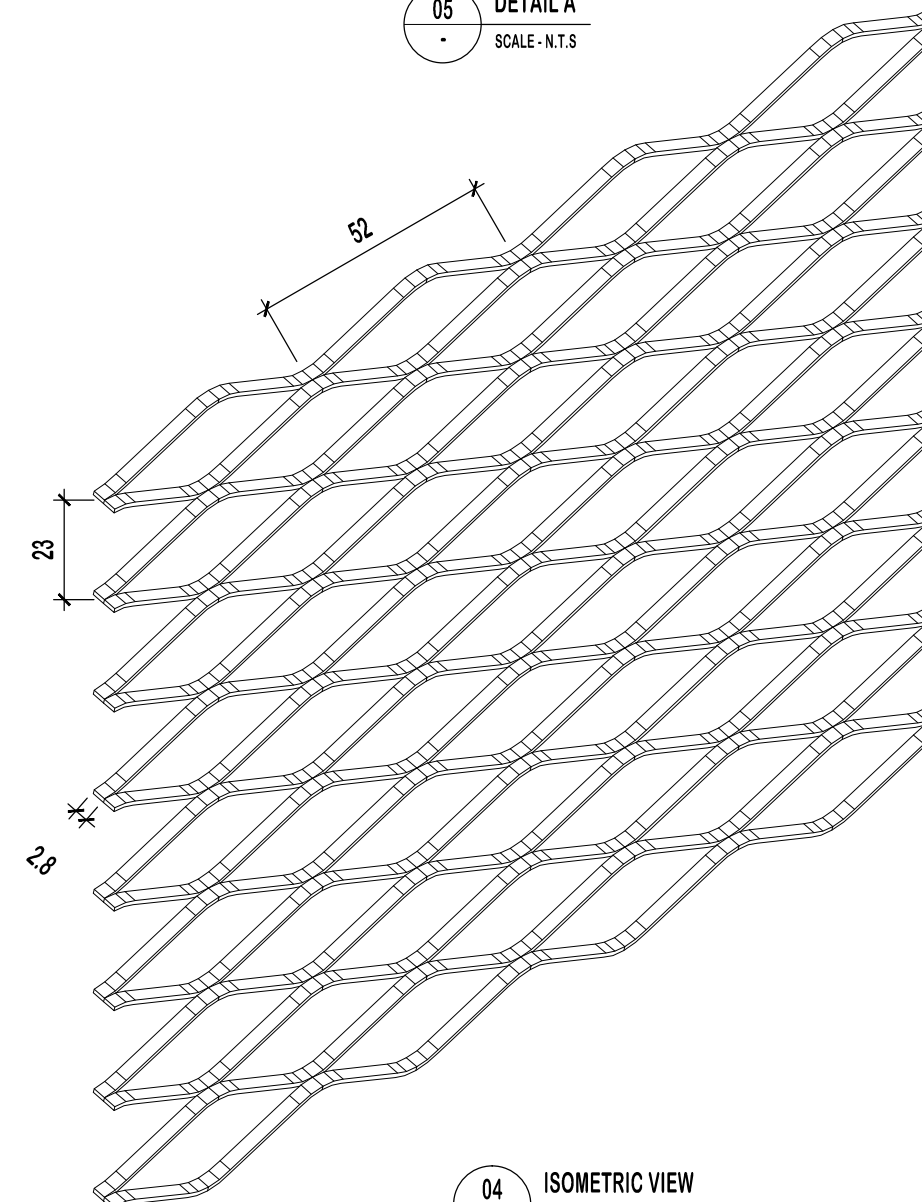

DETAIL DRAWING

PROJECT TITLE :

SP.ace
PROFILE SCREEN
(SERIES BIRCH 2303)

CONTRACTOR :

ARCHITECT/INTERIOR DESIGNER :

DRAWING TITLE :

DRAWN BY :	MAN
DATE :	12.10.2017
CHECKED BY :	KC
SCALE :	N.T.S

DRAWING NO. :

01 TOP VIEW
 - SCALE - N.T.S

05 DETAIL A
 - SCALE - N.T.S

02 FRONT VIEW
 - SCALE - N.T.S

03 SIDE VIEW
 - SCALE - N.T.S

04 ISOMETRIC VIEW
 - SCALE - N.T.S