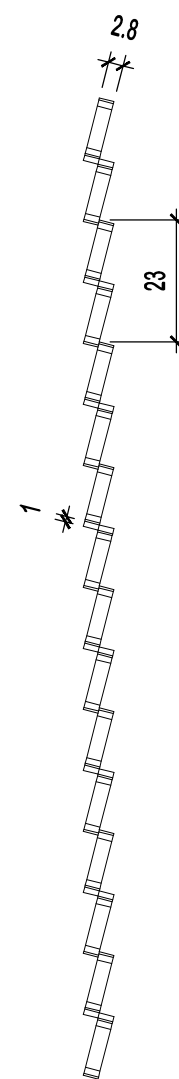

SP.ace

METAL STRIP CEILING . SCREENS . SUN LOUVRES

SPACE PRODUCTS SDN BHD (956538-U)
 NO.45, JALAN TIAJ 2/1, TAMAN INDUSTRI ALAM JAYA,
 42300 BANDAR PUNCAK ALAM, SELANGOR DARUL EHSAN
 T: 603-6038 6066 F: 603-6038 9066
 E: spaceproducts@yahoo.com
 W: www.spaceproducts.com.my

DETAIL DRAWING

PROJECT TITLE :

SP.ace
PROFILE SCREEN
(SERIES BIRCH 2303)

CONTRACTOR :

ARCHITECT/INTERIOR DESIGNER :

DRAWING TITLE :

DRAWN BY :	MAN
DATE :	12.10.2017
CHECKED BY :	KC
SCALE :	N.T.S

DRAWING NO. :

01 TOP VIEW
 - SCALE - N.T.S

05 DETAIL A
 - SCALE - N.T.S

02 FRONT VIEW
 - SCALE - N.T.S

03 SIDE VIEW
 - SCALE - N.T.S

04 ISOMETRIC VIEW
 - SCALE - N.T.S