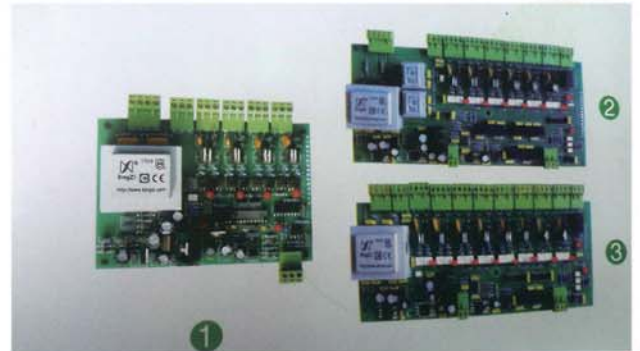

Automatic Wire Mesh Welding Machine

花铁焊网成型机

Network Accessories

触摸屏/touch screen

下铜块/Copper block

串联回环导线/Series loop wire

变压器/transformer

可控硅/Controllable silicon

上焊头/The horn

可控硅/Controllable silicon

电路板/circuit board

伺服电机/servo motor

接近开关/Proximity Switch

Mesh series

建筑网片/Construction mesh

煤矿支护网/Mine Support Network