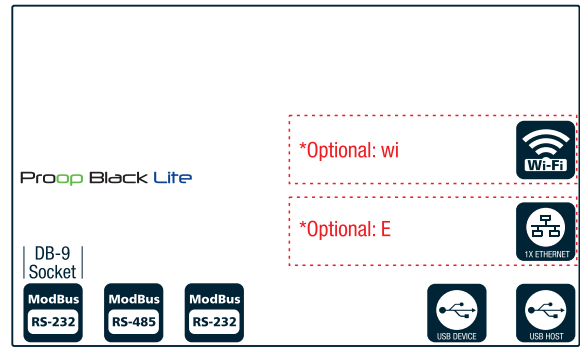

Technical Specifications

Dimensions

| | |
|-------------------|--|
| Device Dimensions | 7" (206x152x50mm) , 10.1" (278x200x50mm) |
| Panel Cut-Out | 7" (196x142mm) , 10.1" (265x186mm) |
| Weight | 7" (700gr) , 10.1" (1300gr) |

Product Codes

| Proop Black Lite | Display Type | Display Colors | Display Resolution | Luminance (Cd/m2) | Ethernet (10/100 Mbps) | Wifi (IEEE 802.11b/g/n) |
|----------------------|--------------|----------------|--------------------|-------------------|------------------------|-------------------------|
| Proop.black-7L.wi | 7" TFT | 260K colors | 800x480 | 300 | | 1x |
| Proop.black -7L.E | 7" TFT | 260K colors | 800x480 | 300 | 1x | |
| Proop.black -7L.Ewi | 7" TFT | 260K colors | 800x480 | 300 | 1x | 1x |
| Proop.black -10L | 10.1" TFT | 16M colors | 1024x600 | 270 | | |
| Proop.black -10L.wi | 10.1" TFT | 16M colors | 1024x600 | 270 | | 1x |
| Proop.black -10L.E | 10.1" TFT | 16M colors | 1024x600 | 270 | 1x | |
| Proop.black -10L.Ewi | 10.1" TFT | 16M colors | 1024x600 | 270 | 1x | 1x |