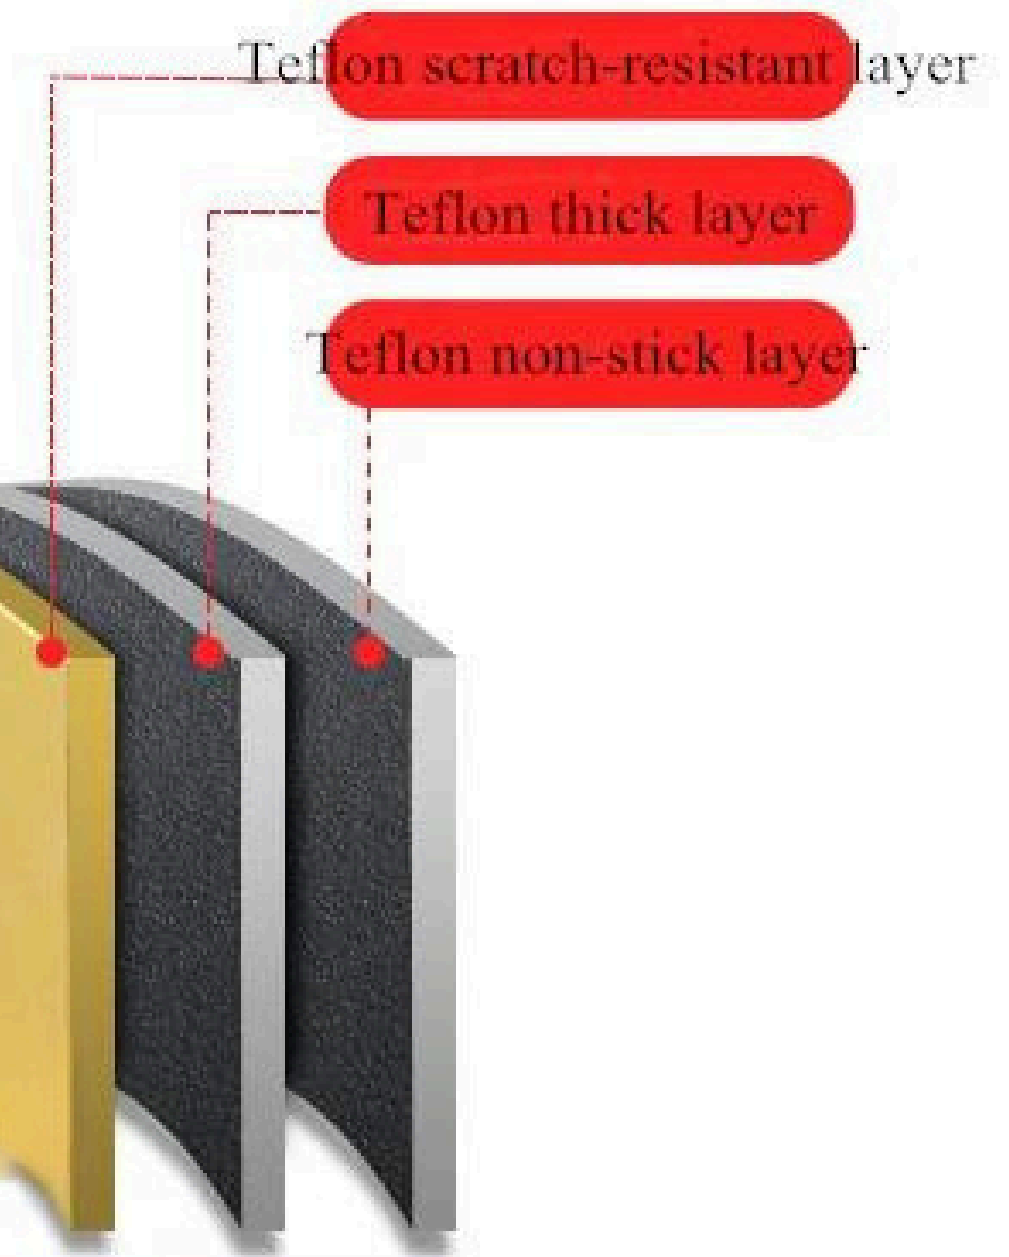

NON STICK WHEEL CAKE

16 HOLE

ITEM CODE : 172390

RESTAURANTS - CATERING - BAKERY

DESCRIPTION

POWER	2400 W			
VOLTAGE	220 VOLT			
NUMBER OF HOLES	16 MOLD			
TEMPERATURE RANGE	0 - 220 °C			
PRODUCT SIZE	WIDTH	LENGHT	HEIGHT	DIAMETER OF HOLE
	48 CM	41.5 CM	20 CM	6.8 CM

DIMENSION

Diameter: 6.8cm
Depth: 1.5cm

SPECIFICATION

U-SHAPE HEATING TUBE UNIFORM HEATING

Regular section
Hole depth: 1.5cm

Thick stainless steel layer
Reinforced support
Anti-rust protection

DETAILS

DIGITAL
DISPLAY
PANEL