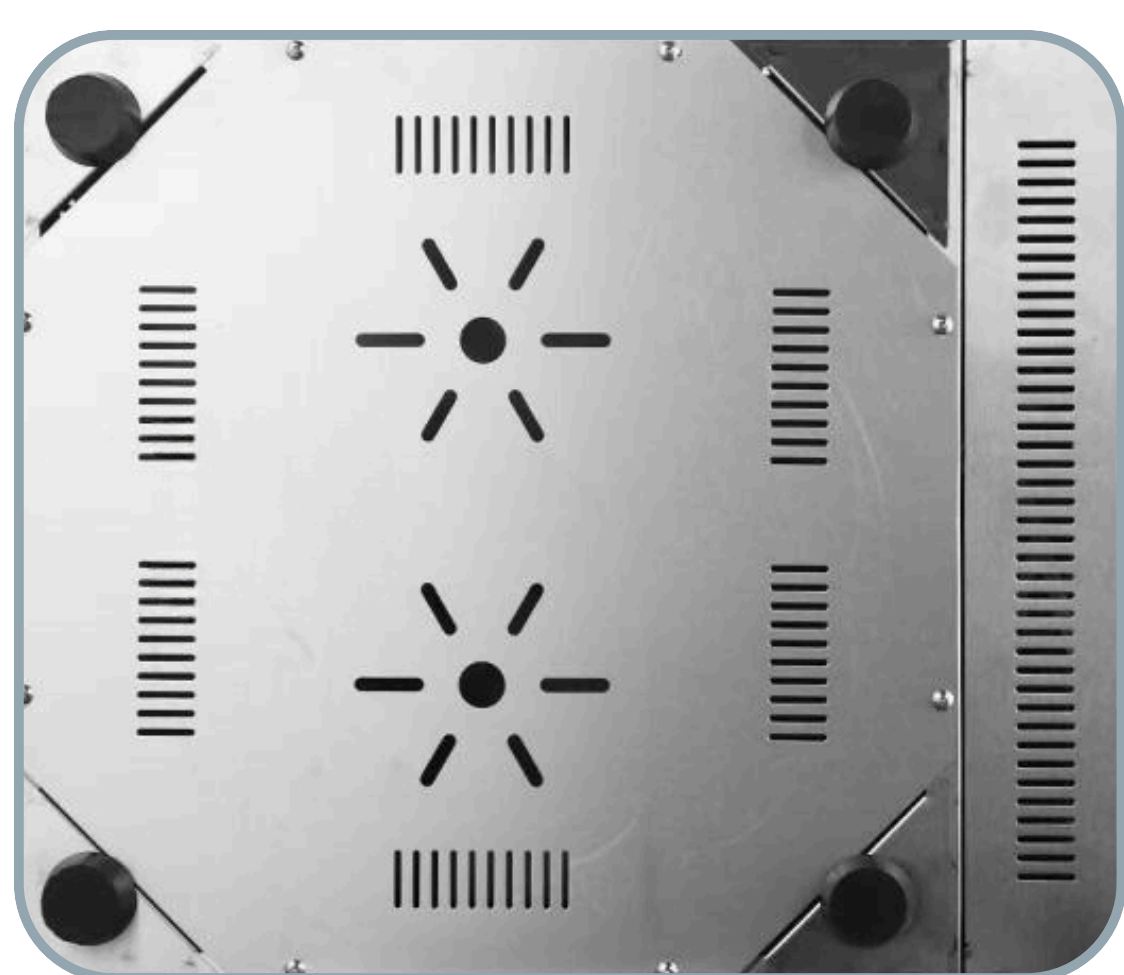

DIGITAL
DISPLAY
PANEL

NON-STICK
BAKING MOLD