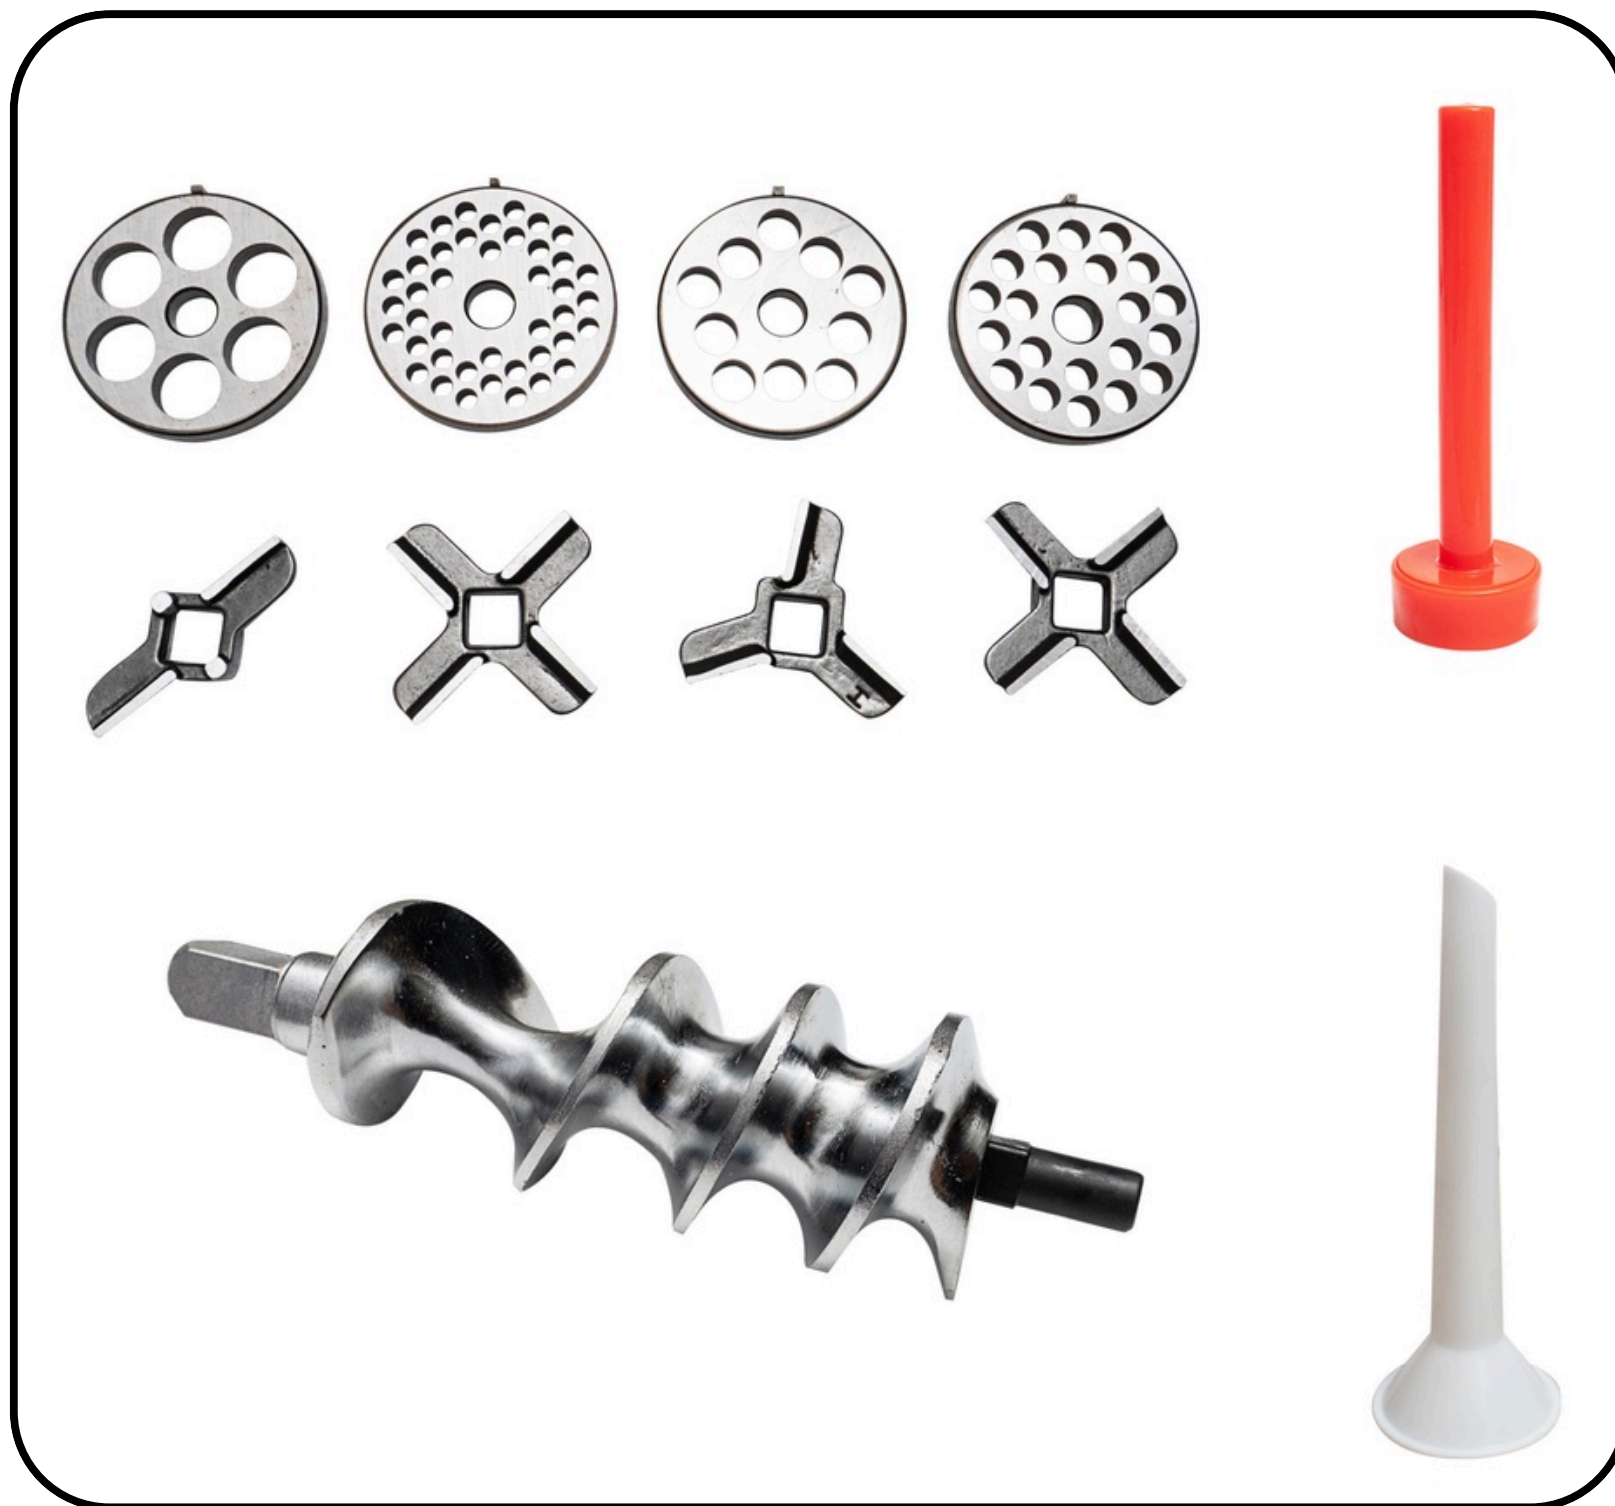

# MEAT MINCER

---

**ITEM CODE : 176363**

**RESTAURANTS - CANTEENS - HOTELS - BUTCHER**

## DESCRIPTION

MODEL	MM - 438			
POWER	3/4 HP			
PRODUCTIVITY	80 KG/HRS			
VOLTAGE	230V/50Hz			
SPEED	170 RPM			
PRODUCT SIZE	WIDTH	LENGHT	HEIGHT	WEIGHT
	26 CM	23 CM	47 CM	27 KG

## FEATURES

- ▶▶▶ Multi-function meat grinder, made of aluminum alloy
- ▶▶▶ Beautiful in appearance, light in use, flexible disassembly
- ▶▶▶ Suitable for mixing, dry grinding, minced meat
- ▶▶▶ The product has a simple structure, novel appearance and convenient cleaning
- ▶▶▶ Stainless steel #12 grinder head
- ▶▶▶ Reverse and forward setting

Comes with 4, 6, 9, 16 mm plate

Comes with 4 slide blade (2x), 3 slide blade (1x), 2 slide blade (1x)