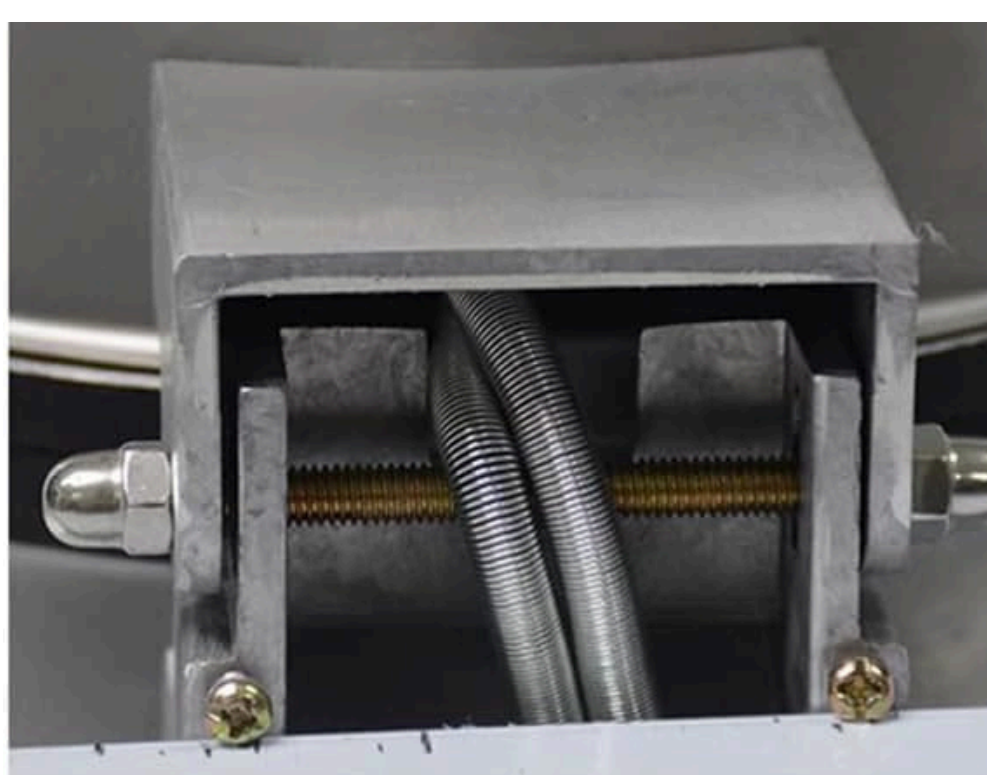

BEST FEATURES

- **HIGH-QUALITY MATERIAL:** Stainless steel thickened body, durable, high temperature resistant, not easy to deform.
- **UNIFORM HEATING:** The upper and lower splints are equipped with stainless steel heating tubes, which are evenly heated on both sides.

- **TOP AND BOTTOM OPENING:** Screwed hinge and smooth open and close.

- **SAFE AND SECURE:** Protective spring outside the power cord and protect the cable.

- **DOUBLE-SIDE CONSTANT TEMPERATURE HEATING:** Faster production and more uniform to avoid uneven color on heating both sides.