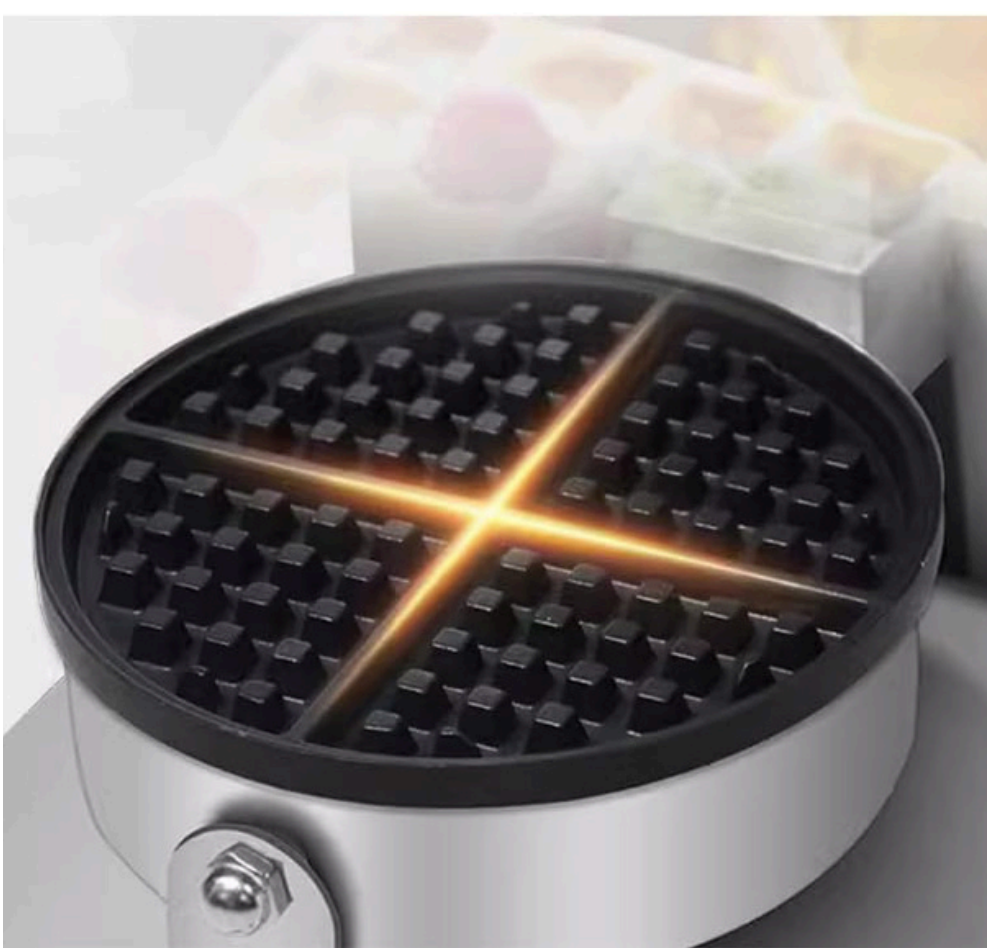

WAFFLE MACHINE MAKER

DOUBLE

ITEM CODE : 132707

CAFE - BAKERY - CATERING

WAFFLE MACHINE MAKER

A waffle maker is a kitchen appliance designed specifically for cooking waffles. It typically consists of two hinged metal plates with a patterned surface that forms the characteristic grid pattern on the waffle.

BEST FEATURES

- **HIGH-QUALITY MATERIAL:** Stainless steel thickened body, durable, high temperature resistant, not easy to deform.
- **UNIFORM HEATING:** The upper and lower splints are equipped with stainless steel heating tubes, which are evenly heated on both sides.

- **NON-STICK COATING:** The cooking part has a food-grade non-stick coating, which is safe and hygienic, and easy to clean.

- **STAINLESS STEEL CONNECTOR:** There is a stainless steel connector on the temperature control connection line, which is safe and beautiful.

- **TOP AND BOTTOM OPENING:** Screwed hinge and smooth open and close.

- **SAFE AND SECURE:** Protective spring outside the power cord and protect the cable.

- **DOUBLE-SIDE CONSTANT TEMPERATURE HEATING:** Faster production and more uniform to avoid uneven color on heating both sides.