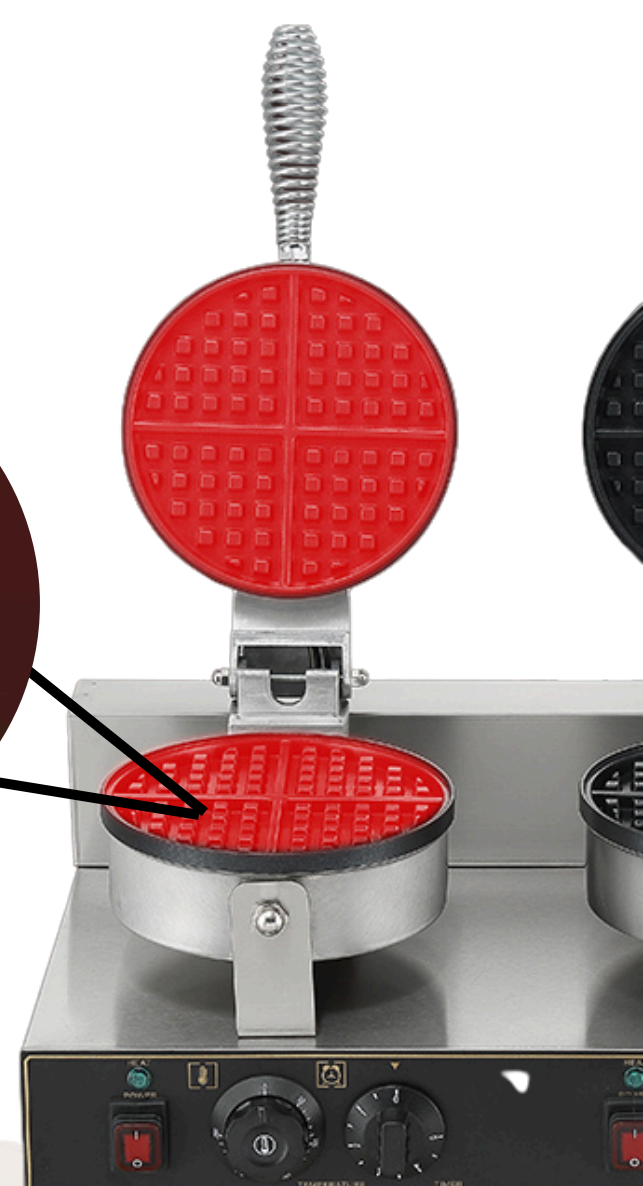

WAFFLE MACHINE MAKER

DOUBLE

ITEM CODE : 132707

CAFE - BAKERY - CATERING

WAFFLE MACHINE MAKER

A waffle maker is a kitchen appliance designed specifically for cooking waffles. It typically consists of two hinged metal plates with a patterned surface that forms the characteristic grid pattern on the waffle.

BEST FEATURES

- **HIGH-QUALITY MATERIAL:** Stainless steel thickened body, durable, high temperature resistant, not easy to deform.
- **UNIFORM HEATING:** The upper and lower splints are equipped with stainless steel heating tubes, which are evenly heated on both sides.

- **NON-STICK COATING:** The cooking part has a food-grade non-stick coating, which is safe and hygienic, and easy to clean.

- **STAINLESS STEEL CONNECTOR:** There is a stainless steel connector on the temperature control connection line, which is safe and beautiful.

- **TOP AND BOTTOM OPENING:** Screwed hinge and smooth open and close.

- **SAFE AND SECURE:** Protective spring outside the power cord and protect the cable.

- **DOUBLE-SIDE CONSTANT TEMPERATURE HEATING:** Faster production and more uniform to avoid uneven color on heating both sides.