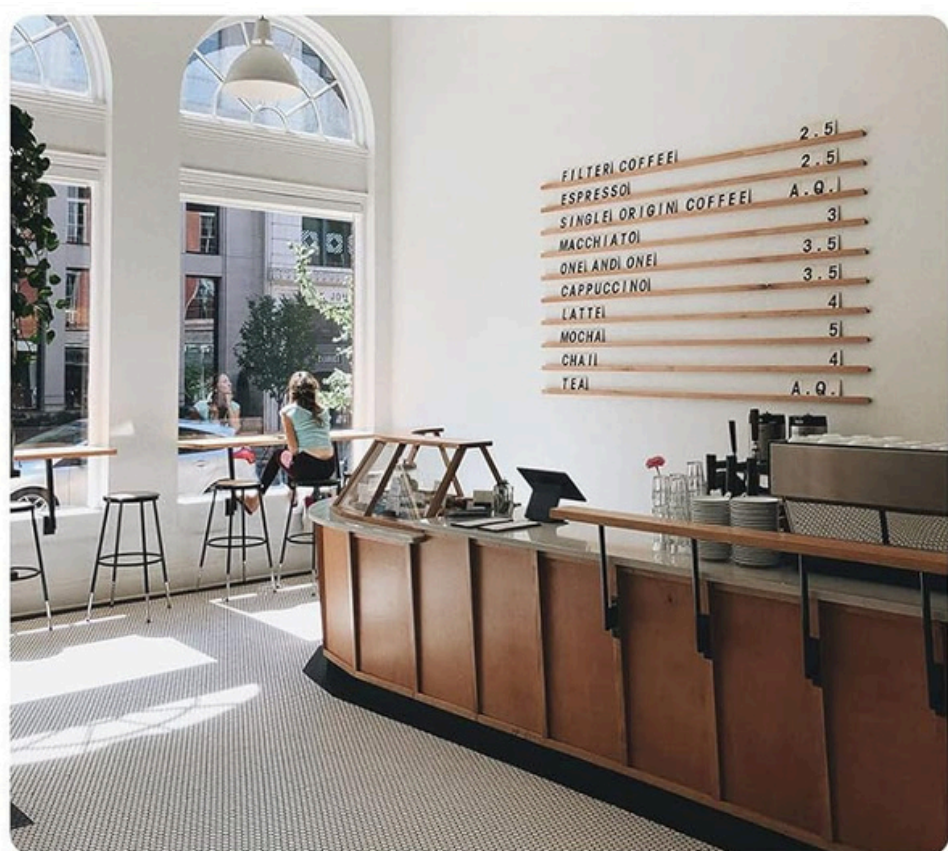

WAFFLE MACHINE MAKER

DOUBLE

ITEM CODE : 132707

CAFE - BAKERY - CATERING

WAFFLE MACHINE MAKER

A waffle maker is a kitchen appliance designed specifically for cooking waffles. It typically consists of two hinged metal plates with a patterned surface that forms the characteristic grid pattern on the waffle.

DIMENSION OF PRODUCT

DELICIOUS FOOD PREPARATION

WIDE RANGE APPLICATION

RESTAURANT

CAFE

BAKERY STORE

Website

[click here](#)