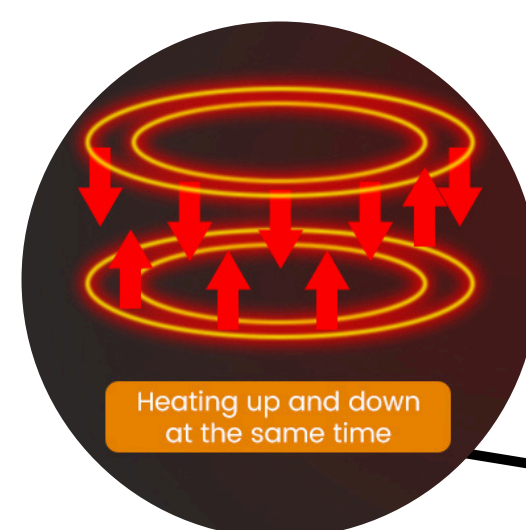

- **NON-STICK COATING:** The cooking part has a food-grade non-stick coating, which is safe and hygienic, and easy to clean.

- **STAINLESS STEEL CONNECTOR:** There is a stainless steel connector on the temperature control connection line, which is safe and beautiful.

- **TOP AND BOTTOM OPENING:** Screwed hinge and smooth open and close.

- **SAFE AND SECURE:** Protective spring outside the power cord and protect the cable.

- **DOUBLE-SIDE CONSTANT TEMPERATURE HEATING:** Faster production and more uniform to avoid uneven color on heating both sides.