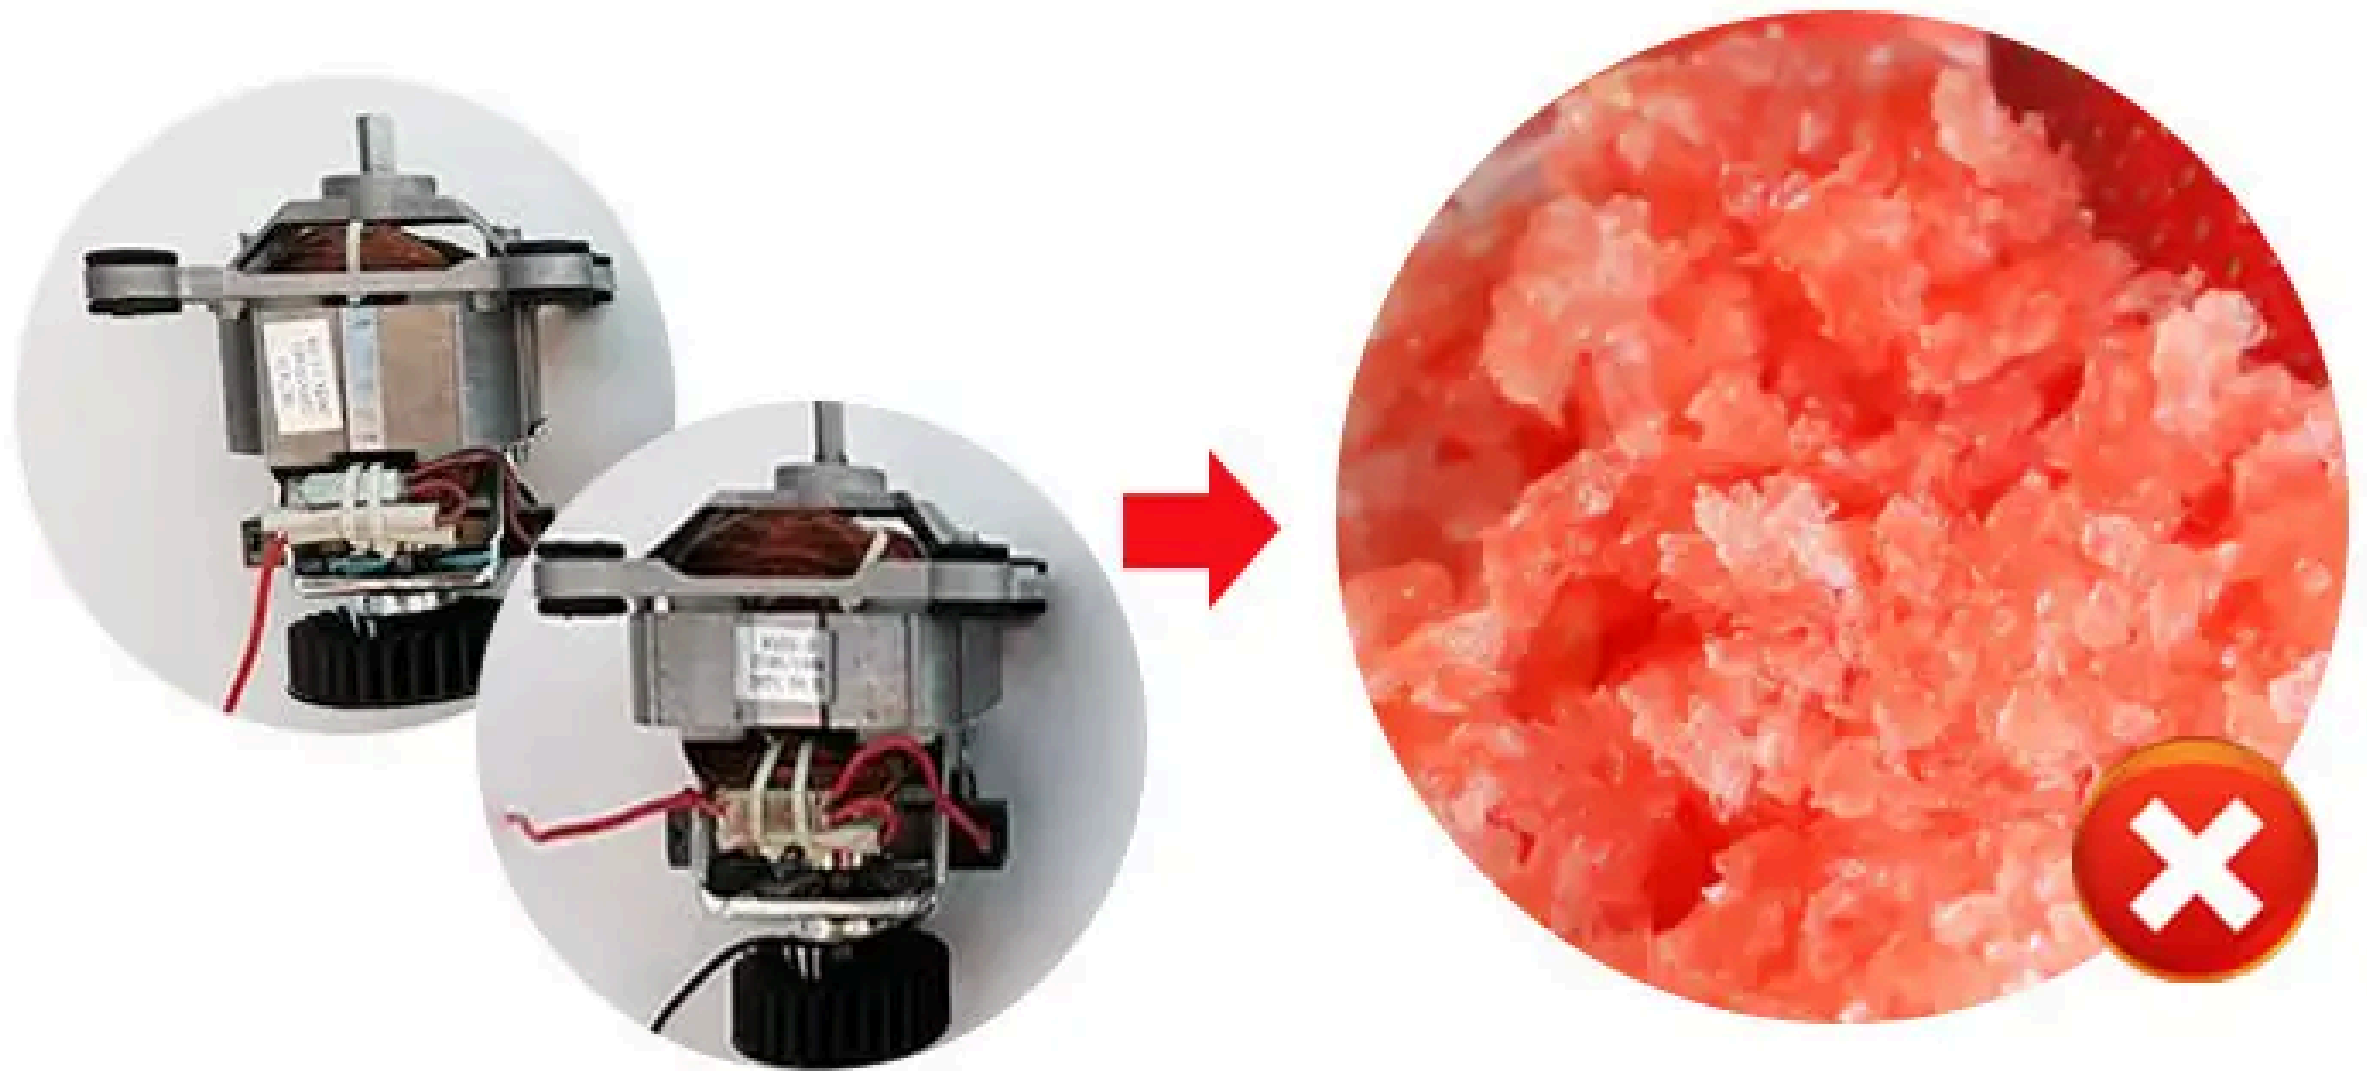

Product Comparison