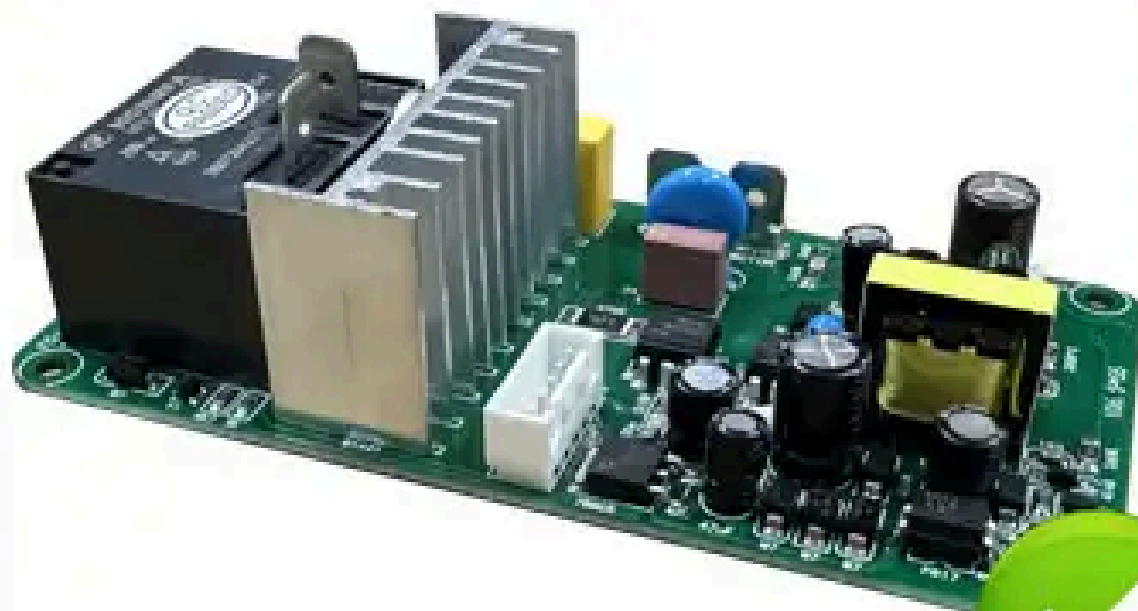

Thickened blade

Blunt knife design for strong crushing

VS

Ordinary blade

Thin blade is not durable

PCB circuit board

Circuit board with overcurrent, overvoltage, Over temperature protection, adding EMI to make sure the circuit works more smoothly

VS

Other circuit boards

No chip control, no protection circuit