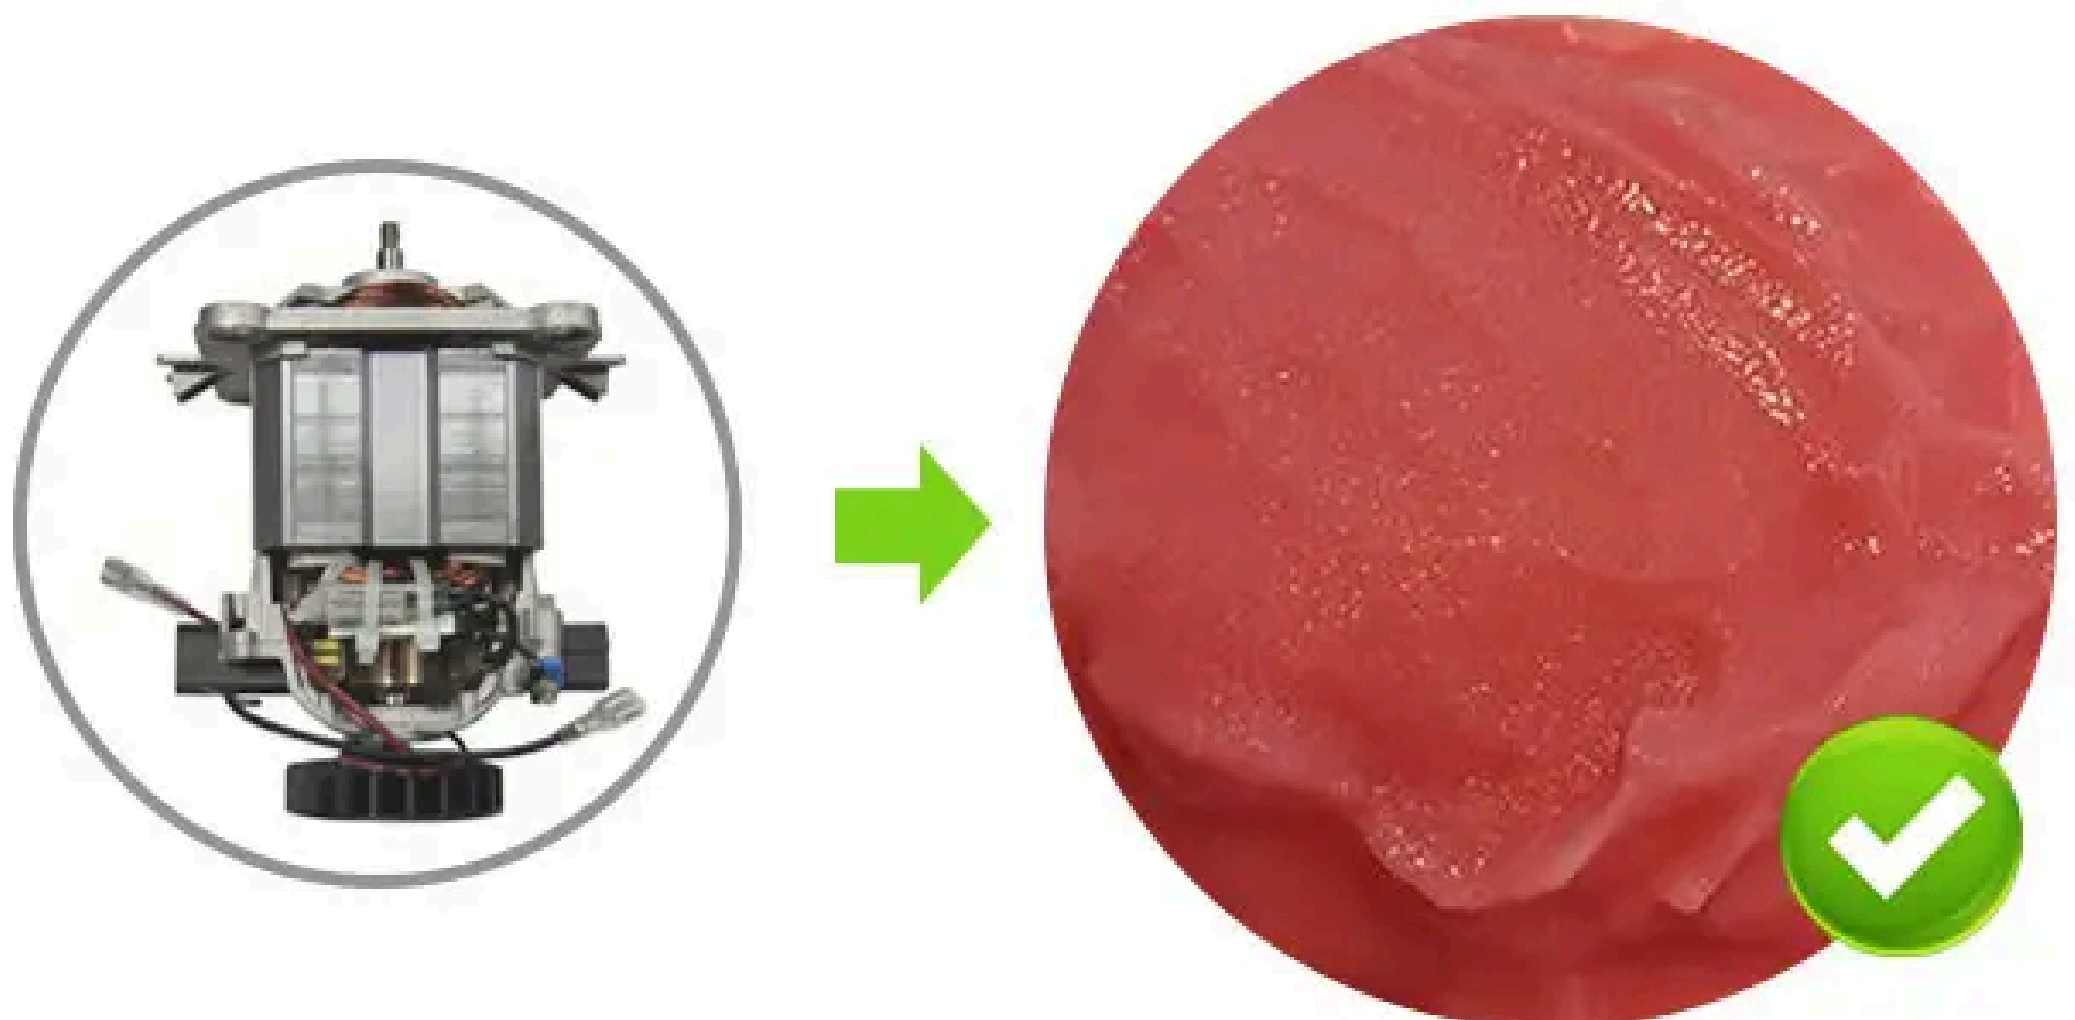

Home-use Motor 7630/9520-Ice Particals in Seconds