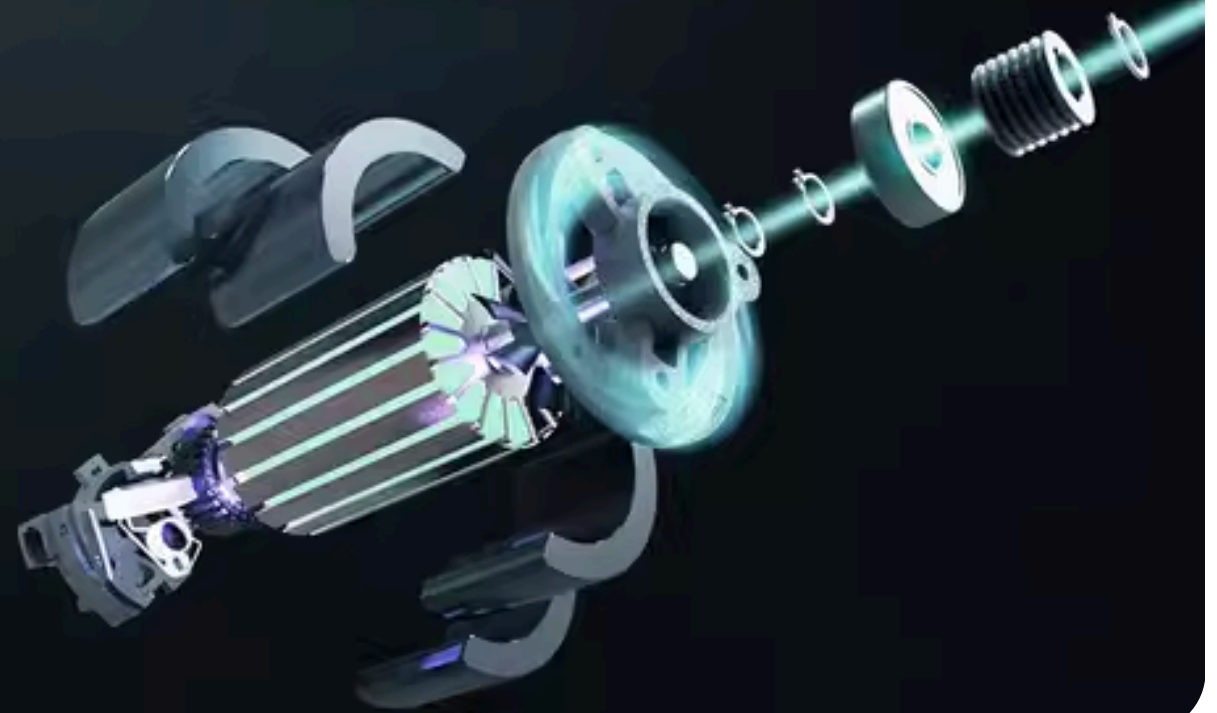

 **The Baker<sup>®</sup>**

**7 ARTISAN SERIES**  
BEAUTIFULLY DESIGNED, SUPERB ENDURANCE...

ITEM CODE : 172809

 **The Baker<sup>®</sup>**

**2.5 MM THICK BODY  
ZINC ALLOY METAL  
ELECTRONIC SMART DISPLAY**

# COMPONENTS

# Touch-LCD+AI

**Silent noise system**

**800 W, Powerful Motor**

**Elegant looks**

**Easy adaptation for beginner users**

Glorious red

Multiple Colour Options

The Baker®