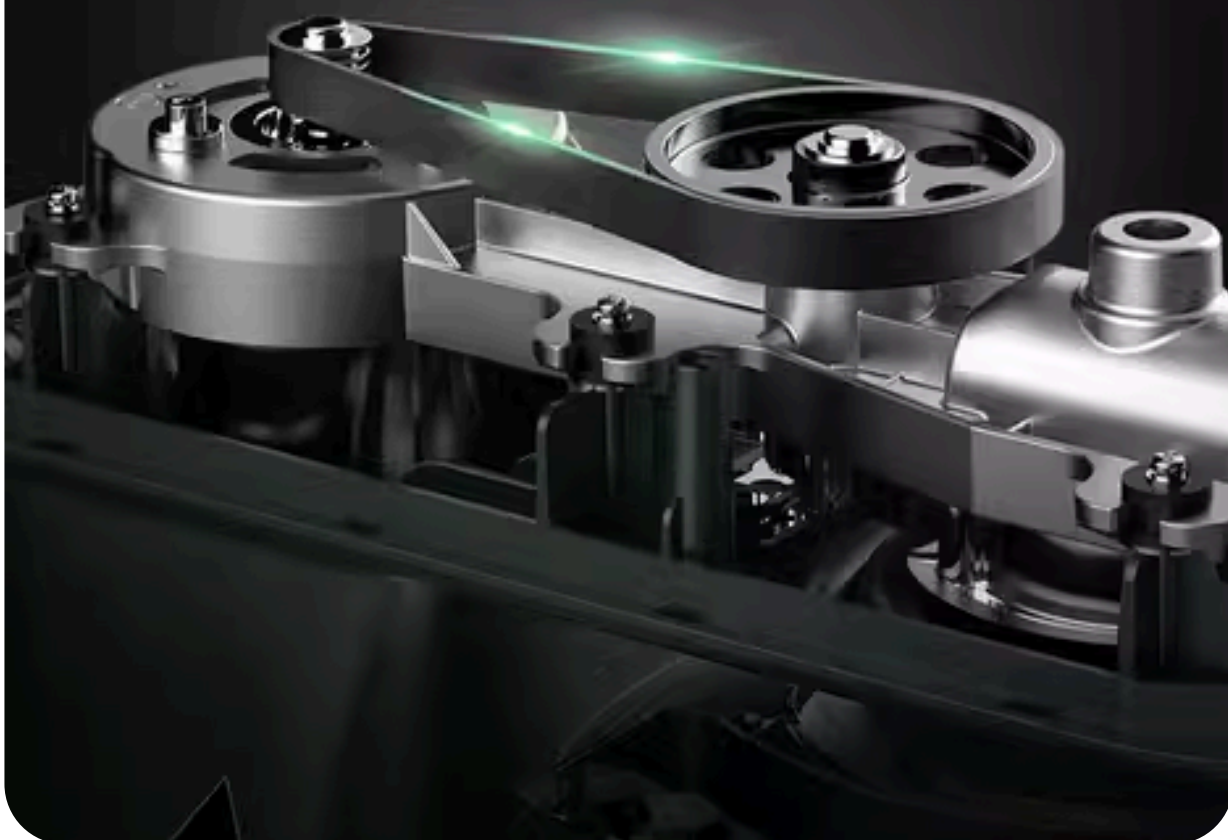

 **The Baker<sup>®</sup>**

**7 ARTISAN SERIES**  
BEAUTIFULLY DESIGNED, SUPERB ENDURANCE...

ITEM CODE : 172809

 **The Baker<sup>®</sup>**

**2.5 MM THICK BODY  
ZINC ALLOY METAL  
ELECTRONIC SMART DISPLAY**

# Touch-LCD+AI

**Silent noise system**

**800 W, Powerful Motor**

**Elegant looks**

**Easy adaptation for beginner users**

Glorious red

Multiple Colour Options

The Baker®