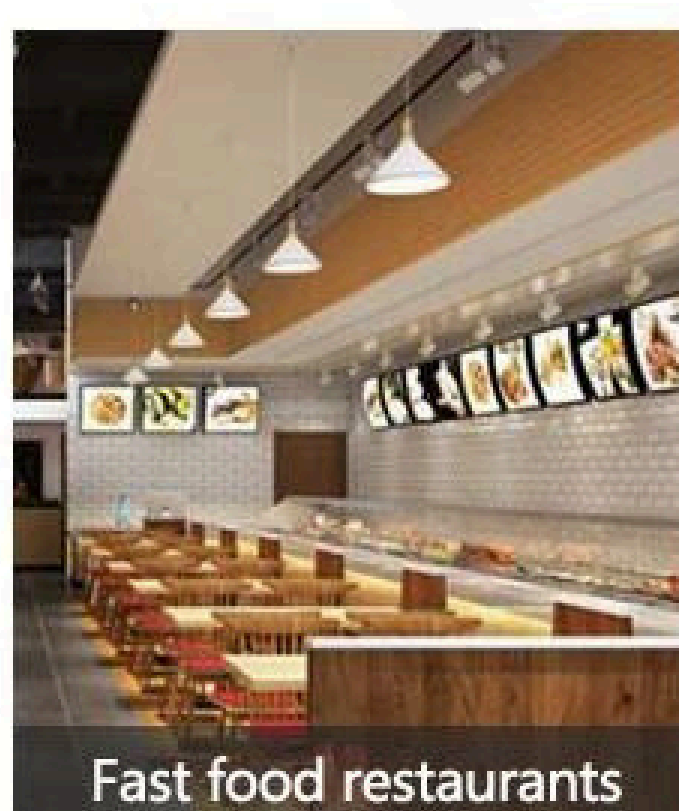

Inner layer

Thickened 304 food grade stainless steel

Large capacity for all occasions

One pot \approx 30 minutes \approx 40 minutes

Hotels

Restaurants

Fast food restaurants

Company canteens