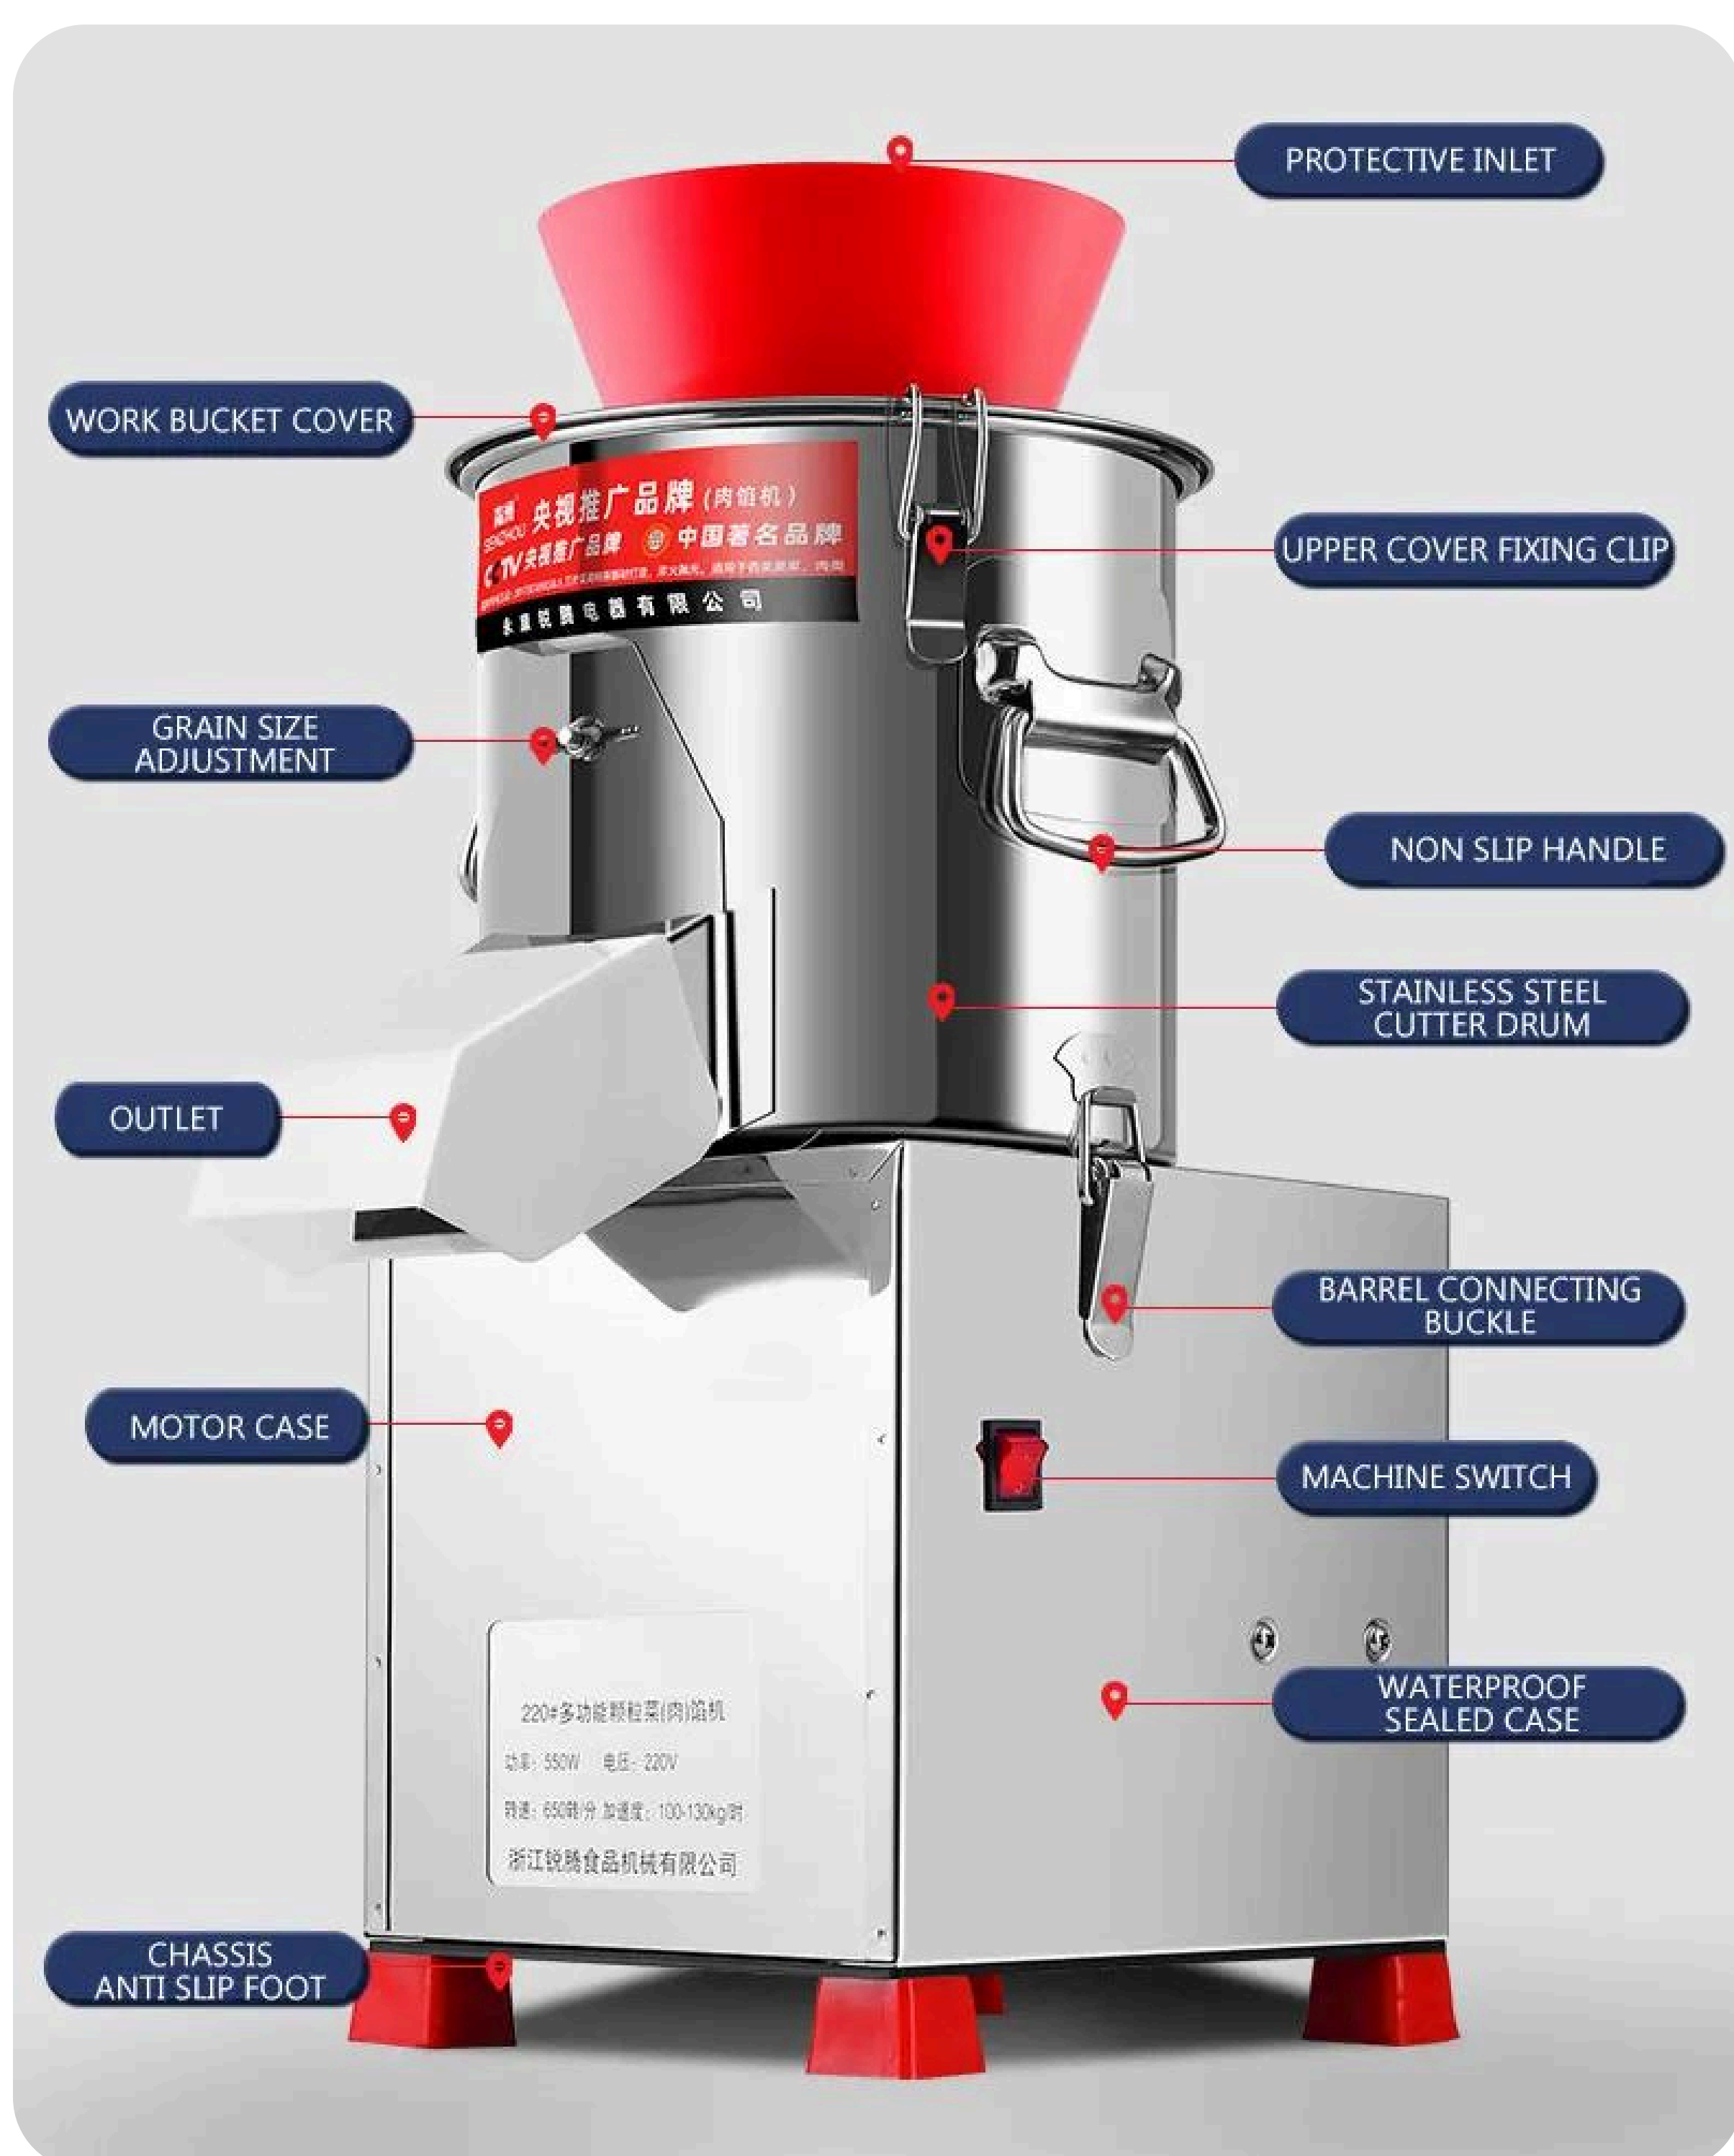

COMMERCIAL VEGETABLE CUTTER

550W RT220

ITEM CODE : 177970

RESTAURANTS - CATERING - HOTEL - HOUSEHOLD

DESCRIPTION OF PRODUCT

POWER	260W - 1000W		
VOLTAGE	220V		
MATERIAL	ANTI-CORROSION STAINLESS STEEL		
PRODUCTION CAPACITY	60 - 300 KG/H		
DIMENSION	WIDTH	LENGTH	HEIGHT
	310 MM	300 MM	567 MM

DIMENSION OF PRODUCT

POWER: 1000W
NUMBER OF
REVOLUTIONS:
600-700R/MIN
EFFICIENCY:
200-300KG/H

CAN CHOP
VEGETABLES/MELONS/FRUITS

STEAMED
STUFFED
BUN SHOP

BE
APPLICABLE

DUMPLING
RESTAURANT

BE
APPLICABLE

FARM

BE
APPLICABLE

CANTEEN HOTEL

BE
APPLICABLE

COMMODITY RECOMMENDATION ★★★★★

567mm

300mm

310mm

DETAILS OF PRODUCT

ALL-STEEL BODY

PROTECTIVE FEEDING PORT

THICKENED HANDLE

INCREASE THE OUTLET

SEALED CHASSIS

STAINLESS STEEL BLADE

HIGH CAPACITY

QUICKLY CHOP FRUITS AND VEGETABLES