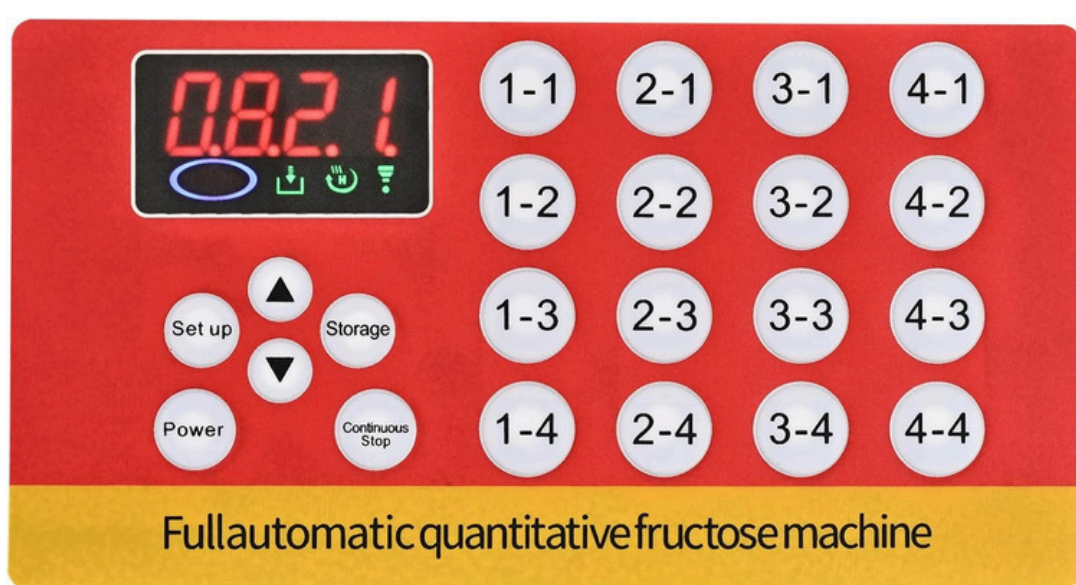

# FULL-AUTOMATIC FRUCTOSE QUANTITATIVE MACHINE

# WHAT IS FULL-AUTOMATIC FRUCTOSE QUANTITATIVE MACHINE?

A machine designed for the quantitative analysis of fructose would likely be a specialized instrument used in laboratories or industrial settings where accurate measurement of fructose content in various samples is required.

## BEST FEATURES

- **FUNCTION:** Fructose quantitative machine fill quantitative accuracy, small size, light weight, easy to carry, easy to use. Good sanitary conditions and not easy to fall into the dust and flies, do not fall into the debris.
- **HIGH PRECISION:** Sugar quantitative accuracy using the motor speed counting, sugar quantitative accuracy.

## DESCRIPTION OF PRODUCT

POWER	700W		
RATED VOLT	AC 110V		
BOWL MATERIAL	304 STAINLESS STEEL		
CAPACITY	8.5L		
WEIGHT	8 KG		
PRODUCT SIZE	WIDTH	LENGHT	HEIGHT
	24.5 CM	24.5 CM	41.5 CM