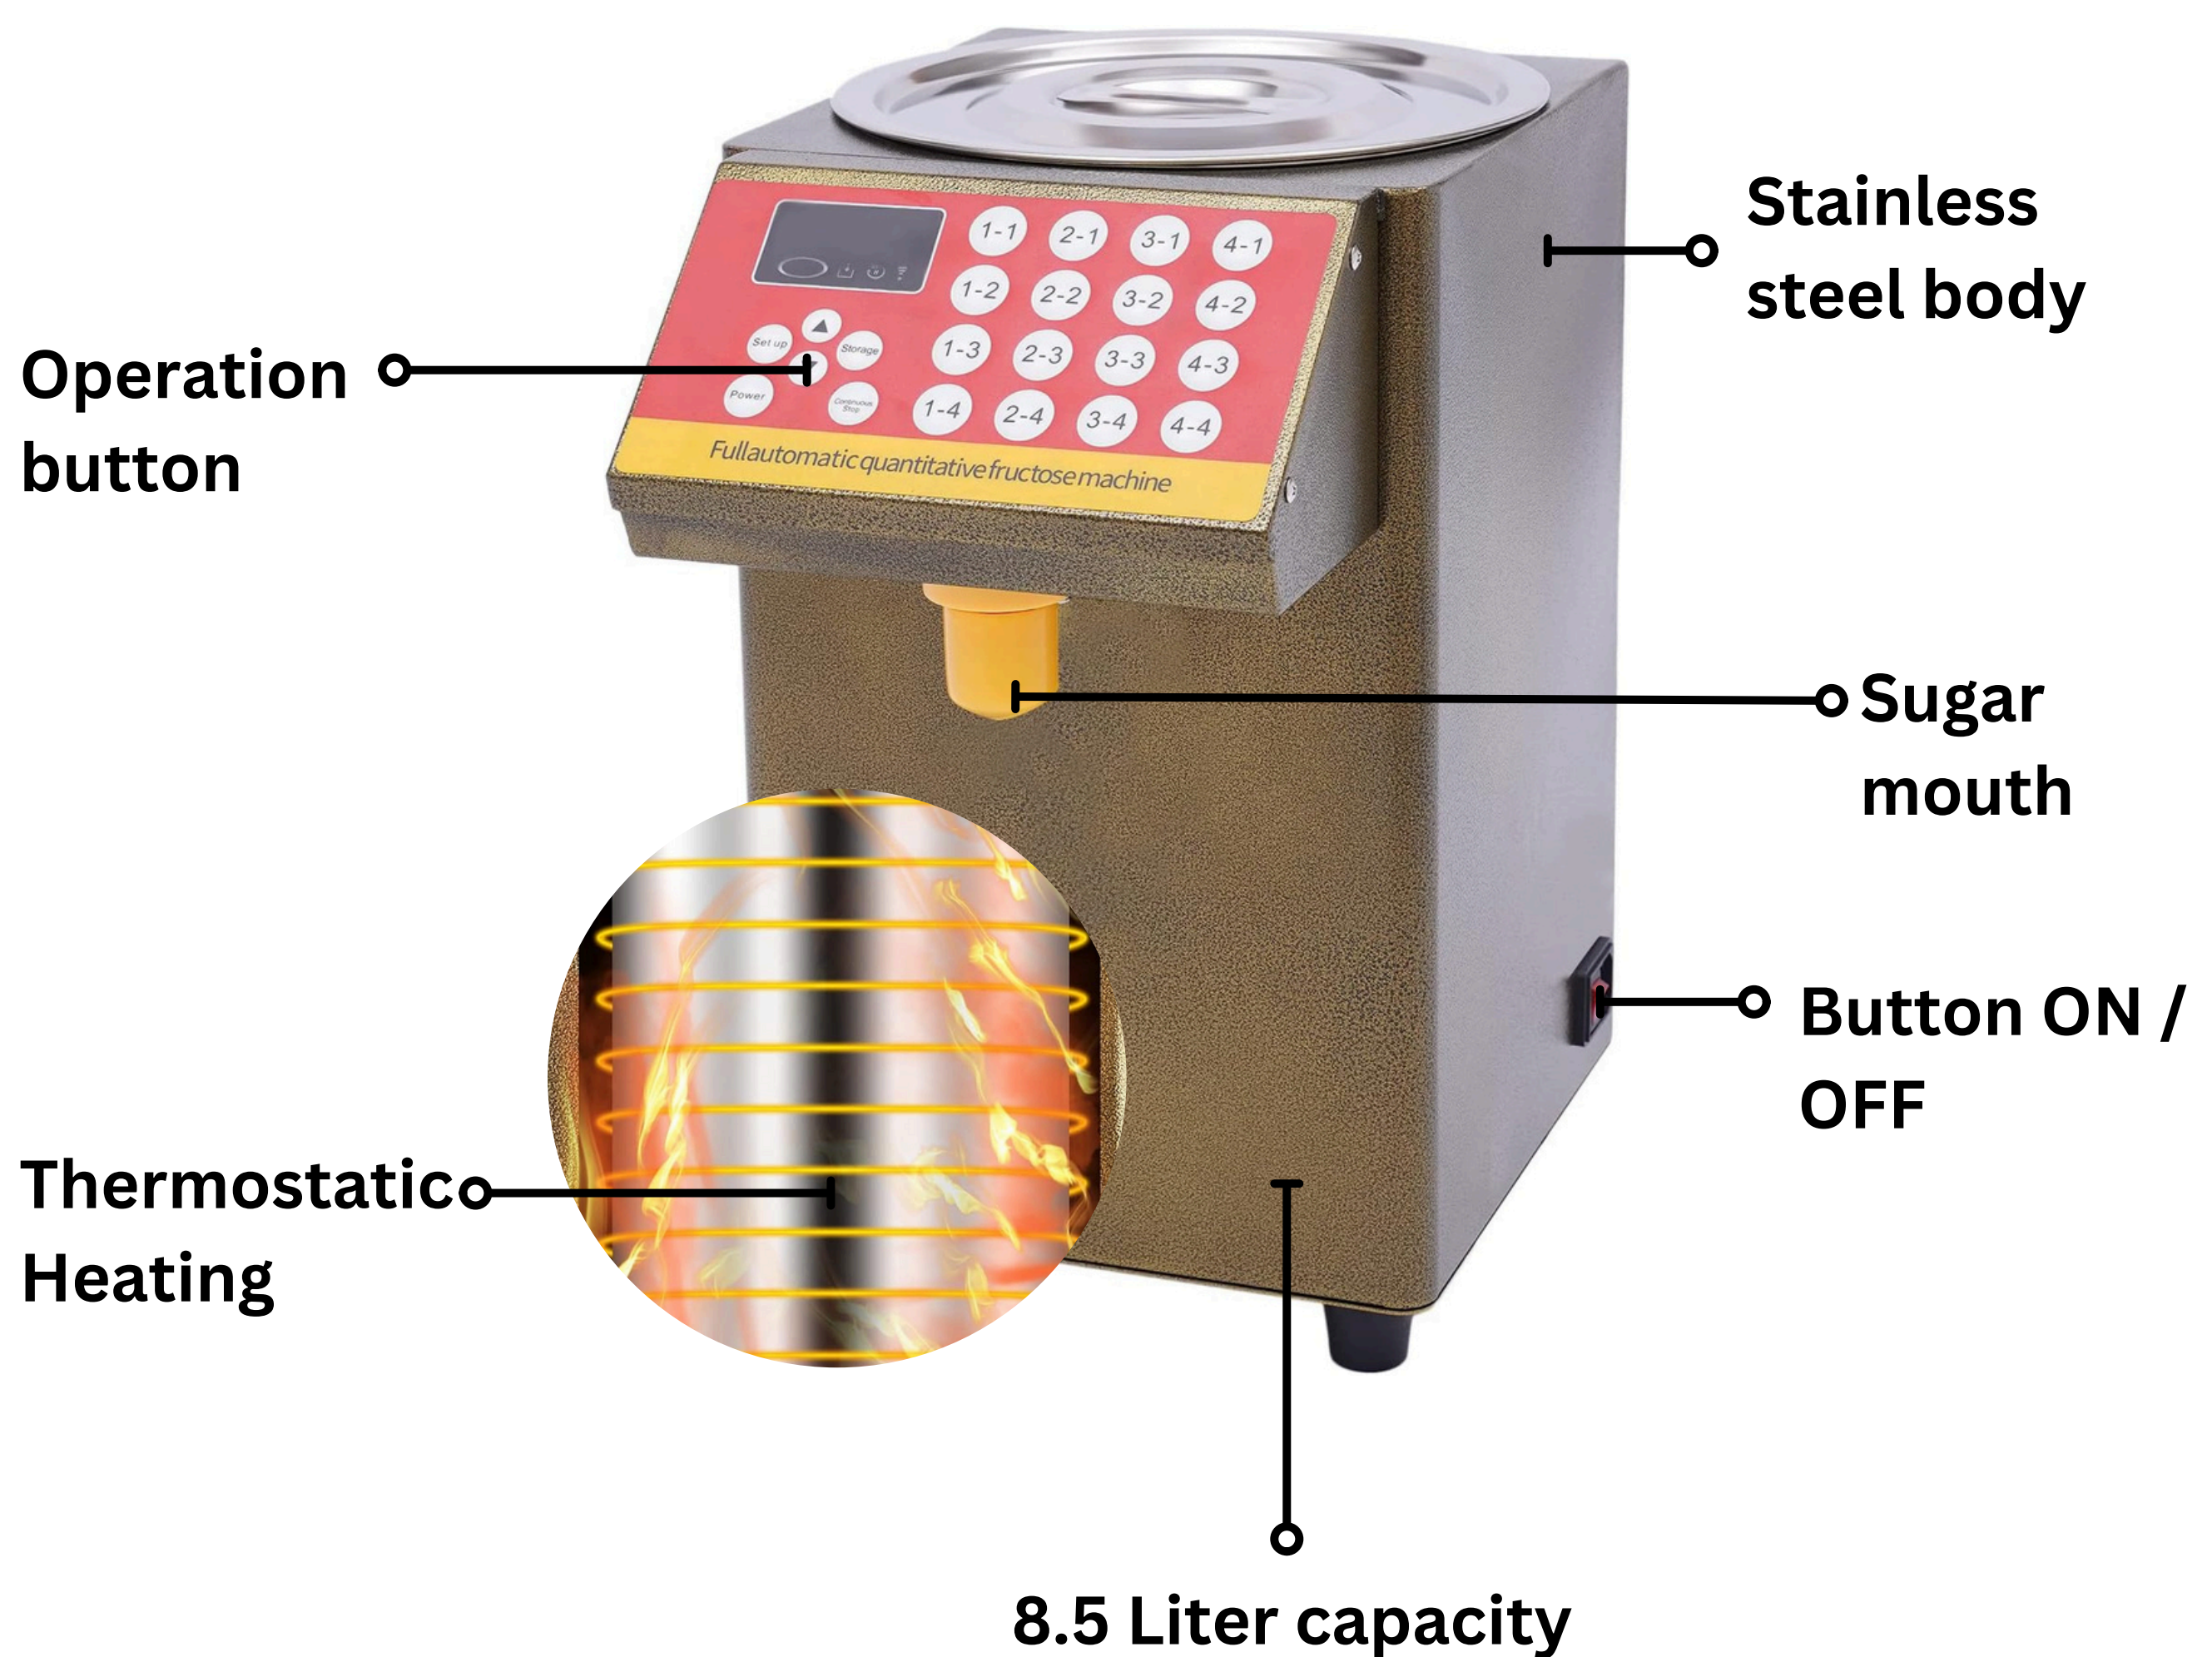

DETAILS OF PRODUCT