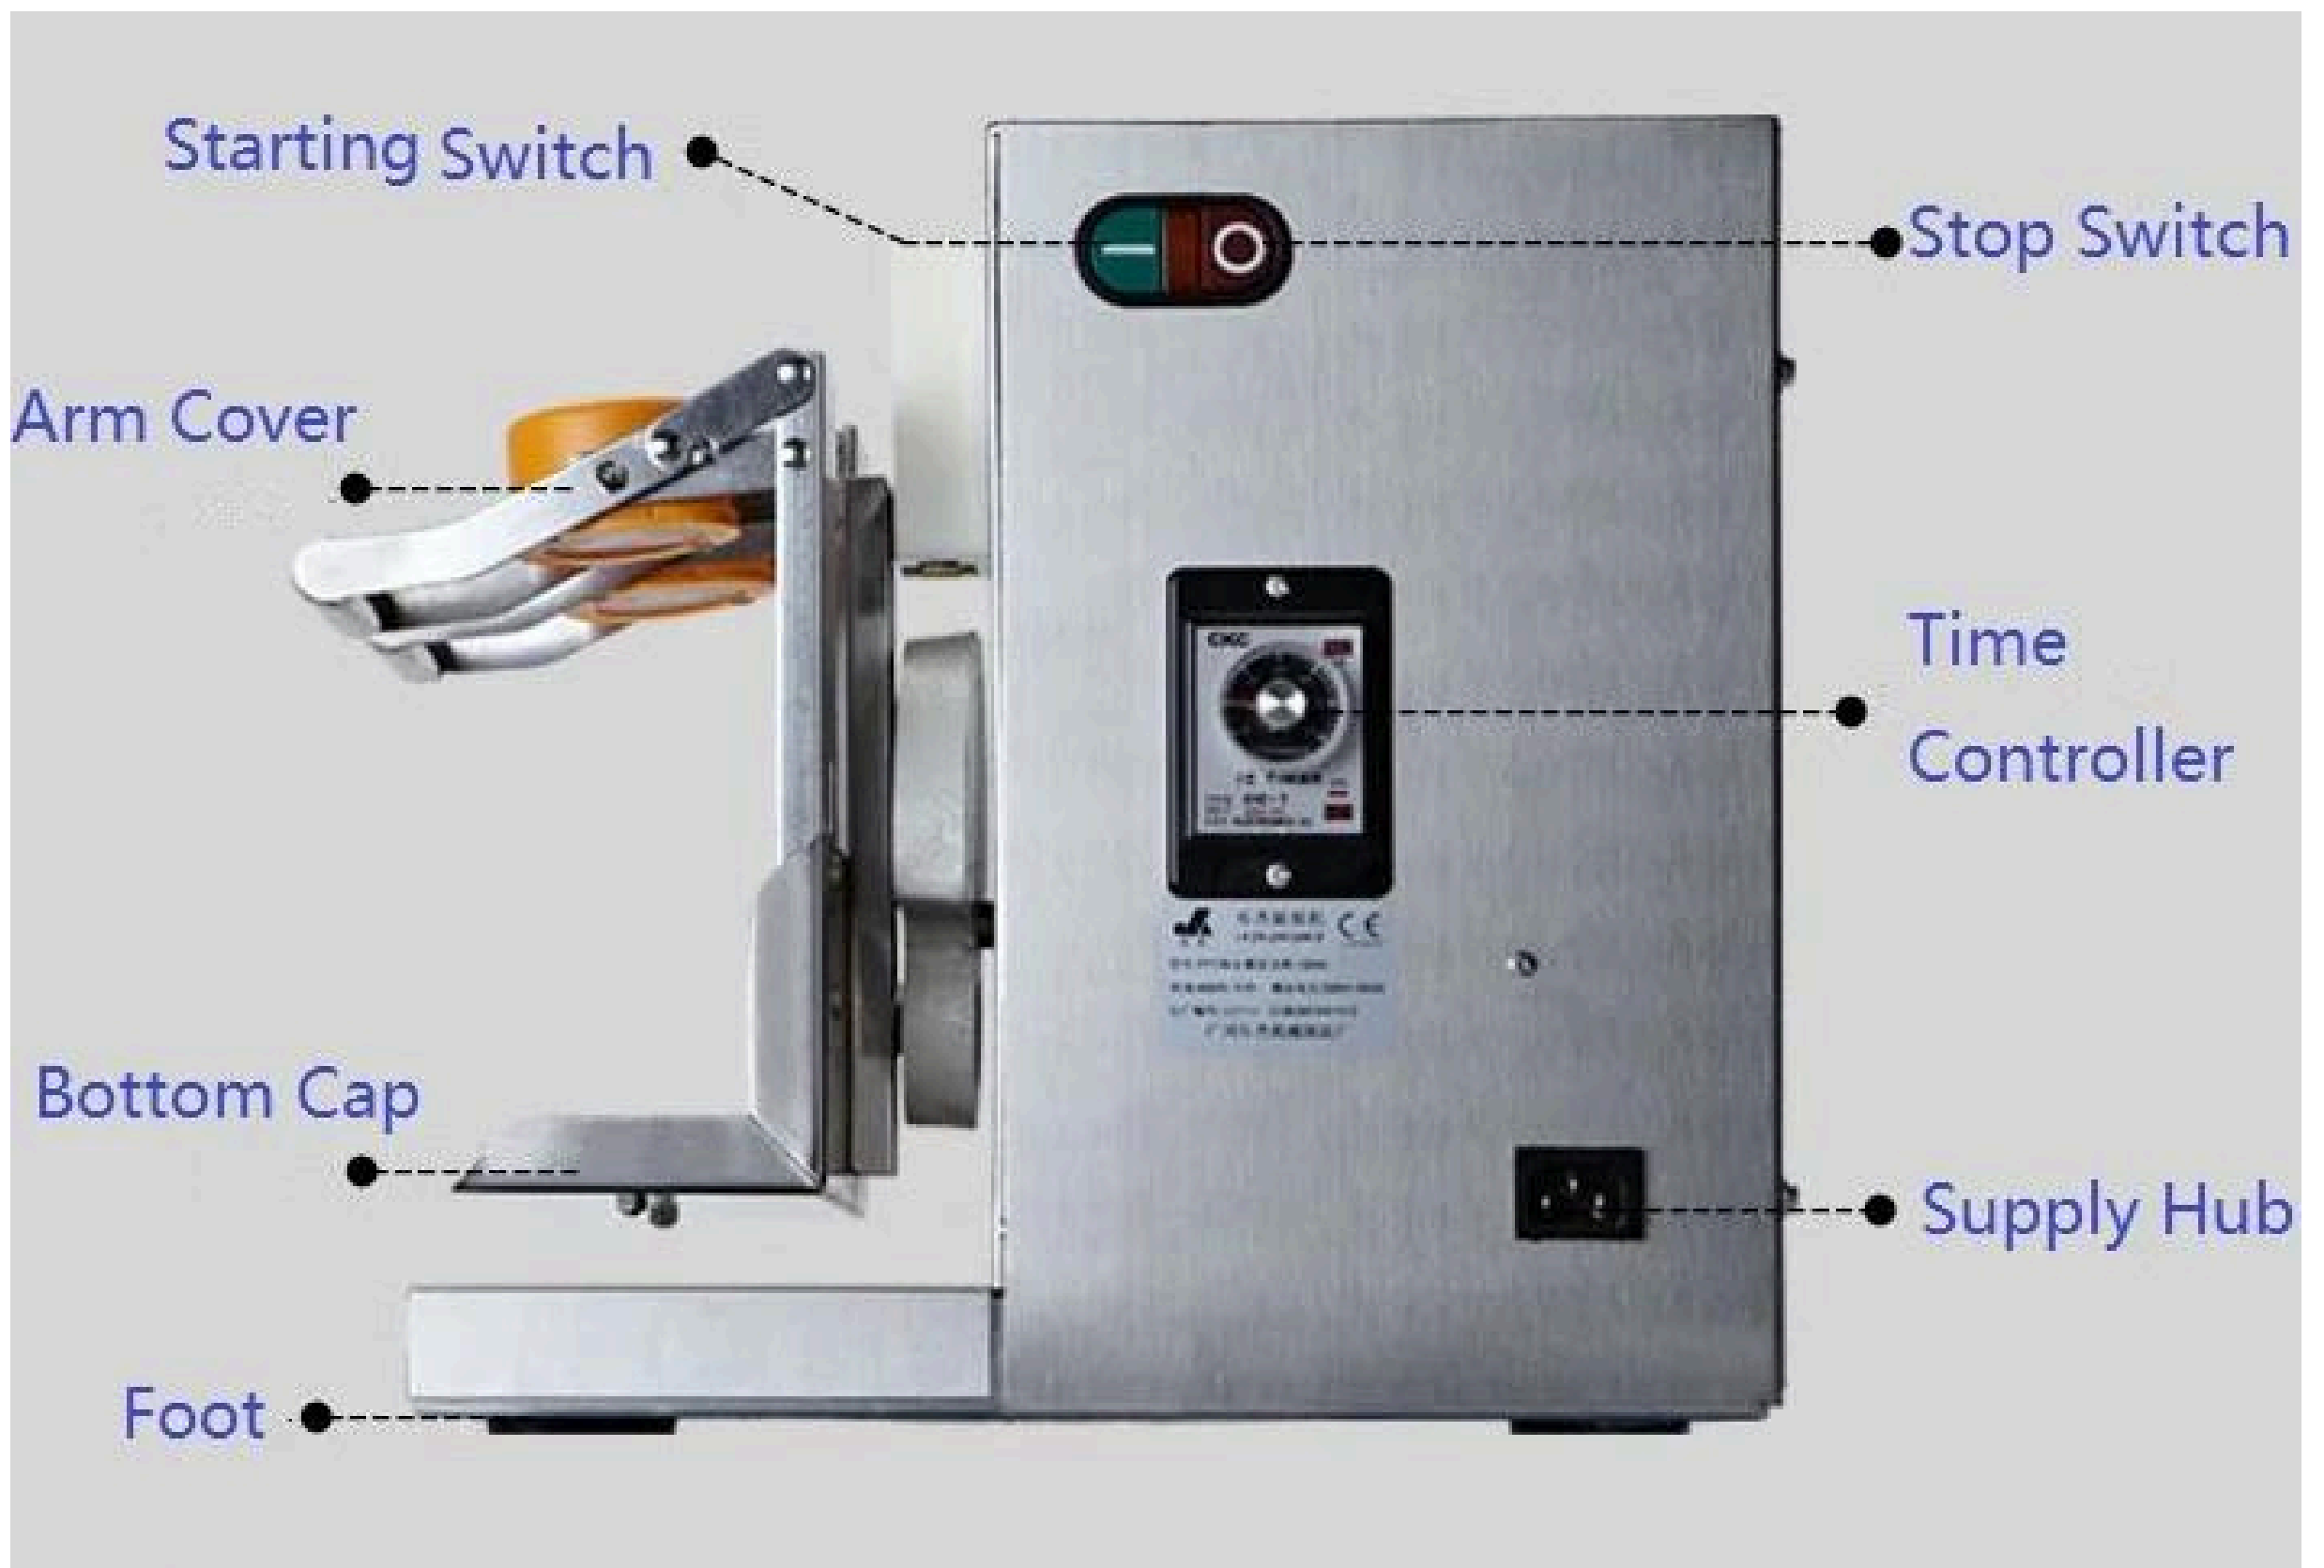

PRODUCT DETAILS

BEST FEATURES

1. **1 Simple and stable structure**
2. **2 Very easy to operate, clear and maintain**
3. **3 Stainless steel structure, safe & reliable**
4. **4 Double frame for shaker, and double switch, simplicity of operator**
5. **5 Suitable for the shaking of bubble tea, boba tea, and beverage**
6. **6 Make your work and life more easier**