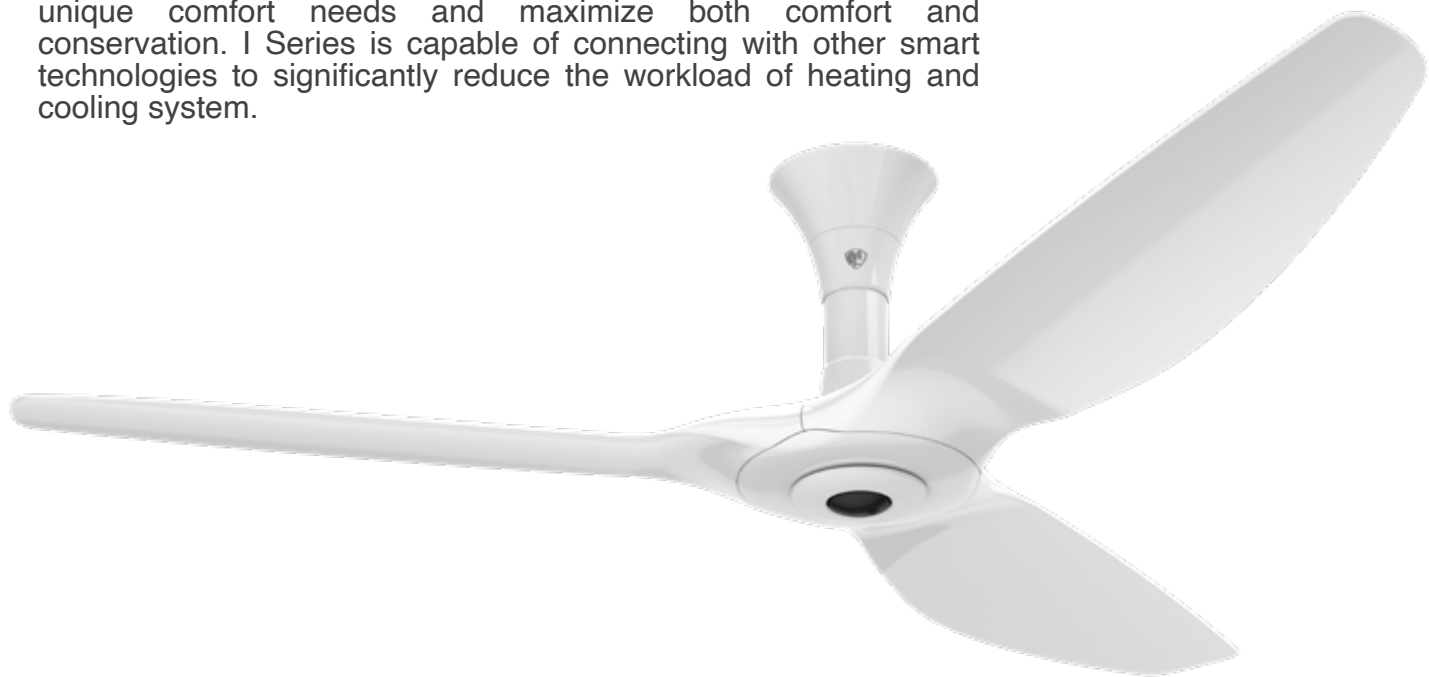

PREMIUM COLLECTION | BIG ASS FAN

HAIKU I

60"

The I Series ceiling fan embodies our dedication to design, simplicity and efficiency. Built from our durable matrix glass composite and coated with three layers of automotive-quality paint, I Series is as resilient as it is sleek. Onboard SenseME™ Technology allows for automated fan operation, tailoring it to fit your unique comfort needs and maximize both comfort and conservation. I Series is capable of connecting with other smart technologies to significantly reduce the workload of heating and cooling system.

SPECIFICATION

DIAMETER (A)	60" / 1524mm
HEIGHT (B)	16.9" / 429mm
DOWNROD (C)	12.5" / 318mm
MOTOR	High-Efficiency, Brushless DC/ EC Motor
NUMBER OF AIRFOIL(S)	3
AIRFOIL MATERIAL	Matrix Composite
RPM AT MAX	200RPM
CFM AT MAX	8,879CFM
ENERGY CONSUMPTION	1.9W min / 31.3W max
REMOTE CONTROL	Handheld Remote IR 7 Speed
VOLTAGE	100-240VAC, 50-60Hz
SOUND LEVEL²	<35 dBA at Max Speed
MOUNTING SYSTEM	Standard Mount
NET WEIGHT	7.3KGs