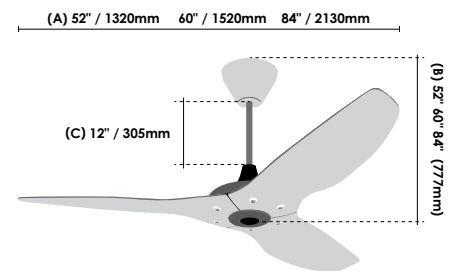

## SPECIFICATION

DIAMETER (A)	60" / 1520mm	84" / 2130mm
HEIGHT (B)	29" / 777mm	41" / 1041mm
DOWNROD (C)	12" / 305mm	
MOTOR	High-Efficiency, Brushless DC/EC Motor	
NUMBER OF AIRFOIL(S)	3	
AIRFOIL MATERIAL	Aircraft-Grade Aluminium	
RPM AT MAX	199RPM	128RPM
CFM AT MAX	7,281CFM	17,369CFM
ENERGY CONSUMPTION	2.5W Min 22.4W Max	3.8W Min 42.3W Max
REMOTE CONTROL	Handheld Bluetooth Remote 7 Speed	
VOLTAGE	100-125VAC, 50~60Hz	
SOUND LEVEL2	<35 dBA at Max Speed	
MOUNTING SYSTEM	Universal Mount	
NET WEIGHT	8.4KGS	11.8KGS

## DIMENSION

## SPECIFICATION

DIAMETER (A)	52" / 1320mm	60" / 1520mm	84" / 2130mm
HEIGHT (B)	29" / 777mm		
DOWNROD (C)	12" / 305mm		
MOTOR	High-Efficiency, Brushless DC/EC Motor		
NUMBER OF AIRFOIL(S)	3		
AIRFOIL MATERIAL	MOSO Bamboo		
RPM AT MAX	200RPM	199RPM	128RPM
CFM AT MAX	6,973CFM	7,632CFM	15,081 CFM
ENERGY CONSUMPTION	3.5W Min 28.92W Max	2.6W Min 25.1W Max	3.6W Min 32.9W Max
REMOTE CONTROL	Handheld Bluetooth Remote 7 Speed		
VOLTAGE	100-125VAC, 50~60Hz		
SOUND LEVEL <sup>2</sup>	<35 dBA at Max Speed		
MOUNTING SYSTEM	Universal Mountz		
NET WEIGHT	5.9KGS	6.8KGS	9.5KGS