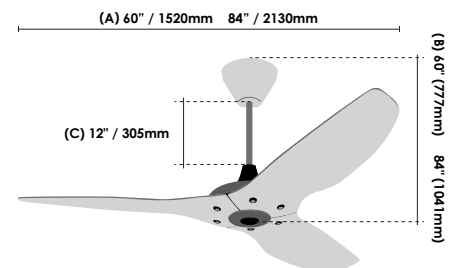

## SPECIFICATION

DIAMETER (A)	60" / 1520mm	84" / 2130mm
HEIGHT (B)	29" / 777mm	41" / 1041mm
DOWNROD (C)	12" / 305mm	
MOTOR	High-Efficiency, Brushless DC/EC Motor	
NUMBER OF AIRFOIL(S)	3	
AIRFOIL MATERIAL	Aircraft-Grade Aluminium	
RPM AT MAX	199RPM	128RPM
CFM AT MAX	7,281CFM	17,369CFM
ENERGY CONSUMPTION	2.5W Min 22.4W Max	3.8W Min 42.3W Max
REMOTE CONTROL	Handheld Bluetooth Remote 7 Speed	
VOLTAGE	100-125VAC, 50~60Hz	
SOUND LEVEL2	<35 dBA at Max Speed	
MOUNTING SYSTEM	Universal Mount	
NET WEIGHT	8.4KGS	11.8KGS

## DIMENSION