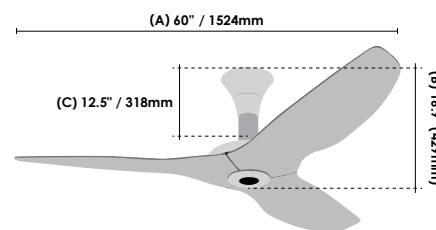

## DIMENSION

## SPECIFICATION

DIAMETER (A)	60" / 1524mm
HEIGHT (B)	16.9" / 429mm
DOWNROD (C)	12.5" / 318mm
MOTOR	High-Efficiency, Brushless DC/ EC Motor
NUMBER OF AIRFOIL(S)	3
AIRFOIL MATERIAL	Matrix Composite
RPM AT MAX	200RPM
CFM AT MAX	8,879CFM
ENERGY CONSUMPTION	1.9W min / 31.3W max
REMOTE CONTROL	Handheld Remote IR 7 Speed
VOLTAGE	100-240VAC, 50-60Hz
SOUND LEVEL <sup>2</sup>	<35 dBA at Max Speed
MOUNTING SYSTEM	Standard Mount
NET WEIGHT	7.3KGs