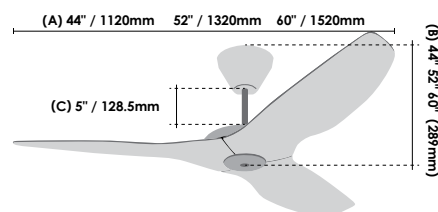

## DIMENSION

# HAIKU L

44" / 52" / 60"

Remake your space the way you've always dreamed with Haiku L. Your entry point for Big Fans style and performance, Haiku L delivers comfort with perfect silence and a sleek, classic design. Experience how its powerful, efficient airflow and seamlessly integrated LED will transform the look and feel of your space.

## SPECIFICATION

DIAMETER (A)	44" / 1120mm	52" / 1320mm	60" / 1520mm
HEIGHT (B)	11.5" / 289mm		
DOWNROD (C)	5" / 128.5mm		
MOTOR	High-efficiency, Brushless DC/EC motor		
NUMBER OF AIRFOIL(S)	3		
AIRFOIL MATERIAL	Hybrid Resin Construction		
RPM AT MAX	260RPM	201RPM	201RPM
CFM AT MAX	4662CFM	5204CFM	8647CFM
ENERGY CONSUMPTION	19.3W Max	20.3W Max	35.6W Max
REMOTE CONTROL	Handheld Remote IR F7 Speed		
VOLTAGE	100-240V~50/60Hz		
SOUND LEVEL <sup>2</sup>	<35 dBA at Max Speed		
MOUNTING SYSTEM	Universal Mount		
NET WEIGHT	5.2KGS		