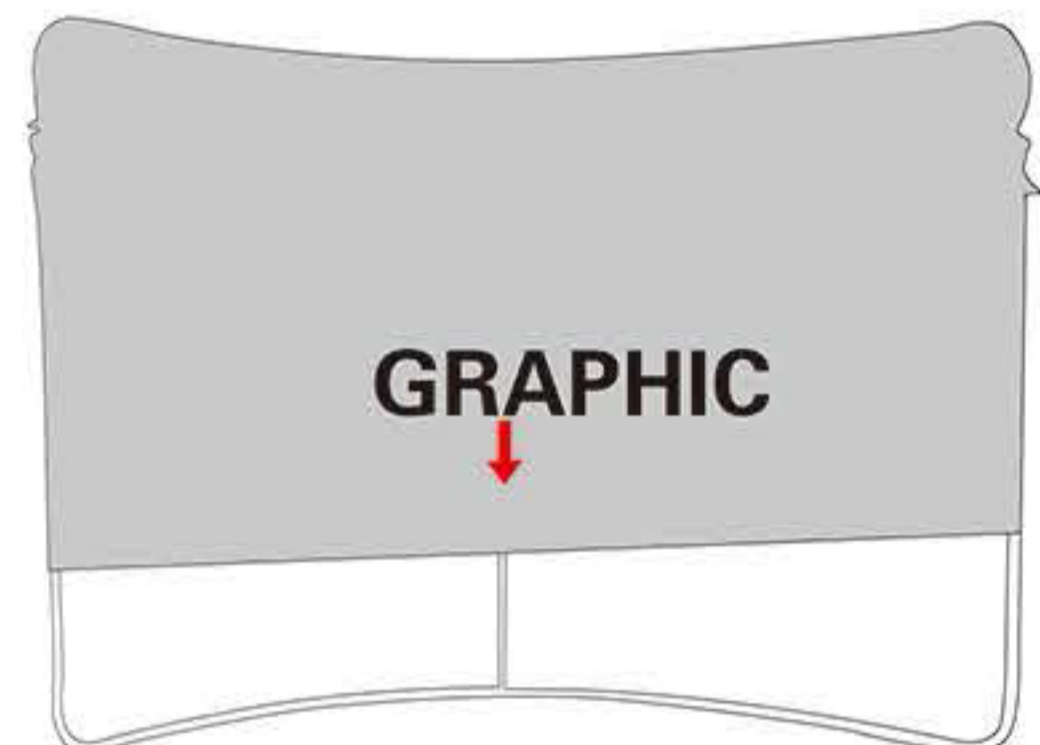

INSTRUCTION

Follow the label instructions to assemble the frame

If can't snap when dismantle the frame,Pls push the tube forwardly,then push again.

Front
Top

Optional accessories:

1.LED Light
M09H17
Voltage:100V~240V
CE Certified.Fit on all models.
White/Blue

2.Hard Case

-  P06E07 (8ft、10ft)
-  P06E06 (8ft、10ft)
-  P06E08 (20ft)

Frame Size :
W3000mm x H2280mm
W4000mm x H2280mm
W5000mm x H2280mm