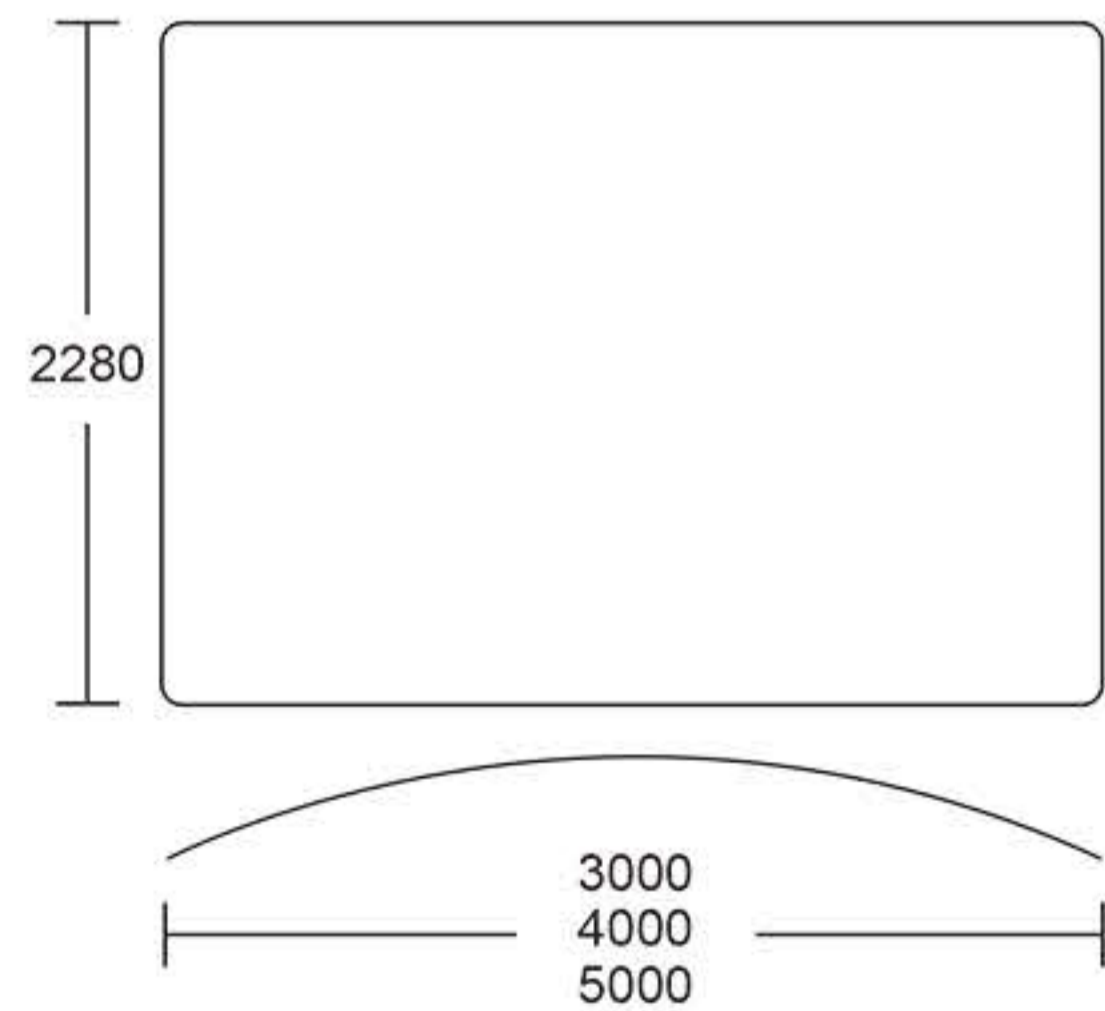

INSTRUCTION

Follow the label instructions to assemble the frame

If can't snap when dismantle the frame,Pls push the tube forwardly,then push again.

Front
Top

Optional accessories:

1.LED Light
M09H17
Voltage:100V~240V
CE Certified.Fit on all models.
White/Blue

2.Hard Case

-  P06E07 (8ft、10ft)
-  P06E06 (8ft、10ft)
-  P06E08 (20ft)

Frame Size :
W3000mm x H2280mm
W4000mm x H2280mm
W5000mm x H2280mm