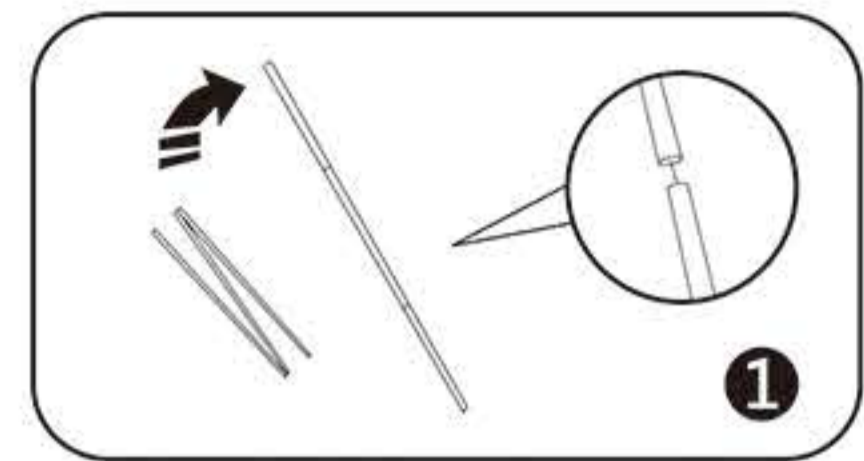

INSTRUCTION

Follow the label instructions to assemble the frame

If can't snap when dismantle the frame,Pls push the tube forwardly,then push again.

Front
Top

Optional accessories:

1.LED Light
M09H17
Voltage:100V~240V
CE Certified.Fit on all models.
White/Blue

2.Hard Case

-  P06E07 (8ft、10ft)
-  P06E06 (8ft、10ft)
-  P06E08 (20ft)

Frame Size :
W3000mm x H2280mm
W4000mm x H2280mm
W5000mm x H2280mm