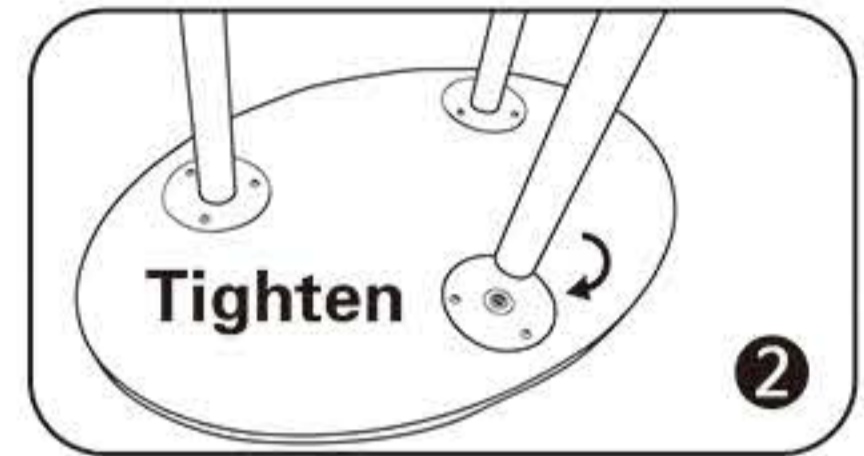

INSTRUCTION

Follow the label instructions to assemble the frame

If can't snap when dismantle the frame,Pls push the tube forwardly,then push again.

Front

Top

Optional accessories:

- 1.LED Light
- M09H17
- Voltage:100V~240V
- CE Certified.Fit on all models.
- White/Blue

Graphic Size :

W2340mm x H660mm

W840mm x H1400mm