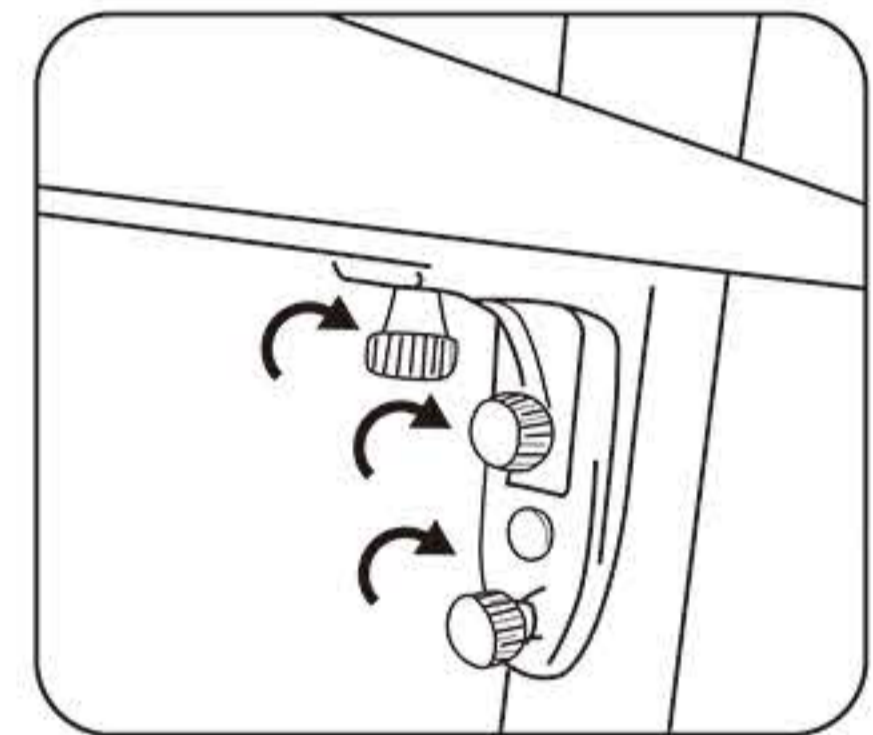

INSTRUCTION

Follow the label instructions to assemble the frame

If can't snap when dismantle the frame,Pls push the tube forwardly,then push again.

Front

Top

Optional accessories:

- 1.LED Light
- M09H17
- Voltage:100V~240V
- CE Certified.Fit on all models.
- White/Blue

Graphic Size :

W2340mm x H660mm

W840mm x H1400mm