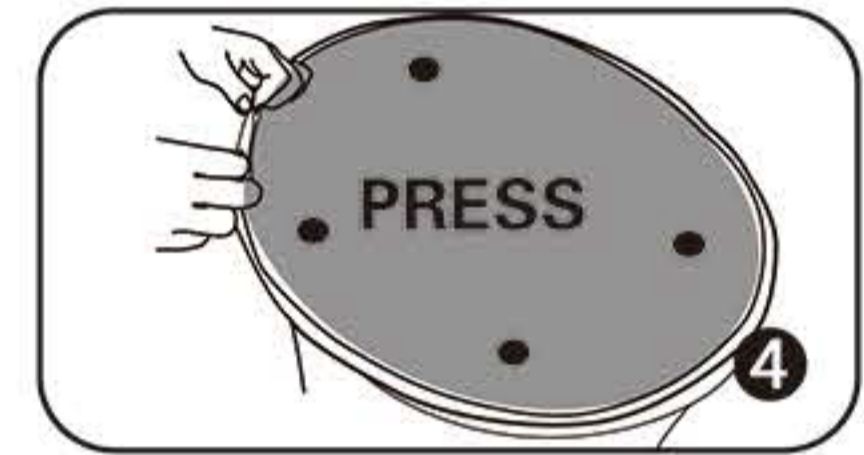

INSTRUCTION

Follow the label instructions to assemble the frame

If can't snap when dismantle the frame,Pls push the tube forwardly,then push again.

Front

Top

Optional accessories:

- 1.LED Light
- M09H17
- Voltage:100V~240V
- CE Certified.Fit on all models.
- White/Blue

Graphic Size :

W2340mm x H660mm

W840mm x H1400mm