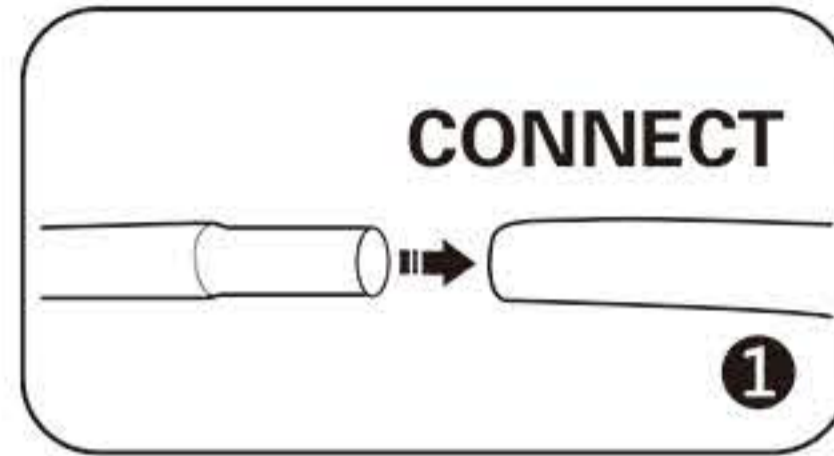

INSTRUCTION

Follow the label instructions to assemble the frame

If can't snap when dismantle the frame,Pls push the tube forwardly,then push again.

Front

Top

Optional accessories:

- 1.LED Light
- M09H17
- Voltage:100V~240V
- CE Certified.Fit on all models.
- White/Blue

Graphic Size :

W2340mm x H660mm

W840mm x H1400mm