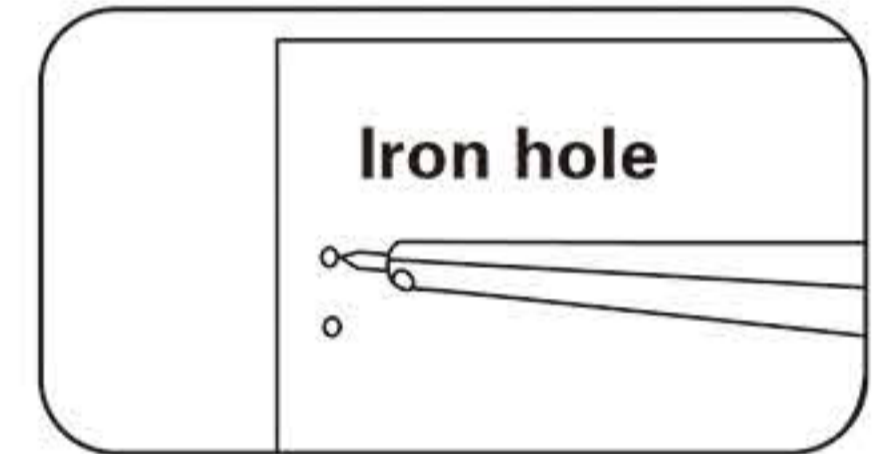

INSTRUCTION

Follow the label instructions to assemble the frame

If can't snap when dismantle the frame,Pls push the tube forwardly,then push again.

Front

Top

Optional accessories:

- 1.LED Light
- M09H17
- Voltage:100V~240V
- CE Certified.Fit on all models.
- White/Blue

Graphic Size :

W2340mm x H660mm

W840mm x H1400mm