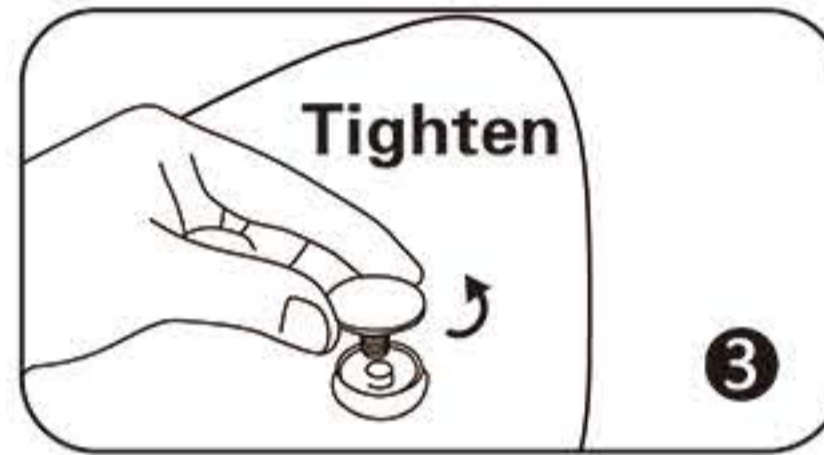

INSTRUCTION

Follow the label instructions to assemble the frame

If can't snap when dismantle the frame,Pls push the tube forwardly,then push again.

Front

Top

Optional accessories:

- 1.LED Light
- M09H17
- Voltage:100V~240V
- CE Certified.Fit on all models.
- White/Blue

Graphic Size :

W2340mm x H660mm

W840mm x H1400mm