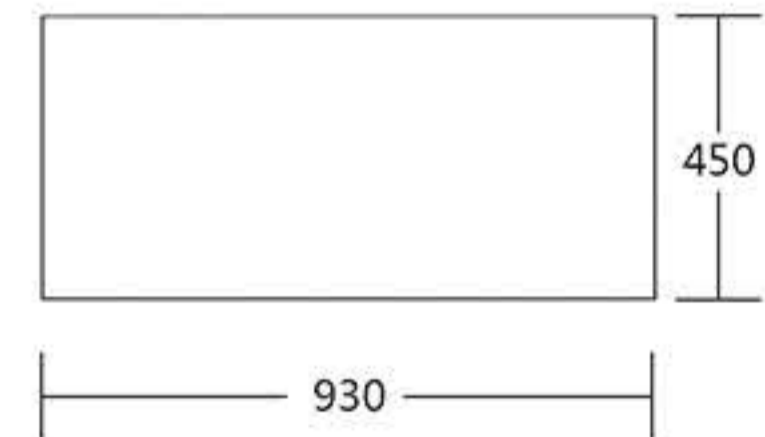

INSTRUCTION

Follow the label instructions to assemble the frame

If can't snap when dismantle the frame,Pls push the tube forwardly,then push again.

Front

Top

Optional accessories:

- 1.LED Light
- M09H17
- Voltage:100V~240V
- CE Certified.Fit on all models.
- White/Blue

Graphic Size :

W2340mm x H660mm

W840mm x H1400mm