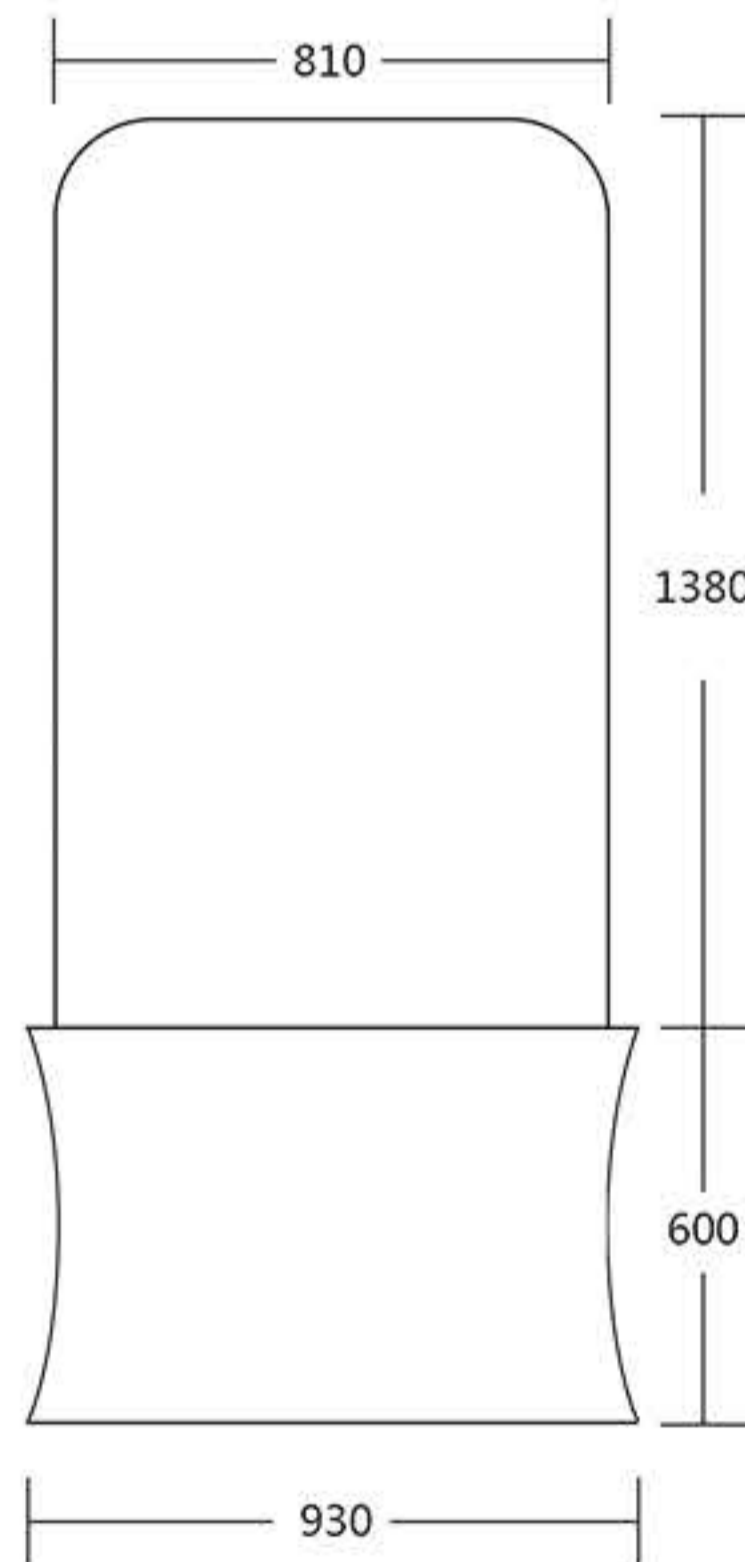

INSTRUCTION

Follow the label instructions to assemble the frame

If can't snap when dismantle the frame,Pls push the tube forwardly,then push again.

Front

Top

Optional accessories:

- 1.LED Light
- M09H17
- Voltage:100V~240V
- CE Certified.Fit on all models.
- White/Blue

Graphic Size :

W2340mm x H660mm

W840mm x H1400mm