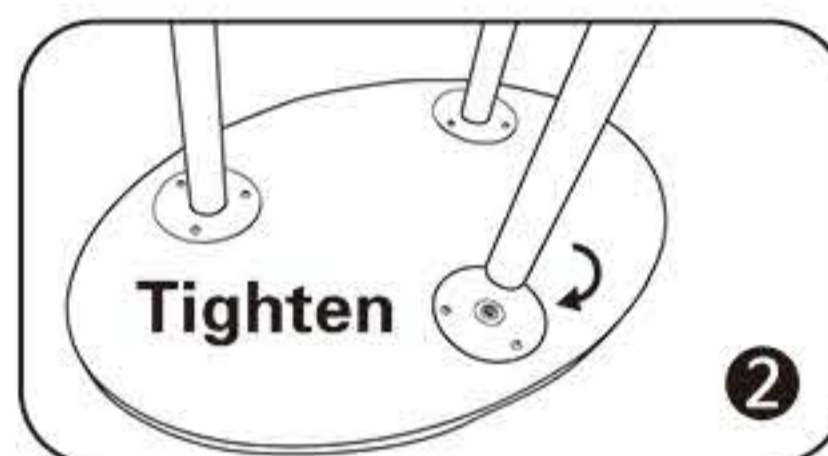

# INSTRUCTION

Follow the label instructions to assemble the frame

If can't snap when dismantle the frame,Pls push the tube forwardly,then push again.

Graphic Size : W850mm x H400mm  
W850mm x H1050mm  
W2400mm x H620mm