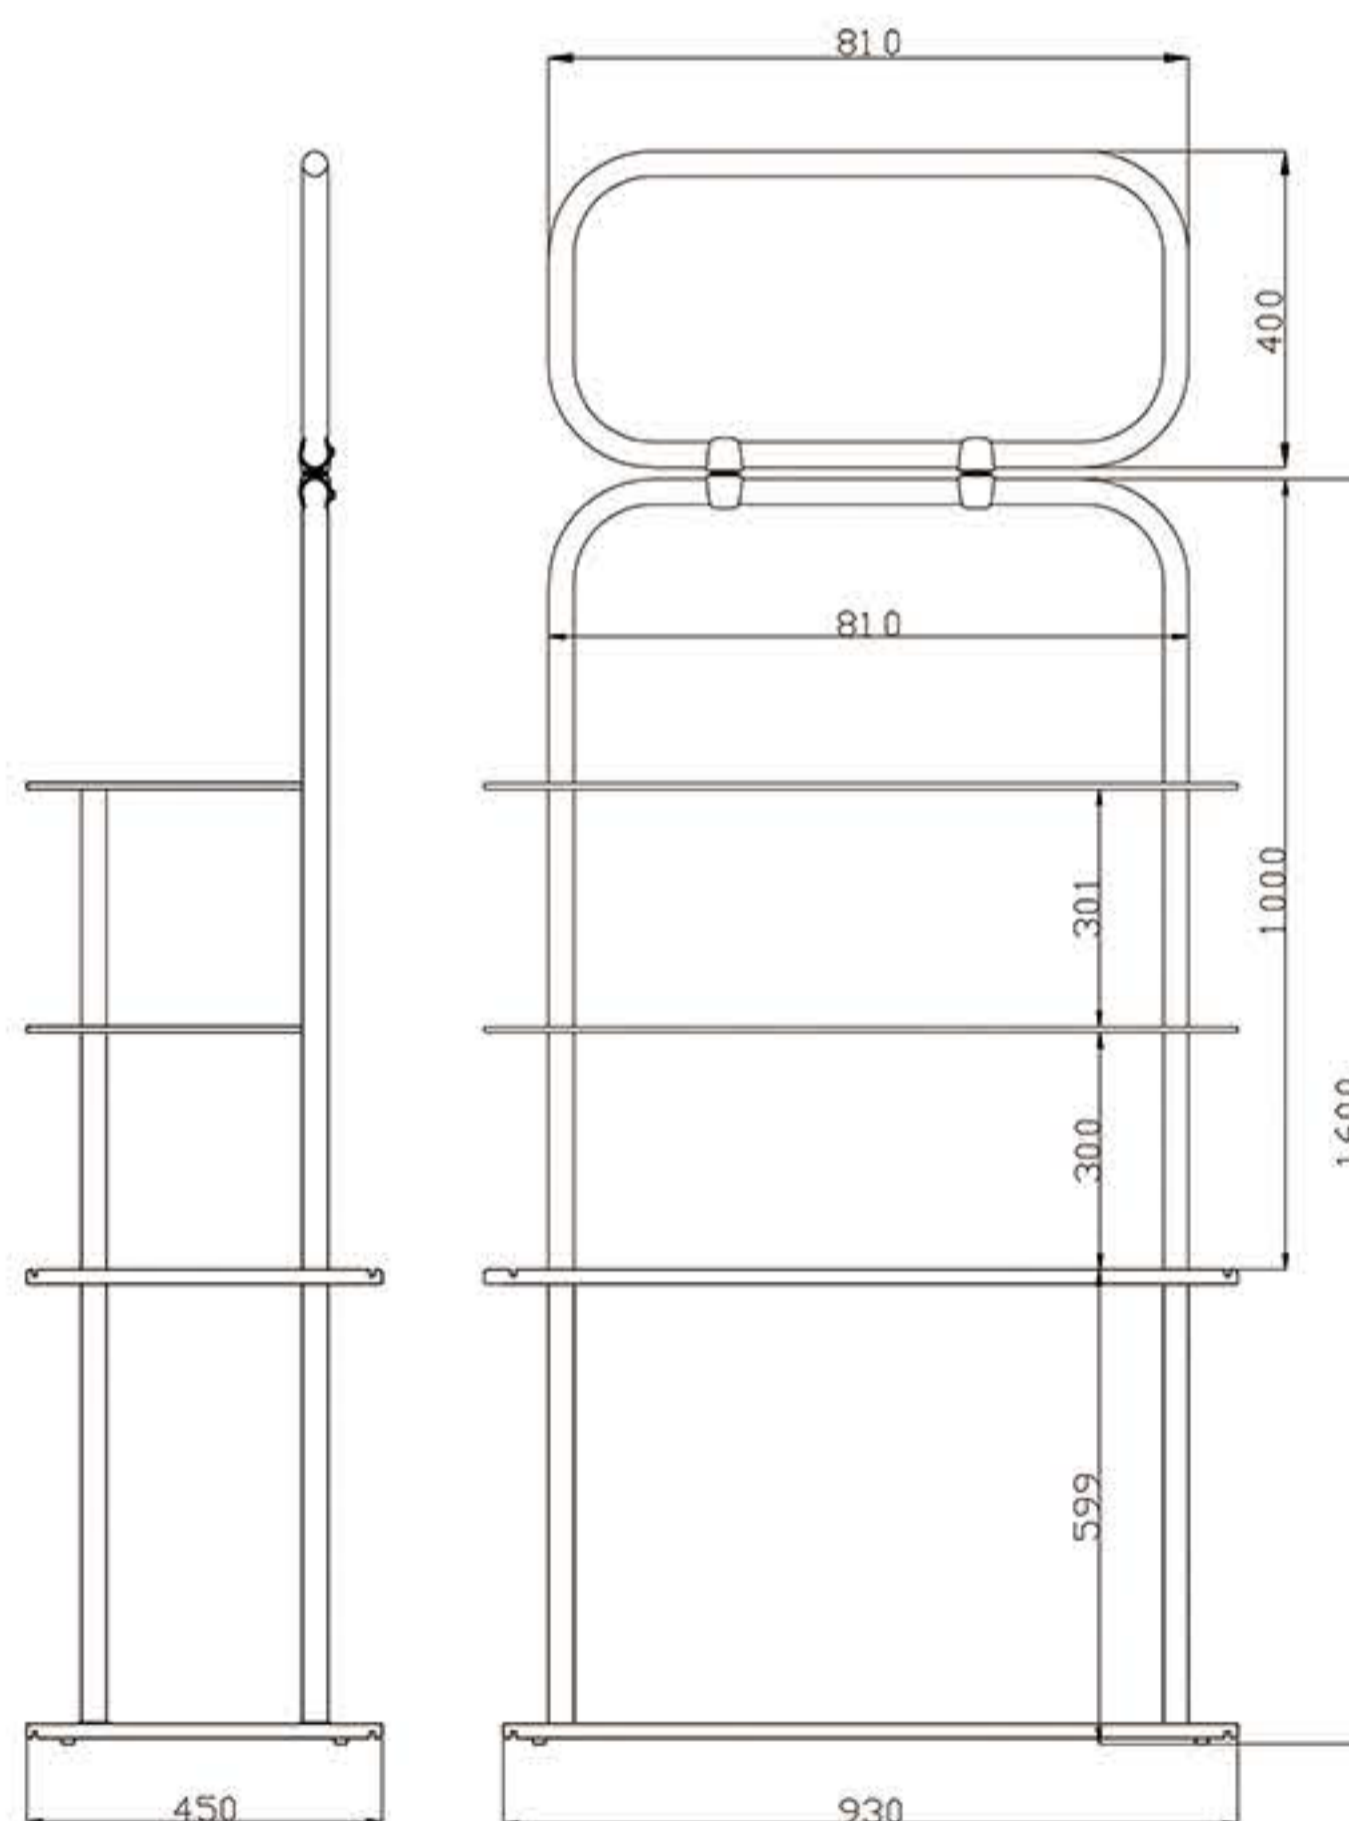

# INSTRUCTION

Follow the label instructions to assemble the frame

If can't snap when dismantle the frame,Pls push the tube forwardly,then push again.

Graphic Size : W850mm x H400mm  
W850mm x H1050mm  
W2400mm x H620mm

## Optional accessories:

- 1.LED Light
- M09H17
- Voltage:100V~240V
- CE Certified.Fit on all models.
- White/Blue