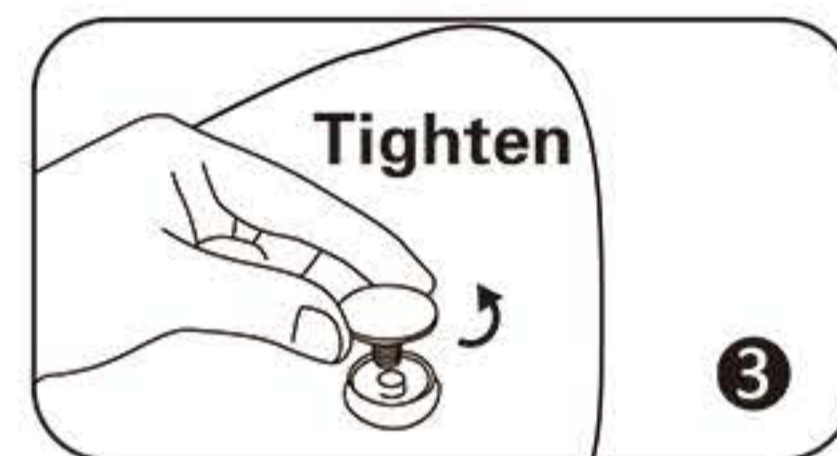

# INSTRUCTION

Follow the label instructions to assemble the frame

If can't snap when dismantle the frame,Pls push the tube forwardly,then push again.

Graphic Size : W850mm x H400mm  
W850mm x H1050mm  
W2400mm x H620mm