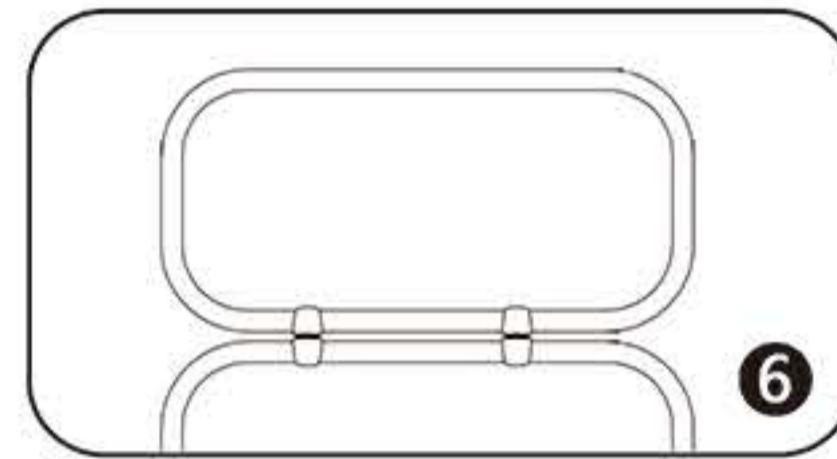

# INSTRUCTION

Follow the label instructions to assemble the frame

If can't snap when dismantle the frame,Pls push the tube forwardly,then push again.

Graphic Size : W850mm x H400mm  
W850mm x H1050mm  
W2400mm x H620mm

## Optional accessories:

- 1.LED Light
- M09H17
- Voltage:100V~240V
- CE Certified.Fit on all models.
- White/Blue