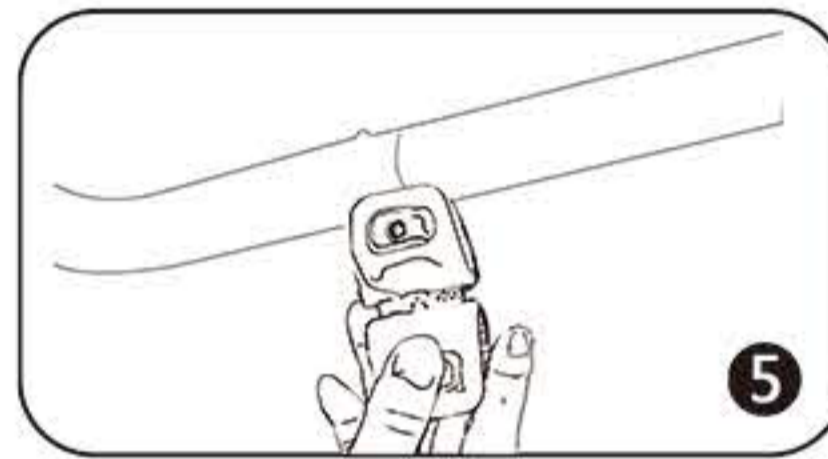

# INSTRUCTION

Follow the label instructions to assemble the frame

If can't snap when dismantle the frame,Pls push the tube forwardly,then push again.

Graphic Size : W850mm x H400mm  
W850mm x H1050mm  
W2400mm x H620mm

## Optional accessories:

- 1.LED Light
- M09H17
- Voltage:100V~240V
- CE Certified.Fit on all models.
- White/Blue