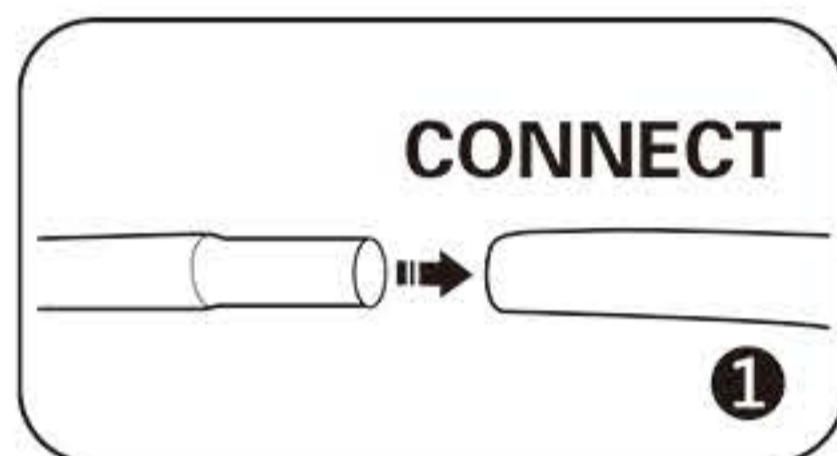

# INSTRUCTION

Follow the label instructions to assemble the frame

If can't snap when dismantle the frame,Pls push the tube forwardly,then push again.

Graphic Size : W850mm x H400mm  
W850mm x H1050mm  
W2400mm x H620mm

## Optional accessories:

- 1.LED Light
- M09H17
- Voltage:100V~240V
- CE Certified.Fit on all models.
- White/Blue