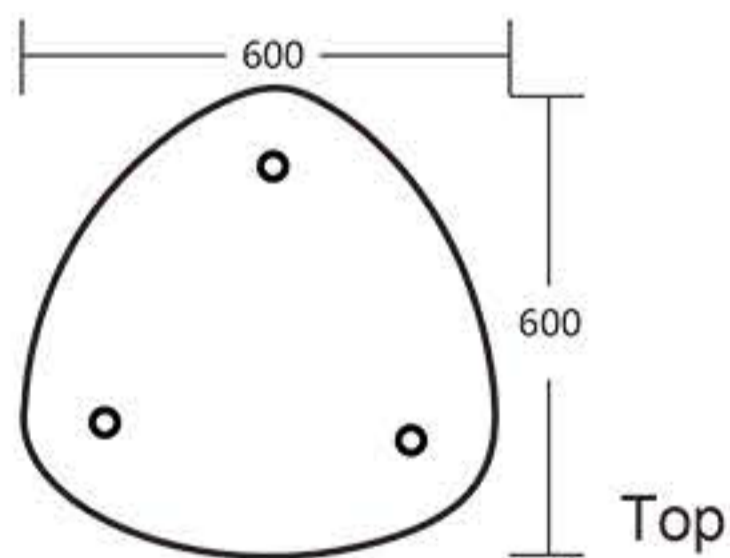

INSTRUCTION

Follow the label instructions to assemble the frame

If can't snap when dismantle the frame,Pls push the tube forwardly,then push again.

Graphic Size : W1800mm x H1020mm

Graphic Size : W2240mm x H1020mm