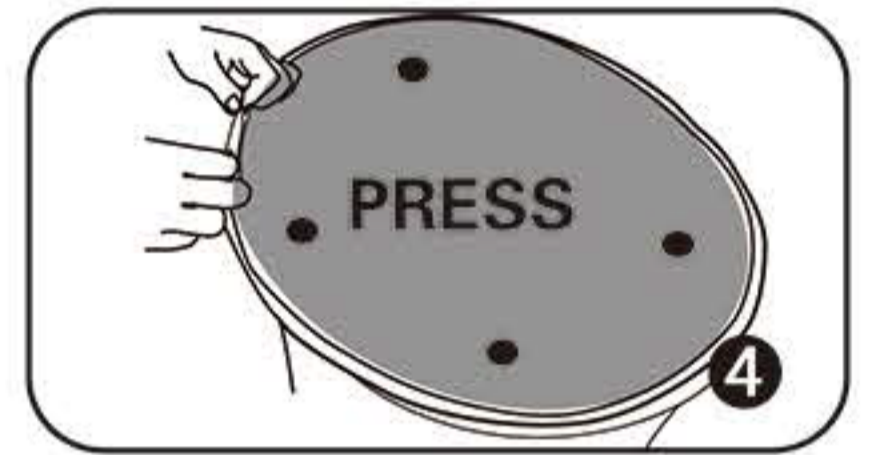

INSTRUCTION

Follow the label instructions to assemble the frame

If can't snap when dismantle the frame,Pls push the tube forwardly,then push again.

Graphic Size : W1800mm x H1020mm

Graphic Size : W2240mm x H1020mm