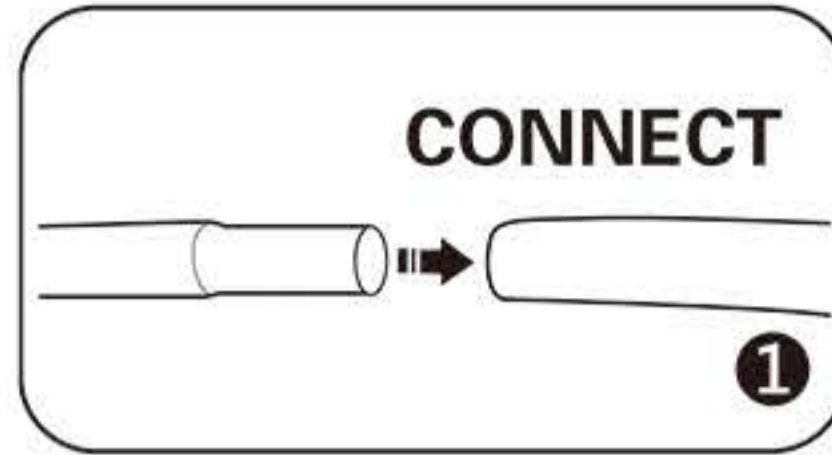

INSTRUCTION

Follow the label instructions to assemble the frame

If can't snap when dismantle the frame,Pls push the tube forwardly,then push again.

Graphic Size : W1800mm x H1020mm

Graphic Size : W2240mm x H1020mm