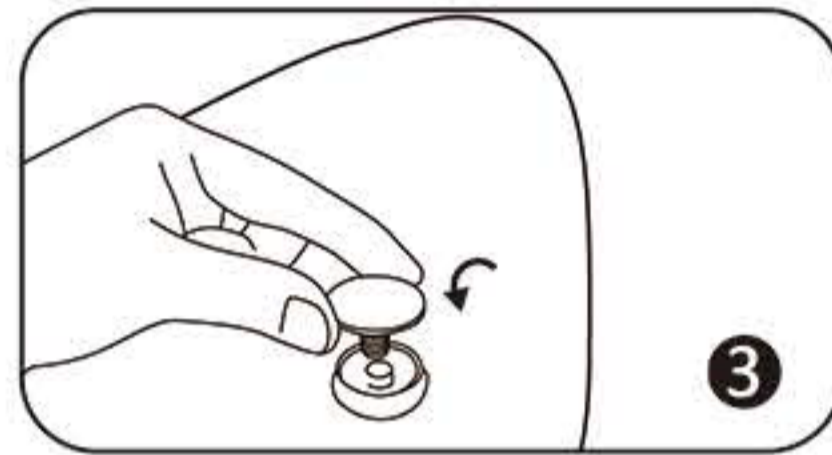

INSTRUCTION

Follow the label instructions to assemble the frame

If can't snap when dismantle the frame,Pls push the tube forwardly,then push again.

Graphic Size : W1800mm x H1020mm

Graphic Size : W2240mm x H1020mm