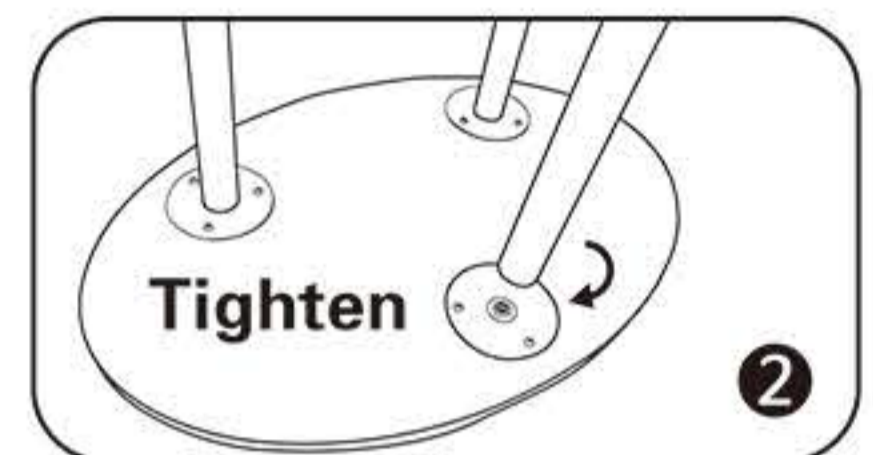

INSTRUCTION

Follow the label instructions to assemble the frame

If can't snap when dismantle the frame,Pls push the tube forwardly,then push again.

Graphic Size : W1800mm x H1020mm

Graphic Size : W2240mm x H1020mm