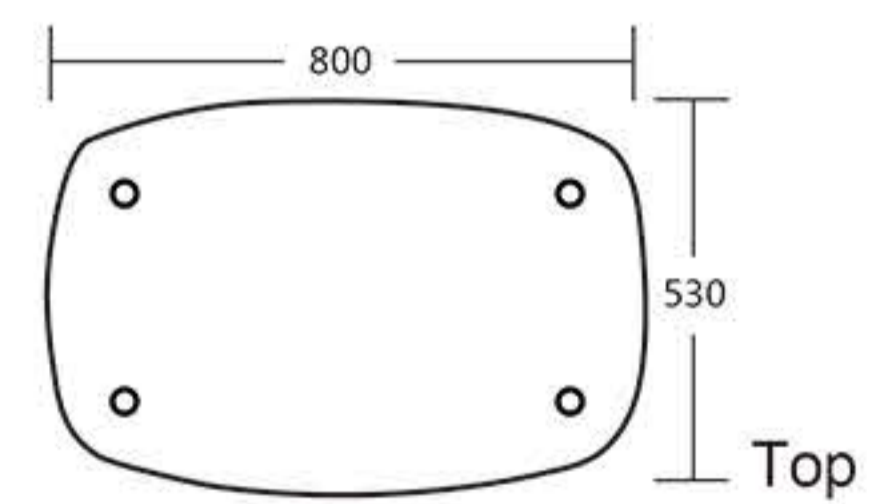

INSTRUCTION

Follow the label instructions to assemble the frame

If can't snap when dismantle the frame,Pls push the tube forwardly,then push again.

Graphic Size : W1800mm x H1020mm

Graphic Size : W2240mm x H1020mm