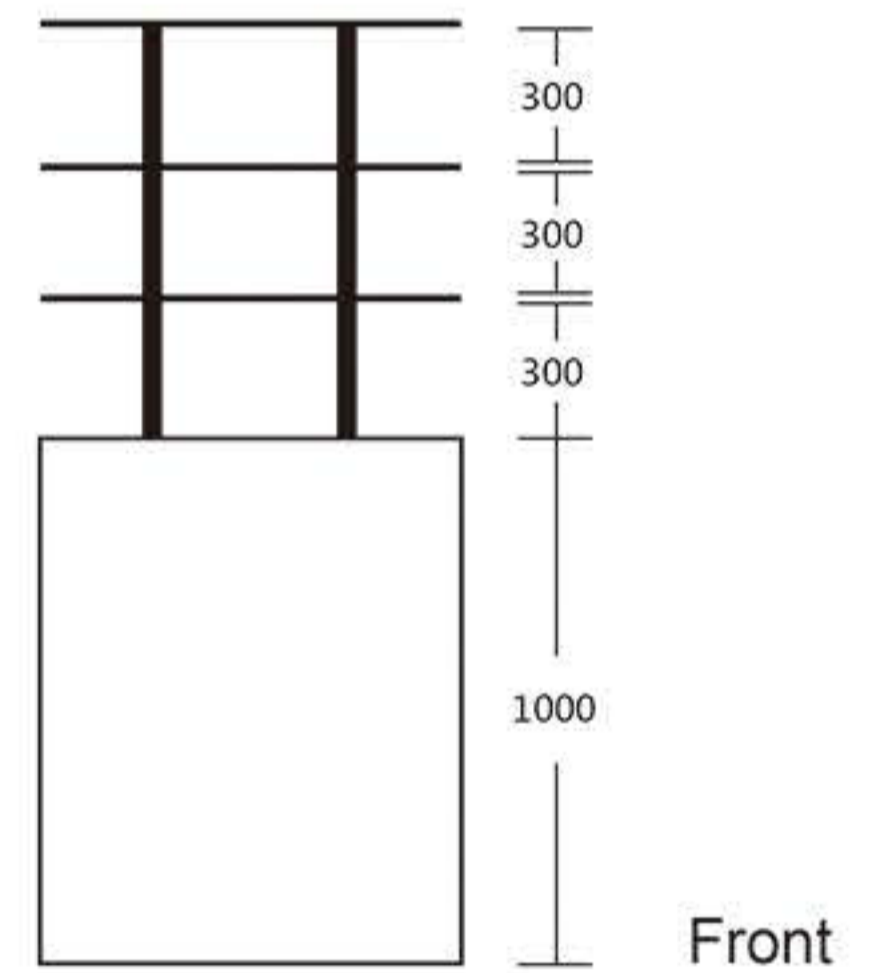

INSTRUCTION

Follow the label instructions to assemble the frame

If can't snap when dismantle the frame,Pls push the tube forwardly,then push again.

Graphic Size : W1800mm x H1020mm

Graphic Size : W2240mm x H1020mm