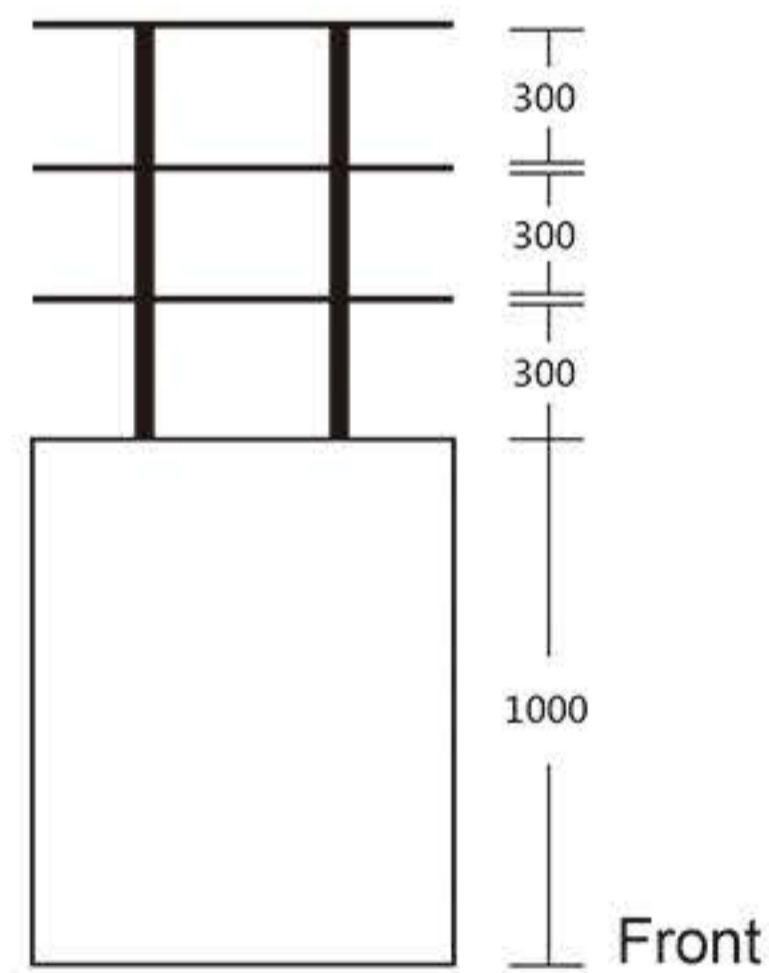

INSTRUCTION

Follow the label instructions to assemble the frame

If can't snap when dismantle the frame,Pls push the tube forwardly,then push again.

Graphic Size : W1800mm x H1020mm

Graphic Size : W2240mm x H1020mm