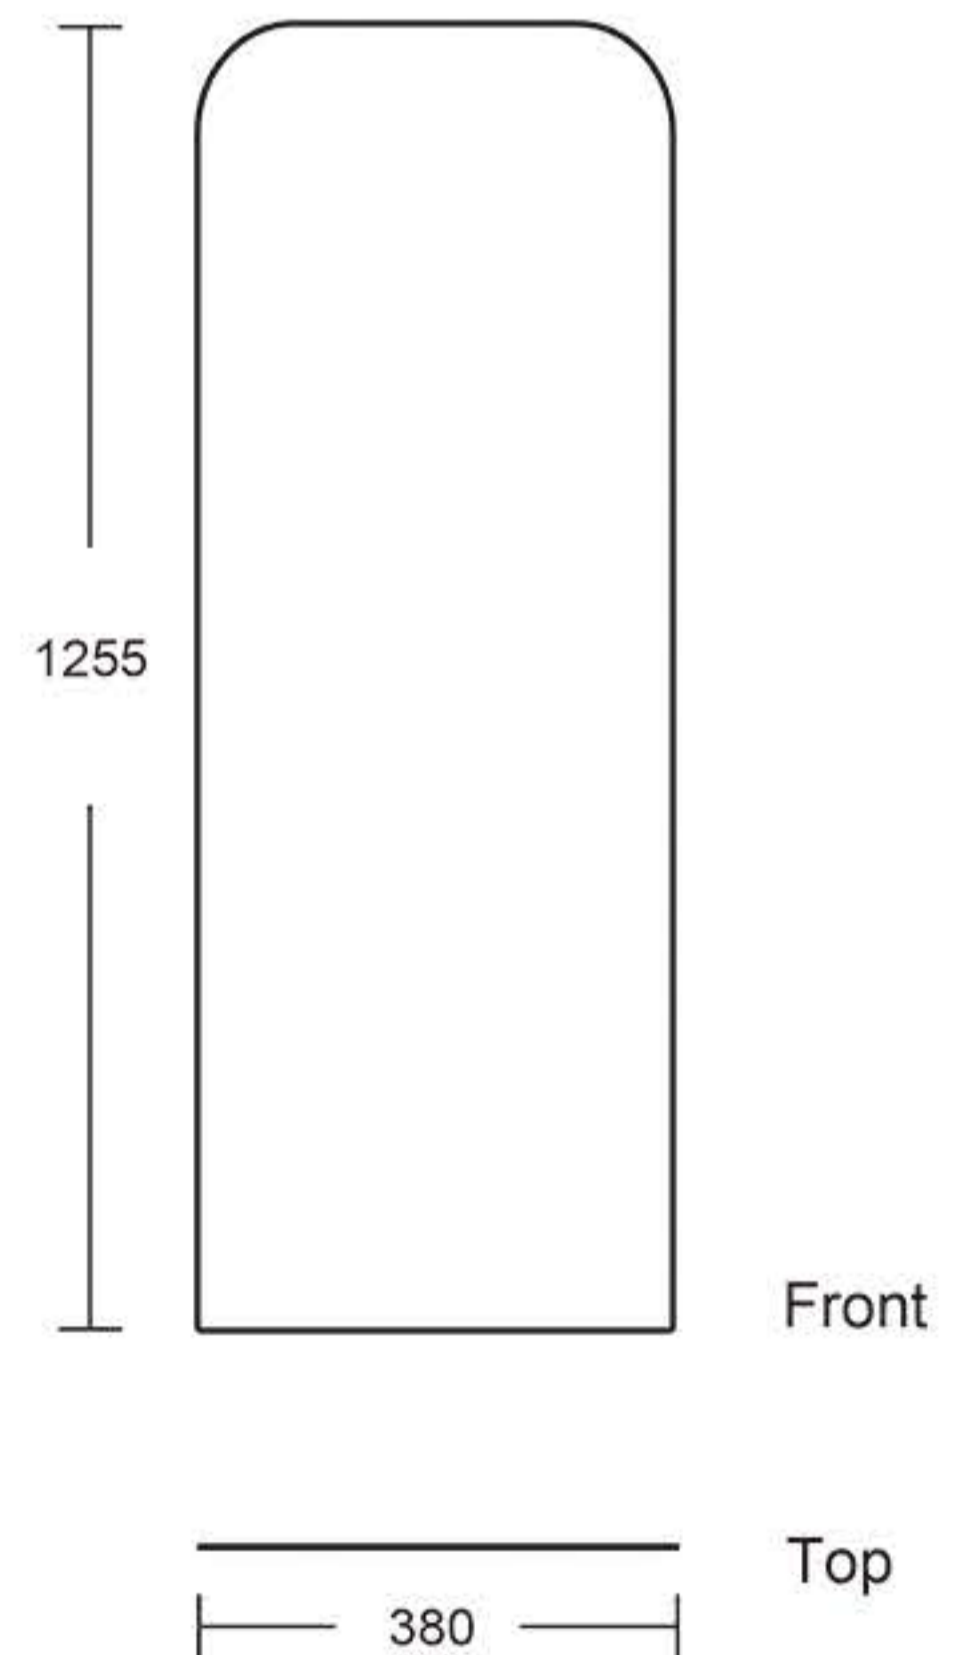

INSTRUCTION

Follow the label instructions to assemble the frame

1

2

CONNECT

3

PRESS

4

5

6

7

8

If can't snap when dismantle the frame,Pls push the tube forwardly,then push again.

Graphic Size : W410mm x H1320mm