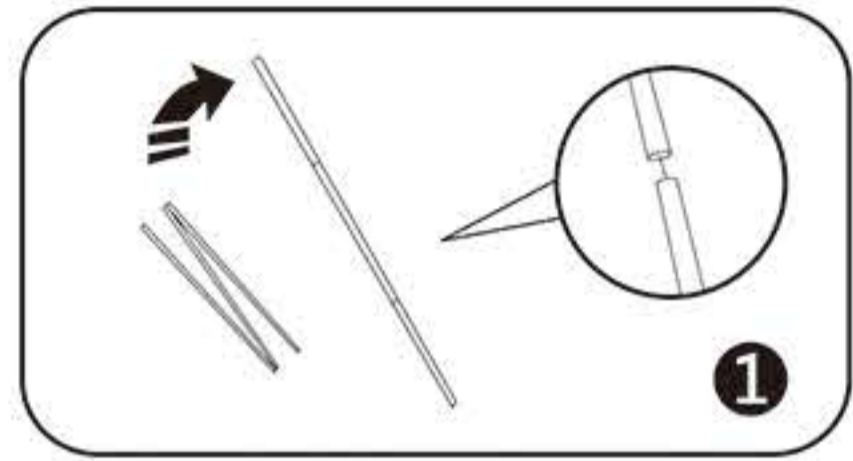

INSTRUCTION

Follow the label instructions to assemble the frame

If can't snap when dismantle the frame, Pls push the tube forwardly, then push again.

Optional accessories:

1.LED Light
M09H17
Voltage:100V~240V
CE Certified.Fit on all models.
White/Blue

2.Hard Case
P06E07 (8ft、10ft)
P06E06 (8ft、10ft)
P06E08 (20ft)

Graphic Size :
8ft: W2480mm x H2290mm
10ft: W2960mm x H2280mm
20ft: W5980mm x H2290mm