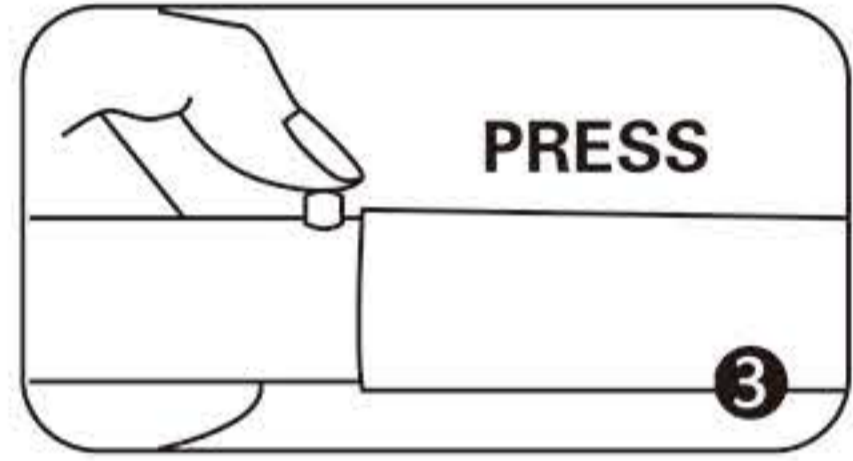

INSTRUCTION

Follow the label instructions to assemble the frame

If can't snap when dismantle the frame, Pls push the tube forwardly, then push again.

Optional accessories:

1.LED Light
M09H17
Voltage:100V~240V
CE Certified.Fit on all models.
White/Blue

2.Hard Case
P06E07 (8ft、10ft)
P06E06 (8ft、10ft)
P06E08 (20ft)

Graphic Size :
8ft: W2480mm x H2290mm
10ft: W2960mm x H2280mm
20ft: W5980mm x H2290mm