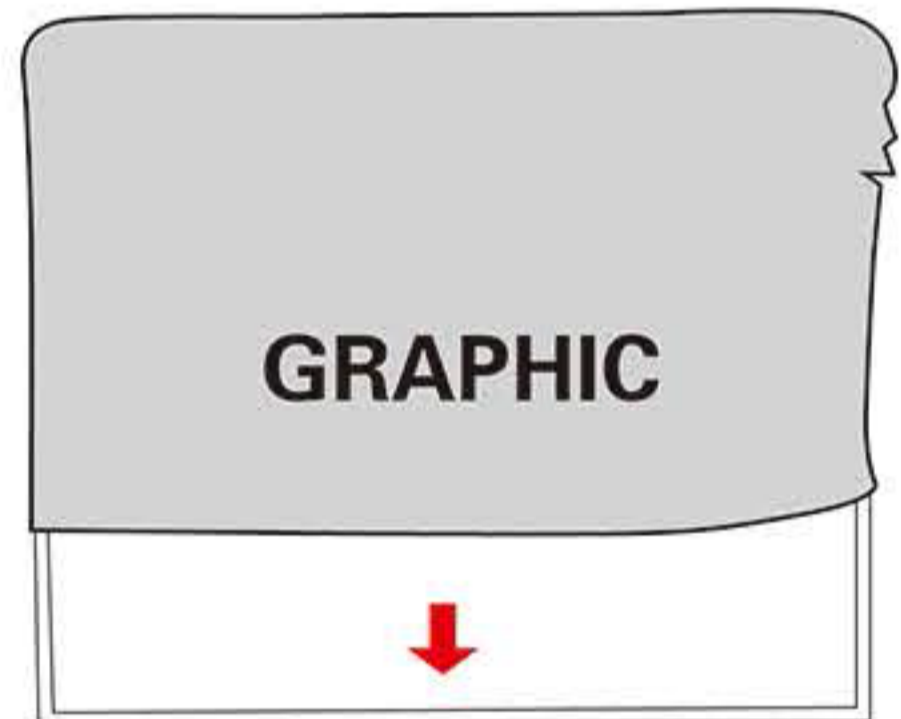

INSTRUCTION

Follow the label instructions to assemble the frame

If can't snap when dismantle the frame, Pls push the tube forwardly, then push again.

Optional accessories:

1.LED Light
M09H17
Voltage:100V~240V
CE Certified.Fit on all models.
White/Blue

2.Hard Case
P06E07 (8ft、10ft)
P06E06 (8ft、10ft)
P06E08 (20ft)

Graphic Size :
8ft: W2480mm x H2290mm
10ft: W2960mm x H2280mm
20ft: W5980mm x H2290mm