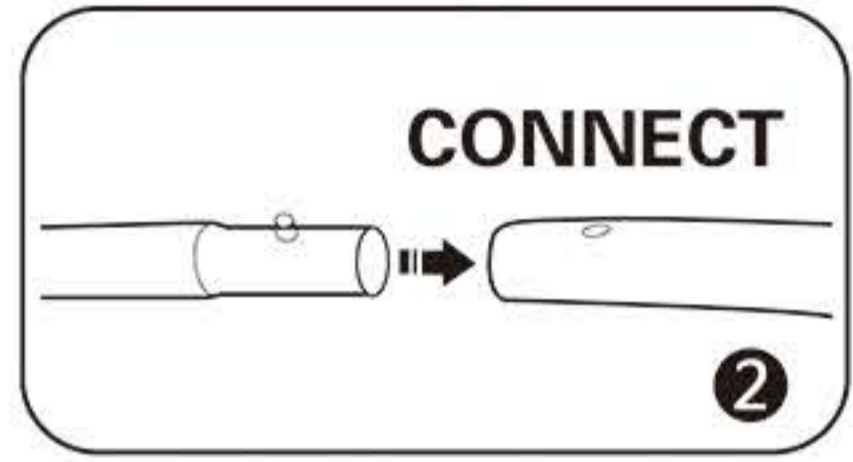

INSTRUCTION

Follow the label instructions to assemble the frame

If can't snap when dismantle the frame, Pls push the tube forwardly, then push again.

Optional accessories:

1.LED Light
M09H17
Voltage:100V~240V
CE Certified.Fit on all models.
White/Blue

2.Hard Case
P06E07 (8ft、10ft)
P06E06 (8ft、10ft)
P06E08 (20ft)

Graphic Size :
8ft: W2480mm x H2290mm
10ft: W2960mm x H2280mm
20ft: W5980mm x H2290mm