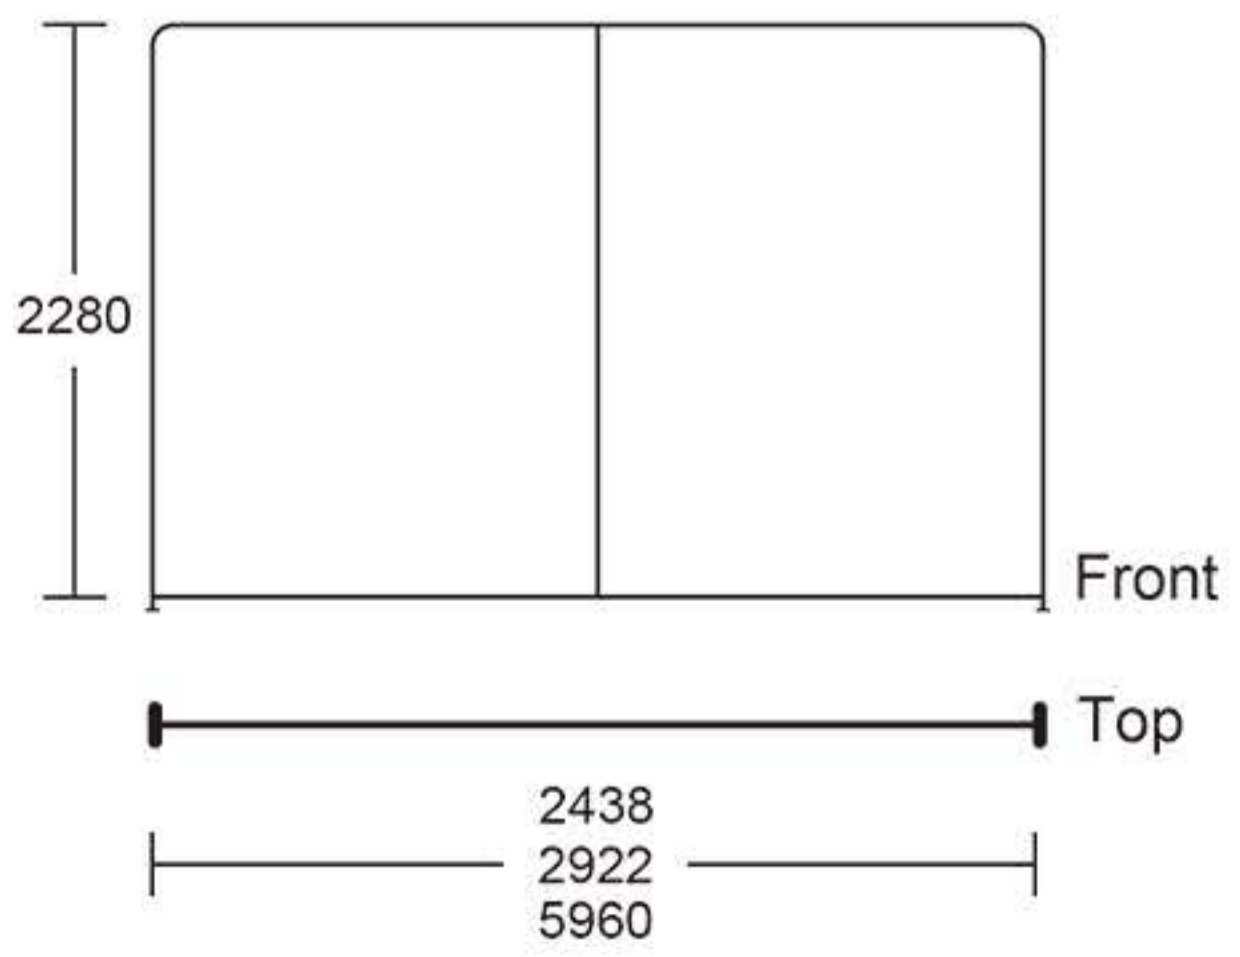

INSTRUCTION

Follow the label instructions to assemble the frame

If can't snap when dismantle the frame, Pls push the tube forwardly, then push again.

Optional accessories:

1.LED Light
M09H17
Voltage:100V~240V
CE Certified.Fit on all models.
White/Blue

2.Hard Case
P06E07 (8ft、10ft)
P06E06 (8ft、10ft)
P06E08 (20ft)

Graphic Size :
8ft: W2480mm x H2290mm
10ft: W2960mm x H2280mm
20ft: W5980mm x H2290mm