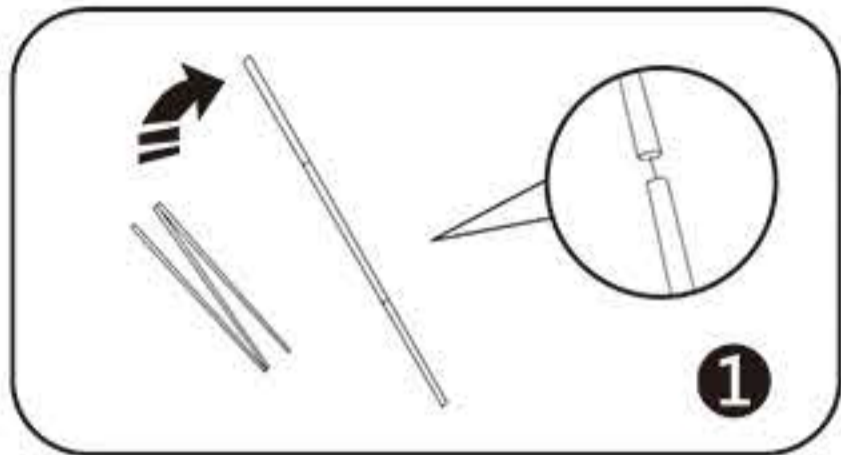

# INSTRUCTION

Follow the label instructions to assemble the frame

If can't snap when dismantle the frame,Pls push the tube forwardly,then push again.

## Optional accessories:

- 1.LED Light
- M09H17
- Voltage:100V~240V
- CE Certified.Fit on all models.
- White/Blue

Graphic Size : W940mm x H3470mm