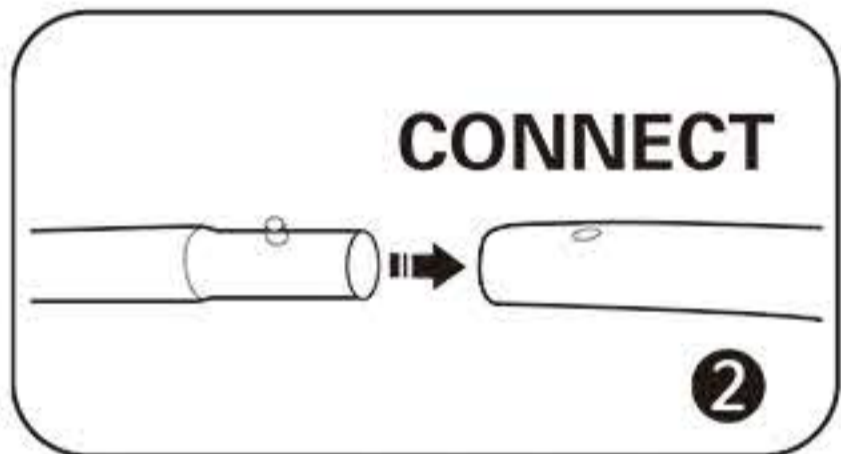

# INSTRUCTION

Follow the label instructions to assemble the frame

If can't snap when dismantle the frame,Pls push the tube forwardly,then push again.

## Optional accessories:

- 1.LED Light
- M09H17
- Voltage:100V~240V
- CE Certified.Fit on all models.
- White/Blue

Graphic Size : W940mm x H3470mm