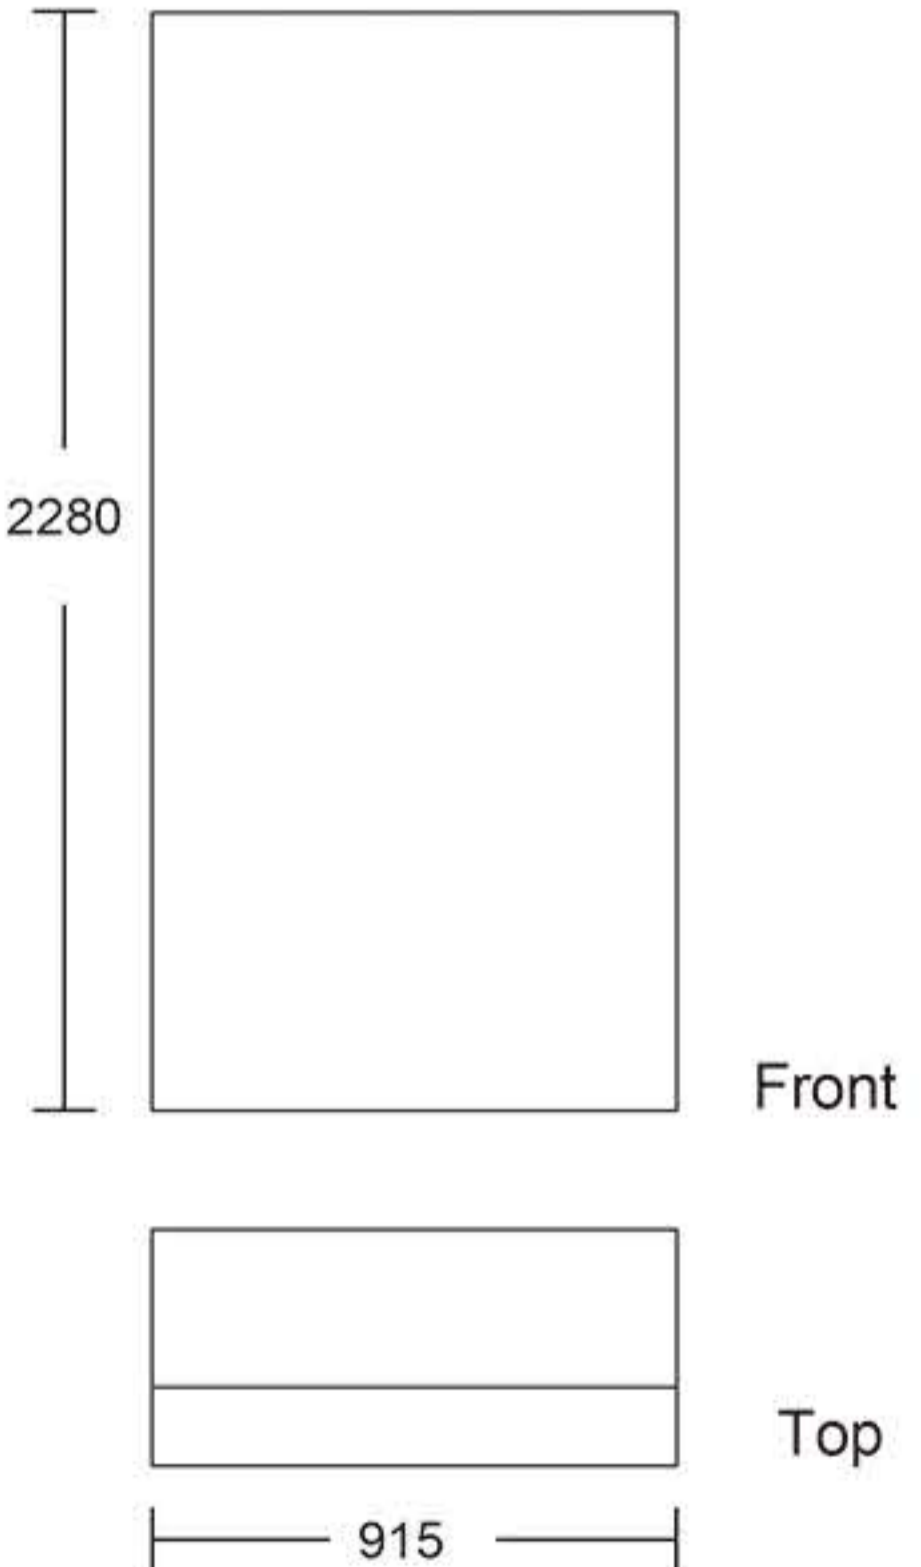

# INSTRUCTION

Follow the label instructions to assemble the frame

If can't snap when dismantle the frame,Pls push the tube forwardly,then push again.

## Optional accessories:

- 1.LED Light
- M09H17
- Voltage:100V~240V
- CE Certified.Fit on all models.
- White/Blue

Graphic Size : W940mm x H3470mm