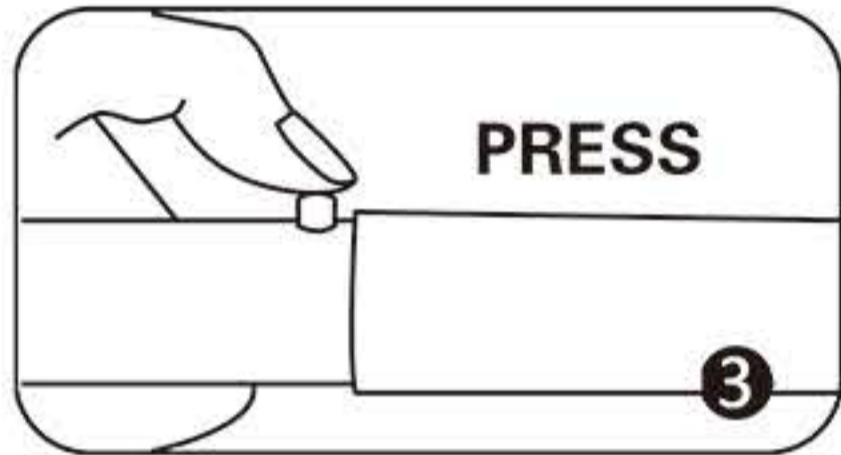

# INSTRUCTION

Follow the label instructions to assemble the frame

If can't snap when dismantle the frame,Pls push the tube forwardly,then push again.

## Optional accessories:

- 1.LED Light
- M09H17
- Voltage:100V~240V
- CE Certified.Fit on all models.
- White/Blue

Graphic Size : W940mm x H3470mm