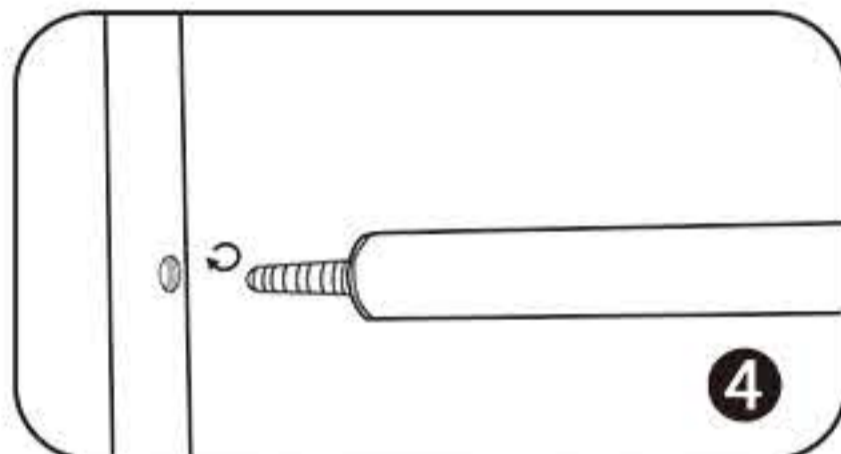

# INSTRUCTION

Follow the label instructions to assemble the frame

If can't snap when dismantle the frame,Pls push the tube forwardly,then push again.

## Optional accessories:

- 1.LED Light
- M09H17
- Voltage:100V~240V
- CE Certified.Fit on all models.
- White/Blue

Graphic Size : W940mm x H3470mm