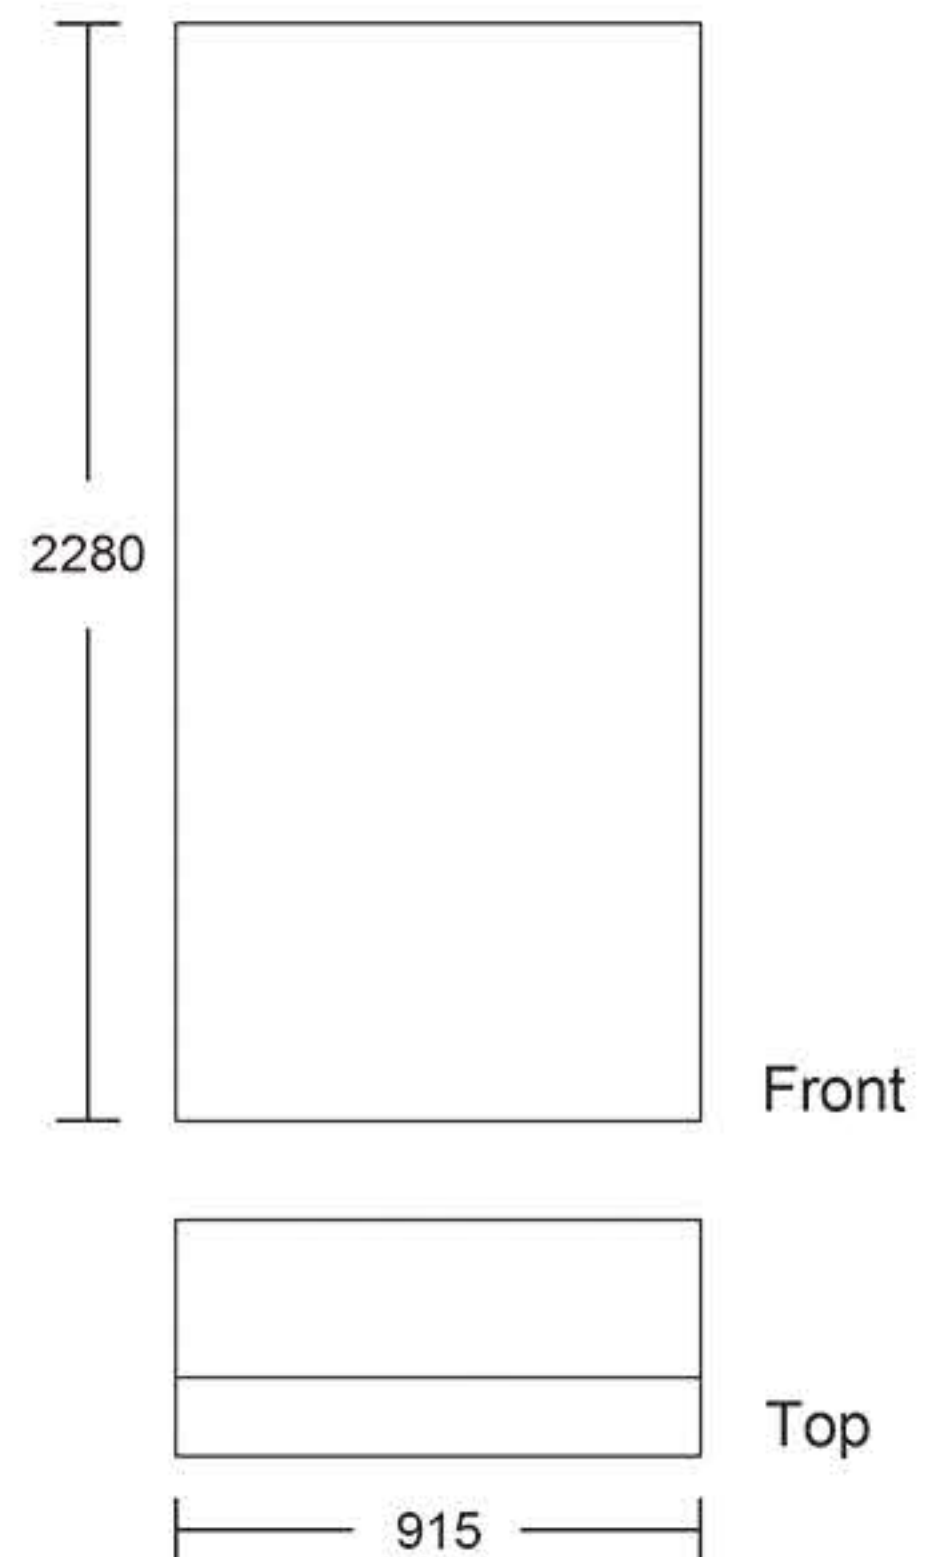

INSTRUCTION

1

2

CONNECT

3

PRESS

4

If can't snap when dismantle the frame,Pls push the tube forwardly,then push again.

Optional accessories:

- 1.LED Light
- M09H17
- Voltage:100V~240V
- CE Certified.Fit on all models.
- White/Blue

Graphic Size : W940mm x H3050mm