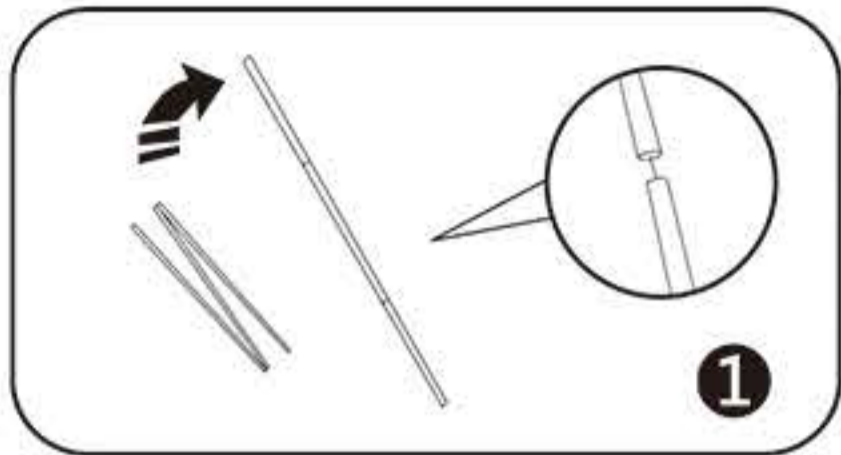

# INSTRUCTION

Follow the label instructions to assemble the frame

If can't snap when dismantle the frame,Pls push the tube forwardly,then push again.

Graphic Size : W940mm x H3140mm

## Optional accessories:

- 1.LED Light
- M09H17
- Voltage:100V~240V
- CE Certified.Fit on all models.
- White/Blue