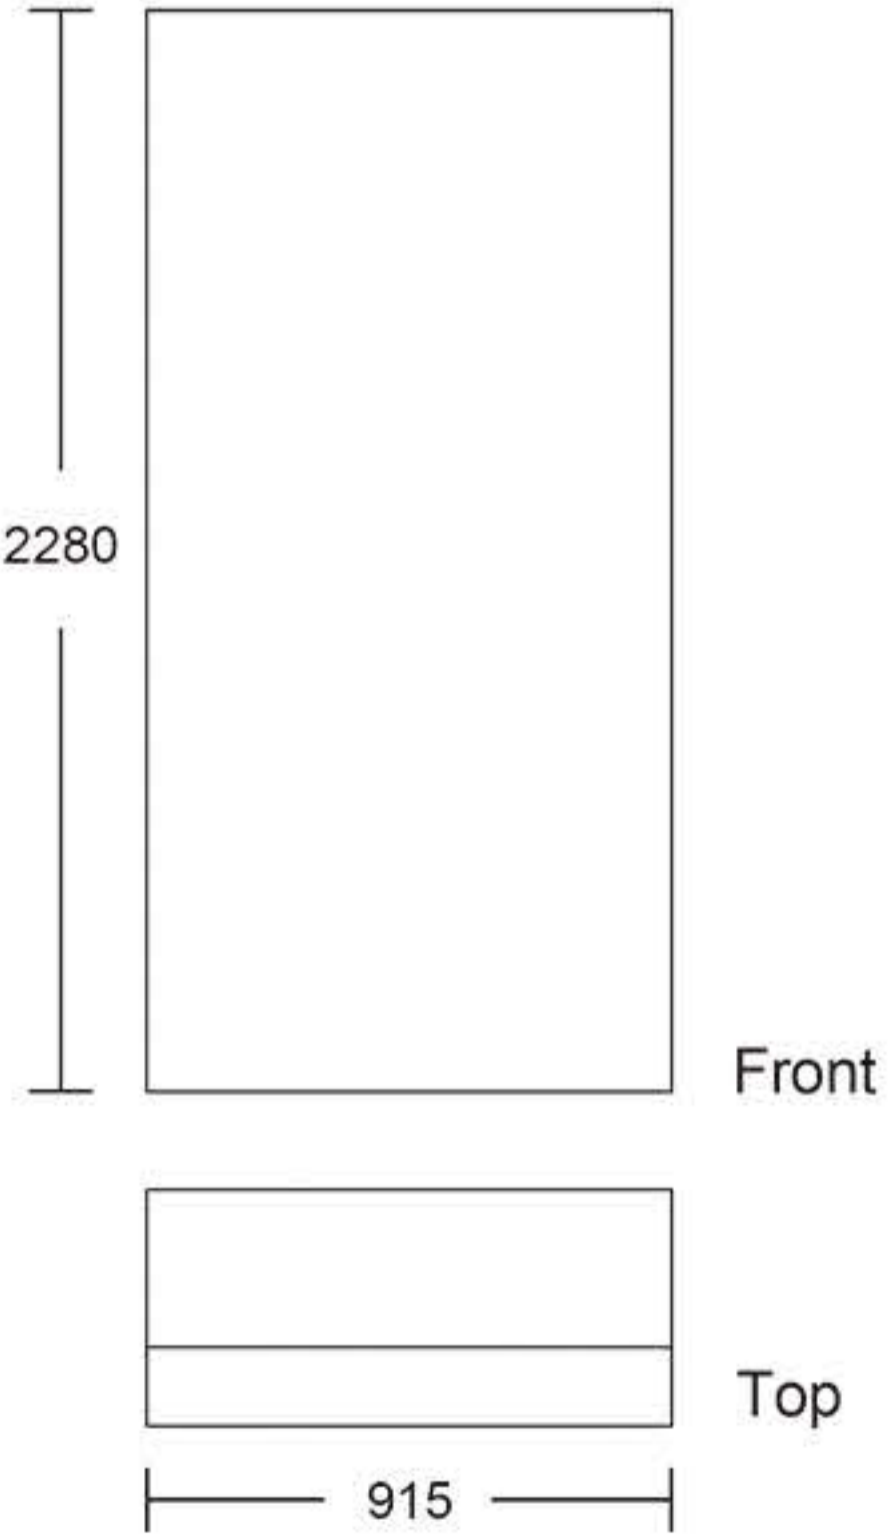

# INSTRUCTION

Follow the label instructions to assemble the frame

If can't snap when dismantle the frame,Pls push the tube forwardly,then push again.

Graphic Size : W940mm x H3140mm