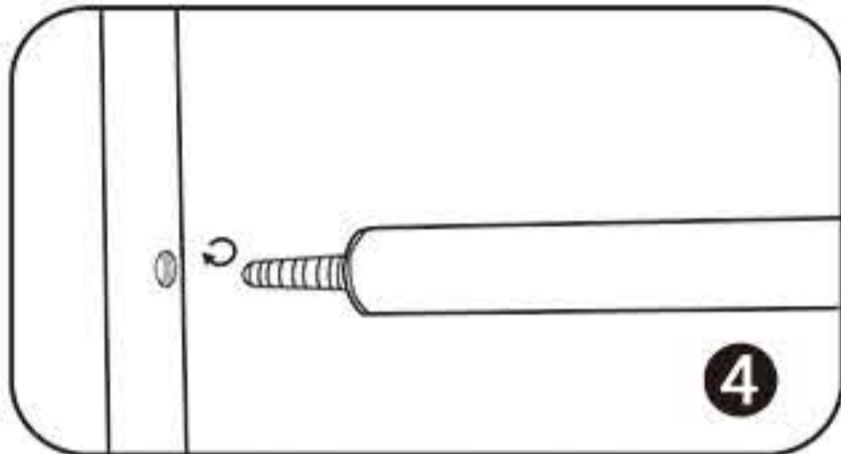

# INSTRUCTION

Follow the label instructions to assemble the frame

If can't snap when dismantle the frame,Pls push the tube forwardly,then push again.

Graphic Size : W940mm x H3140mm