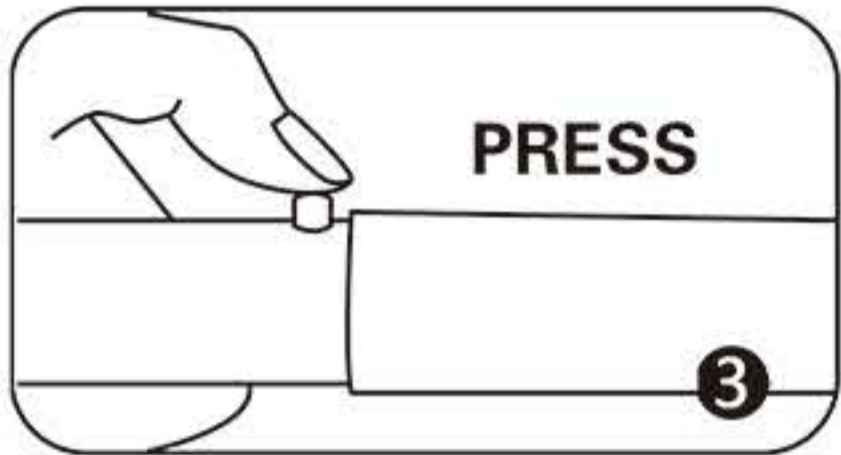

# INSTRUCTION

Follow the label instructions to assemble the frame

If can't snap when dismantle the frame,Pls push the tube forwardly,then push again.

Graphic Size : W940mm x H3140mm