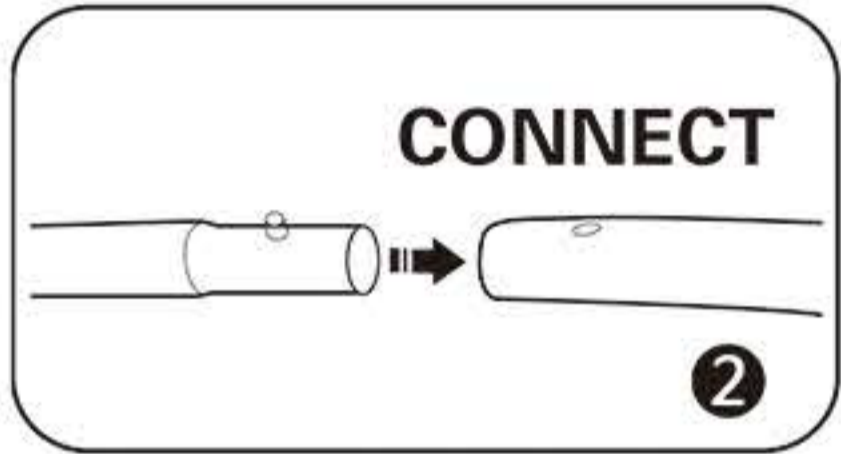

# INSTRUCTION

Follow the label instructions to assemble the frame

If can't snap when dismantle the frame,Pls push the tube forwardly,then push again.

Graphic Size : W940mm x H3140mm

## Optional accessories:

- 1.LED Light
- M09H17
- Voltage:100V~240V
- CE Certified.Fit on all models.
- White/Blue