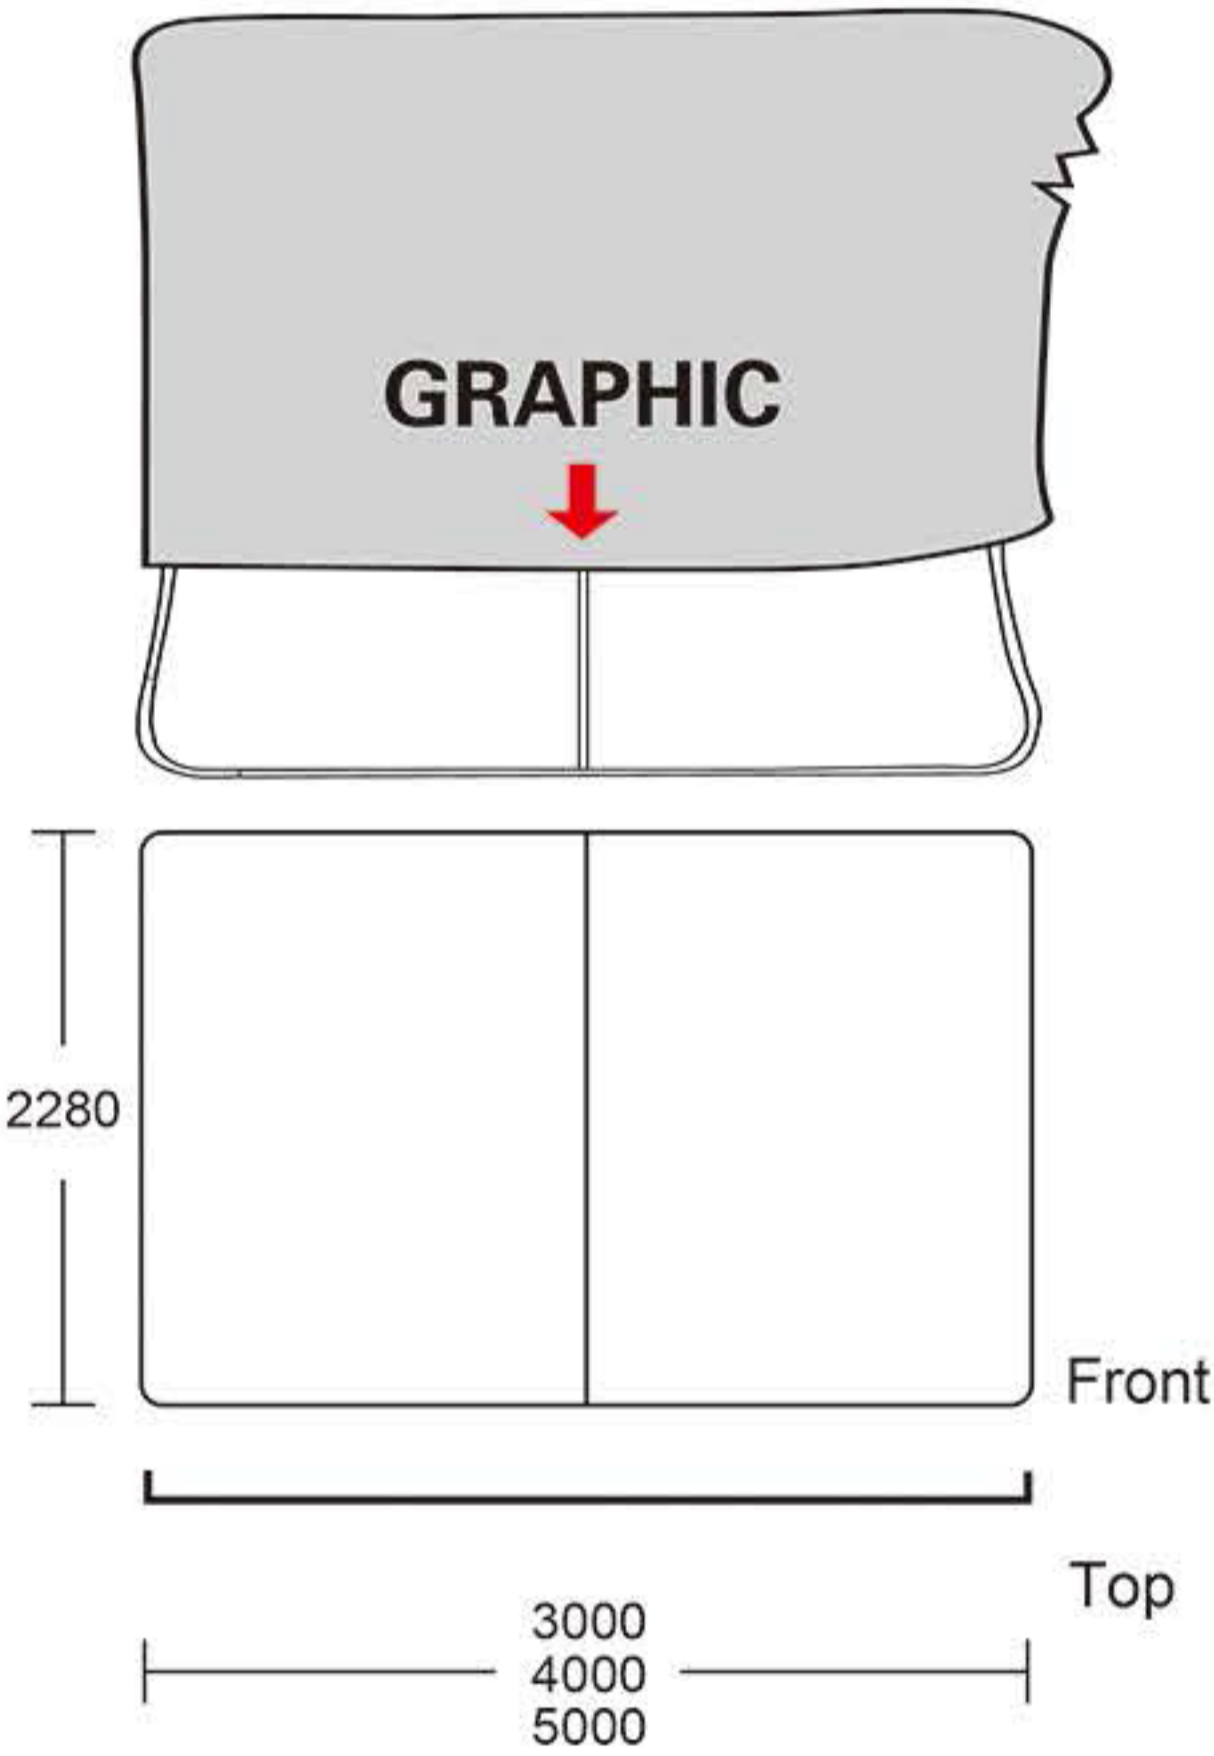

INSTRUCTION

Follow the label instructions to assemble the frame

1

CONNECT

2

PRESS

3

4

If can't snap when dismantle the frame,Pls push the tube forwardly,then push again.

Frame Size :
W3000mm x H2280mm
W4000mm x H2280mm
W5000mm x H2280mm