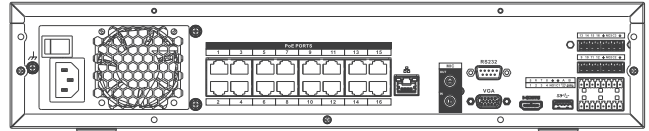

Ordering Information

Type	Part Number	Description
16 Channel NVR	DHI-NVR4816-16P-4KS2	16 Channel 2U 16PoE 4K&H.265 Lite Network Video Recorder
32 Channle NVR	DHI-NVR4832-16P-4KS2	32 Channle 2U 16PoE 4K&H.265 Lite Network Video Record

Rear Panel