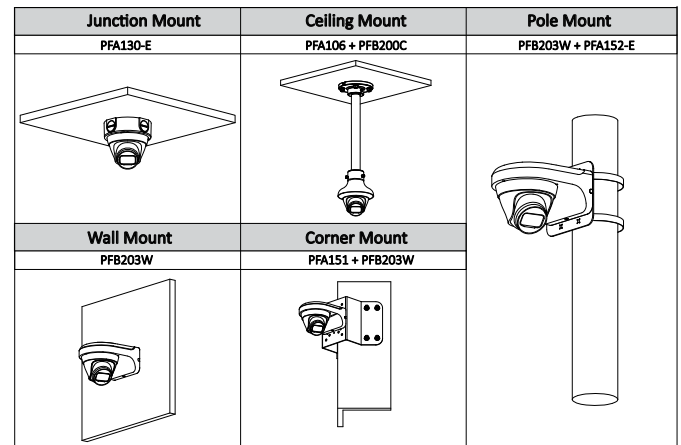

Accessories

Optional:

PFA130-E Junction Box

PFB203W Wall mount

PFA152-E Pole mount

PFA151 Cornermount

PFA106 Ceiling mount

PFB220C Ceiling mount