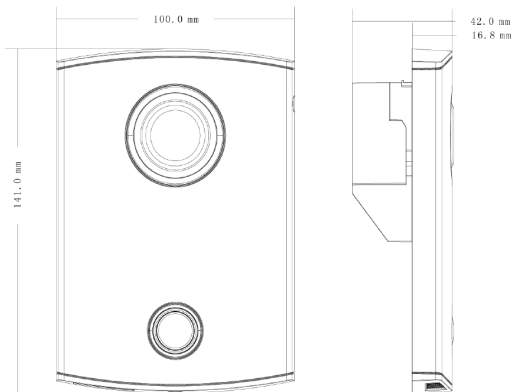

### Interface

Door Control	1
Alarm In	2(1ch unlock button, 1ch feedback)
Tamper Switch	1

### General

Ingress Protection	IP54
Installation	Flush
Material	Aluminum
Power	DC 24V
Power Consumption	Standby ≤1W, Work ≤4W
Working Temperature	-30°C~+60°C

Relative Humidity	10%~90%RH
Dimensions	141.0mm×100.0mm×16.8mm
Weight	0.4Kg

Dimensions

View Area

Application