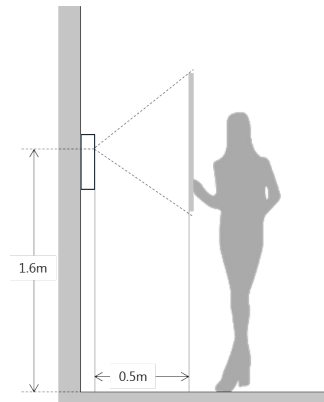

### General

Ingress Protection	IP54
Installation	Flush
Material	Aluminum
Power	DC 24V
Power Consumption	Standby ≤1W, Work ≤4W
Working Temperature	-30°C~+60°C

Relative Humidity	10%~90%RH
Dimensions	141.0mm×100.0mm×16.8mm
Weight	0.4Kg

Dimensions

View Area

Application