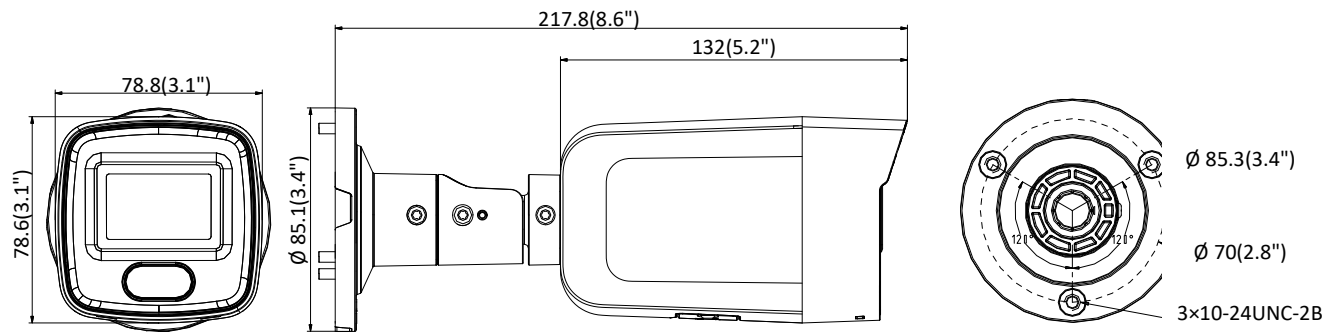

* Listed resolutions are only selectable options. It does not mean that all streams can work at their maximum resolution at the same time.

Available Model

DS-2CD2027G1-L (2.8/4/6 mm)

Dimension

Unit: mm(inch)