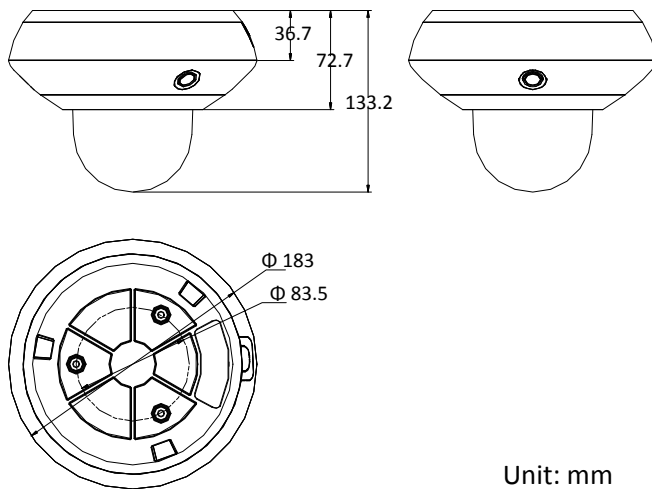

Web Browser	IE 8 to 11, Chrome 31.0 to 44, Firefox 30.0 to 51
<b>Interface</b>	
Network Interface	1 RJ45 10 M/100 M Ethernet
Audio Interface	1-ch audio input and 1-ch audio output
<b>General</b>	
Power	12 VDC, 1.6 A and PoE (802.3at), 42.5 to 57 VDC, 0.6 A Class4 Max.19 W (Max. 2 W for IR)
Working Temperature	-10°C to 50°C (14°F to 122°F)
Working Humidity	≤ 90%
Protection Level	TVS 2000V Lightning Protection, Surge Protection and Voltage Transient Protection
Material	PC + ABS & Aluminum alloy
Dimensions	Φ 183 mm × 133.2 mm (Φ 7.20" × 5.24")
Weight	Approx. 0.9 kg (1.98 lb)

## Dimensions

Unit: mm