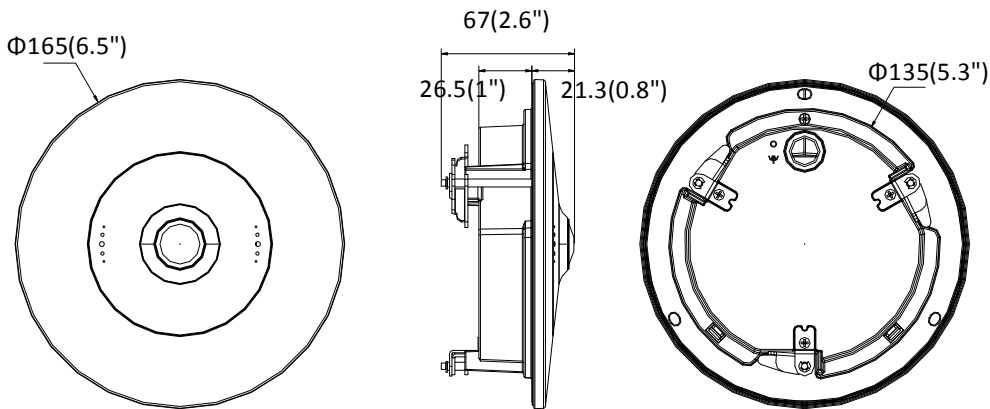

Dimensions

Unit: mm(inch)

Distributed by