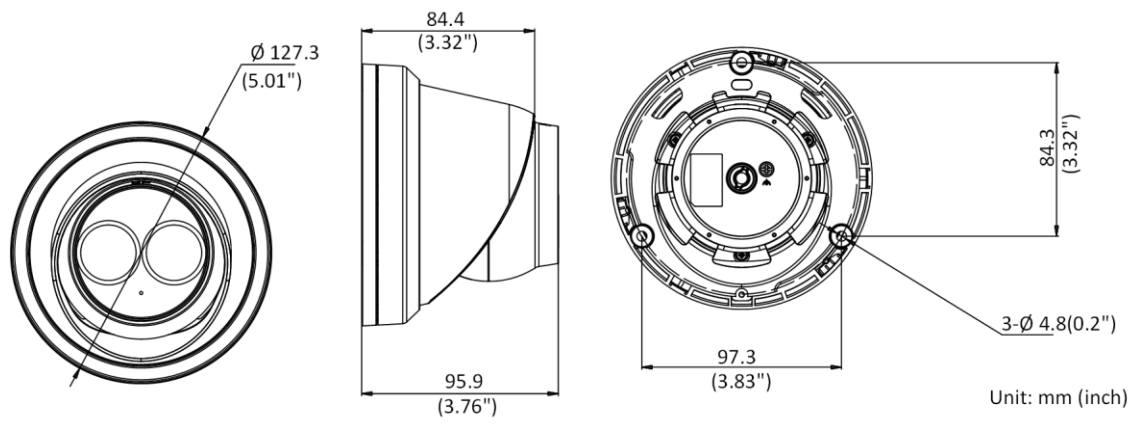

Dimensions