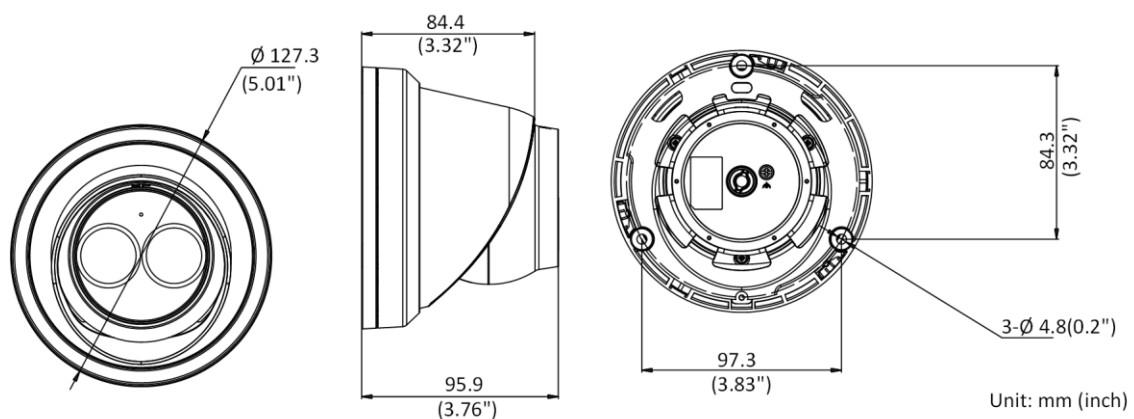

* Listed resolutions are only selectable options. It does not mean that all streams can work at their maximum resolution at the same time.

Available Model

DS-2CD2323G0-I (2.8/4/6 mm), DS-2CD2323G0-IU (2.8/4/6 mm)

Dimensions