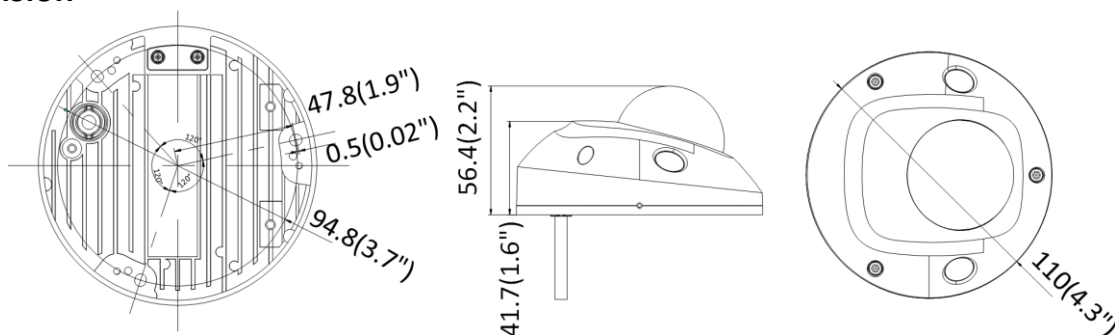

Compression Standard	
H.264+	Main stream supports
H.265+	Main stream supports
Smart Feature-set	
Face Detection	Yes
Exception Detection	Scene change detection

▪ Available Model

- DS-2CD2555FWD-I (2.8 mm, 4 mm, 6 mm)
- DS-2CD2555FWD-IS (2.8 mm, 4 mm, 6 mm)
- DS-2CD2555FWD-IW (2.8 mm, 4 mm, 6 mm)
- DS-2CD2555FWD-IWS (2.8 mm, 4 mm, 6 mm)

▪ Dimension

▪ Accessory

DS-1275ZJ-SUS
Vertical Pole Mount

DS-1272ZJ-120B
Wall Mount

DS-1276ZJ-SUS
Corner Mount