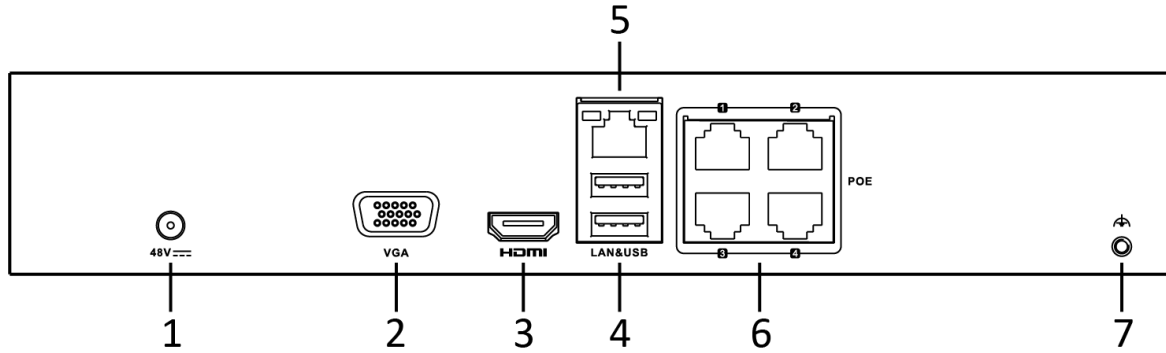

NVR Dimension

Unit: mm

Physical Interface

No.	Description	No.	Description
1	Power Supply	5	LAN Network Interface
2	VGA Interface	6	Network Interfaces with PoE function
3	HDMI Interface	7	Ground
4	USB Interface		