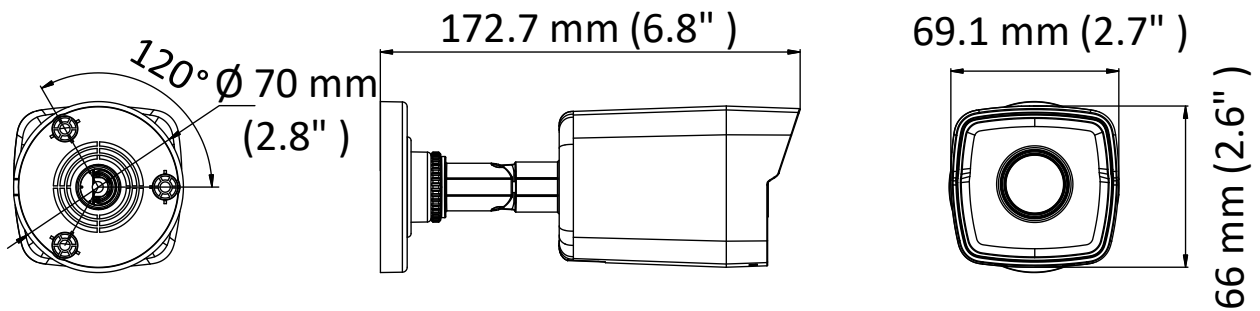

Working Temperature	-10 °C to 55 °C (14 °F to 131 °F)
Working Humidity	10% to 90%
Dimension (W × D × H)	265 × 225 × 48 mm (10.4" × 8.9" × 1.9")
Weight (without hard disk)	≤ 1 kg (2.2 lb)
Kit	
Accessories	Power: 1 power cable Network cable: 4 × 18.3 m (60 ft) video and power cable HDMI cable: 1 HDMI cable
Hard Drive	No
Certification	FCC, CE
Weight (with package)	≤ 6.5 kg (14.3 lb)

Camera Dimension

For DS-2CD1023G0E-I