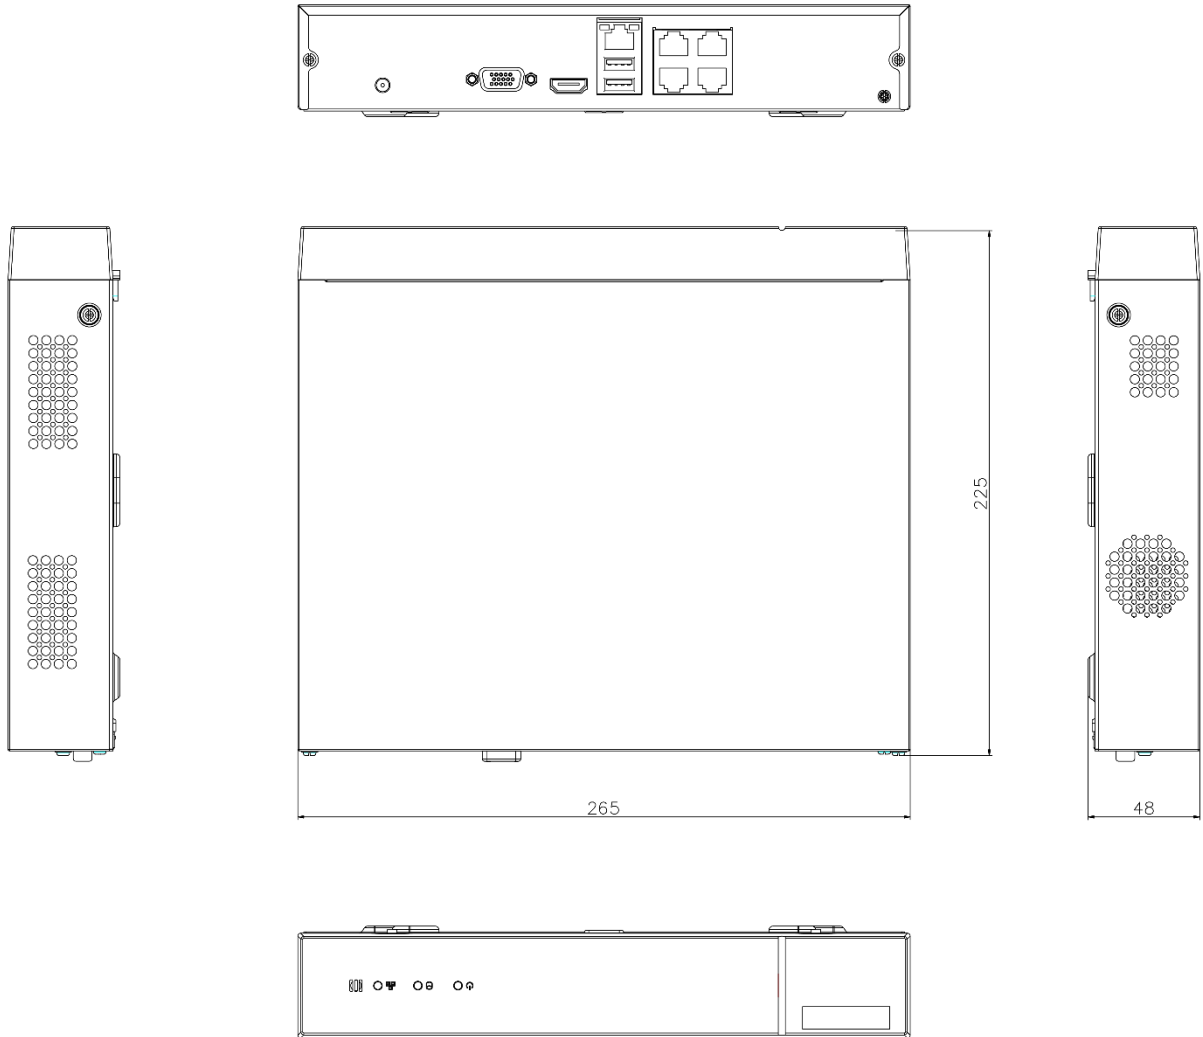

NVR Dimension

Unit: mm

Physical Interface

No.	Description	No.	Description
1	Power Supply	5	LAN Network Interface
2	VGA Interface	6	Network Interfaces with PoE function
3	HDMI Interface	7	Ground
4	USB Interface		