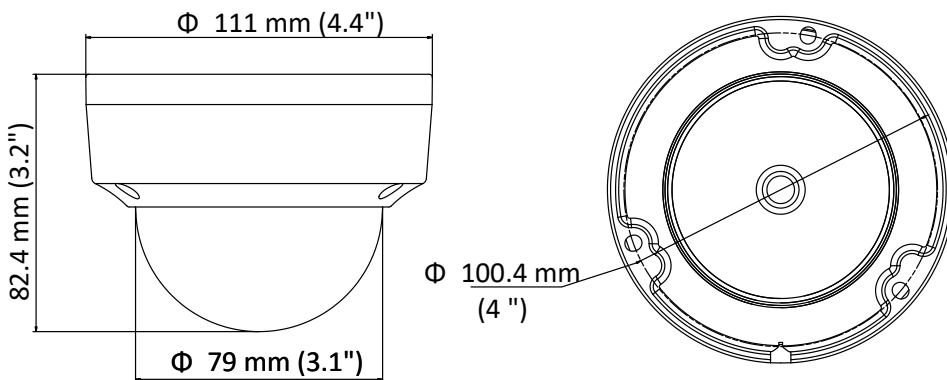

For DS-2CD1123G0E-I