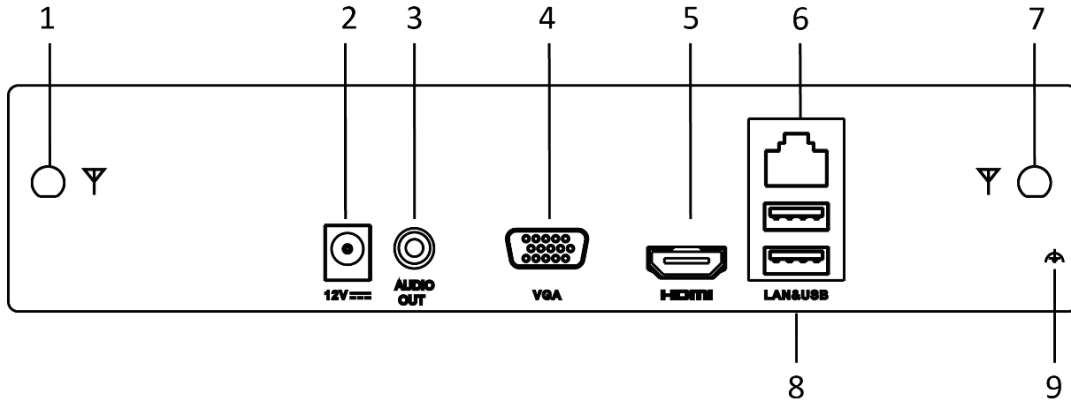

### Camera Dimension

### Accessory

DS-1280ZJ-XS  
Junction Box

## NVR Dimension

Unit: mm

## Physical Interface

No.	Description	No.	Description
1	Wi-Fi Antenna	6	LAN
2	Power Supply	7	Wi-Fi Antenna
3	Audio Out	8	USB
4	VGA Interface	9	Ground
5	HDMI Interface		