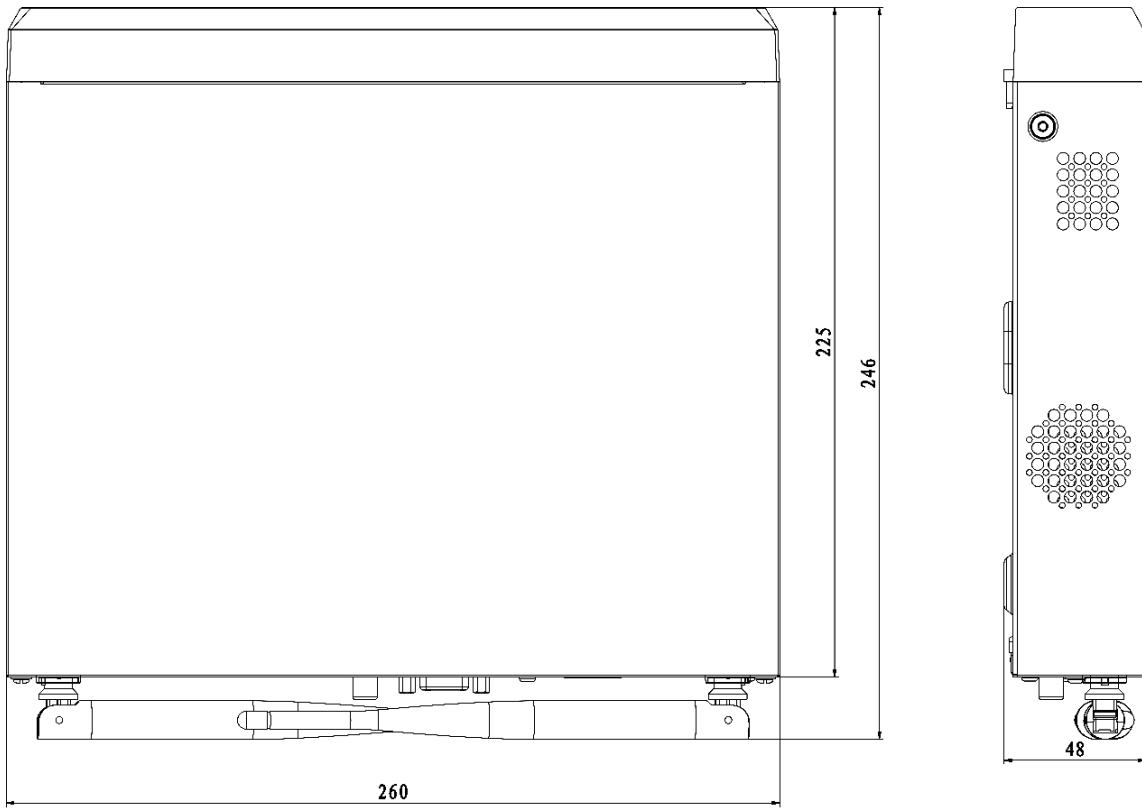

<b>Power Supply</b>	12 VDC
<b>Consumption (without HDD)</b>	≤ 12 W
<b>Working Temperature</b>	-10 °C to 55 °C (14 °F to 131 °F)
<b>Working Humidity</b>	10% to 90%
<b>Dimension (W × D × H)</b>	260 mm × 246 mm × 48 mm (10.2" × 9.7" × 1.9")
<b>Weight (without hard disk)</b>	≤ 1 kg (2.2 lb)
<b>Kit</b>	
<b>Accessories</b>	Power: 5 power cables Network cable: 4 × 18.3 m (60 ft) video and power cable HDMI cable: 1 HDMI cable
<b>Hard Drive</b>	Pre-installed 1 TB HDD
<b>Certification</b>	FCC, CE
<b>Weight (with package)</b>	≤ 6 kg (13.2 lb)

### Camera Dimension

## NVR Dimension

Unit: mm