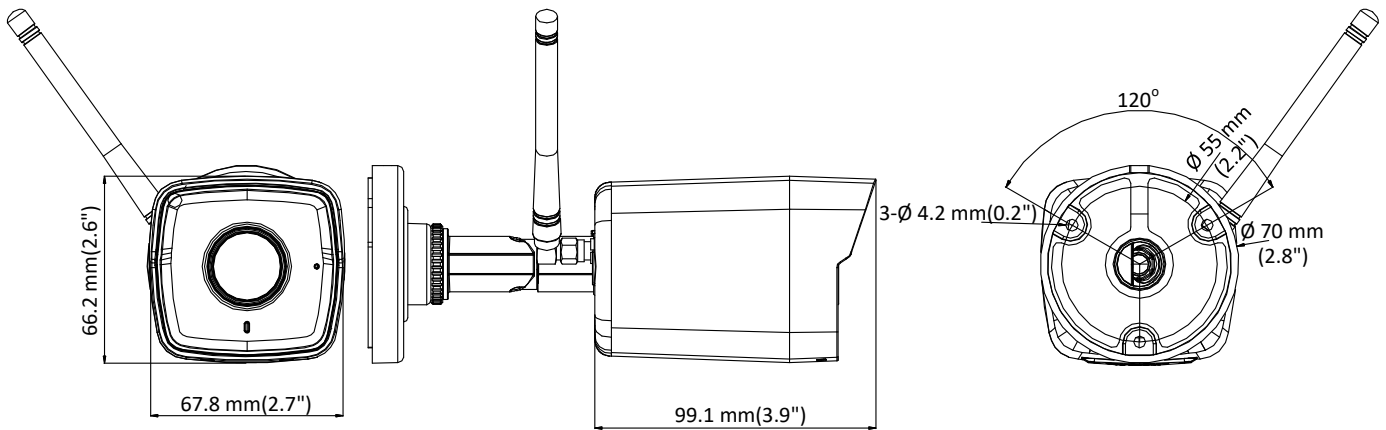

### NVR

- Up to 4-ch network camera inputs (up to 4 MP)
- 2-ch@1080p/1-ch@4 MP decoding capability
- Dual external antenna design for Wi-Fi
- HDMI/VGA output with up to 1920 × 1080 resolution
- Hik-Connect for easy network management

<b>Power Supply</b>	12 VDC
<b>Consumption (without HDD)</b>	≤ 12 W
<b>Working Temperature</b>	-10 °C to 55 °C (14 °F to 131 °F)
<b>Working Humidity</b>	10% to 90%
<b>Dimension (W × D × H)</b>	260 mm × 246 mm × 48 mm (10.2" × 9.7" × 1.9")
<b>Weight (without hard disk)</b>	≤ 1 kg (2.2 lb)
<b>Kit</b>	
<b>Accessories</b>	Power: 5 power cables Network cable: 4 × 18.3 m (60 ft) video and power cable HDMI cable: 1 HDMI cable
<b>Hard Drive</b>	Pre-installed 1 TB HDD
<b>Certification</b>	FCC, CE
<b>Weight (with package)</b>	≤ 6 kg (13.2 lb)

### Camera Dimension