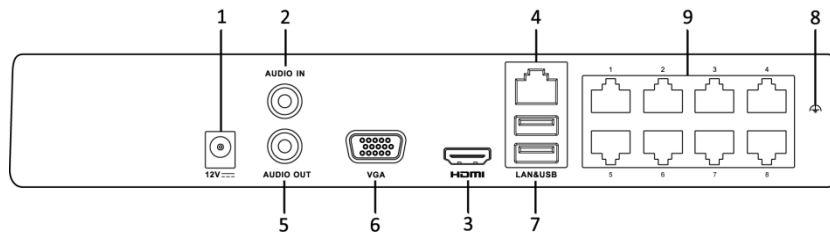

Physical Interfaces

DS-7108NI-E1/8P/M

The rear panel of DS-7104NI-E1/4P/M provides 4 independent 100 Mbps built-in switch network interfaces.

Index	Name	Index	Name
1	Power Supply	6	VGA Interface
2	Audio In	7	USB Interface
3	HDMI Interface	8	Ground
4	LAN Network Interface	9	PoE Ethernet Interface
5	Audio Out