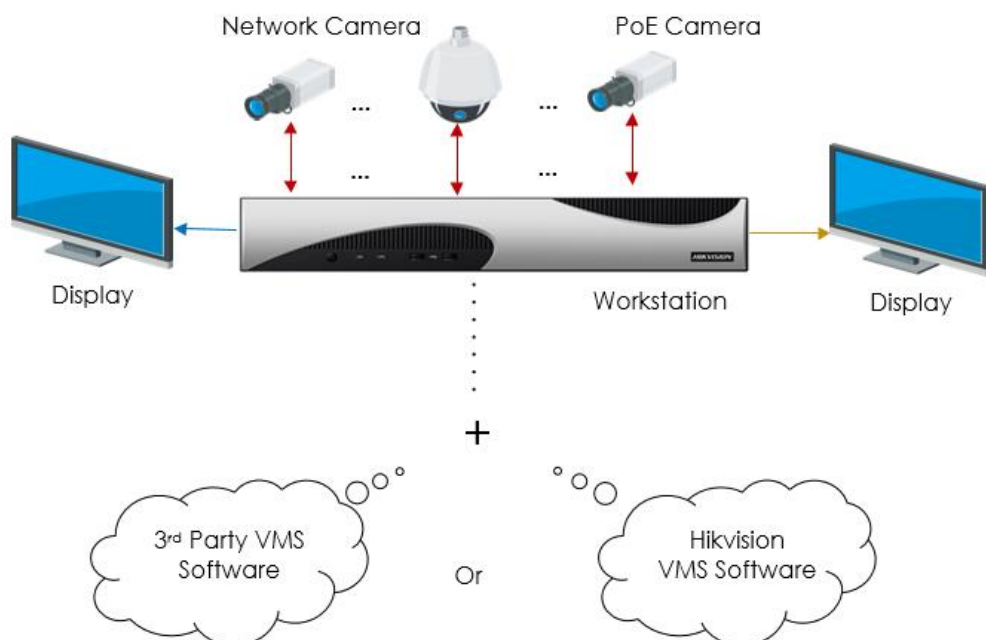

Typical Application