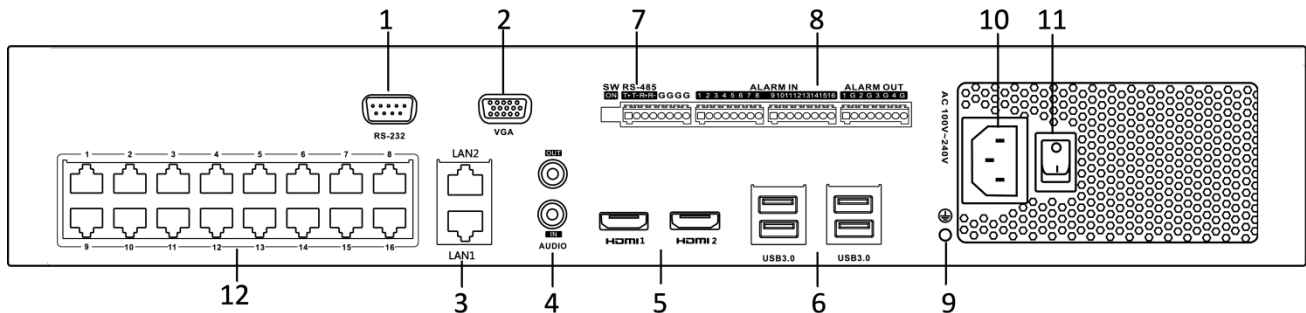

Physical Interfaces

Index	Description	Index	Description
1	RS-232 Serial Interface	7	RS-485 Serial Interface, Terminal Switch
2	VGA Output Interface	8	Alarm Input / Output
3	LAN1 and LAN2 Interfaces	9	GND
4	Audio Input / Output Interface	10	100 to 240 VAC power supply
5	HDMI1 and HDMI2 Interfaces	11	Power Switch
6	4 × USB 3.0 Interface	12	PoE interface (8 interfaces for 8P and 16 interfaces for 16P)