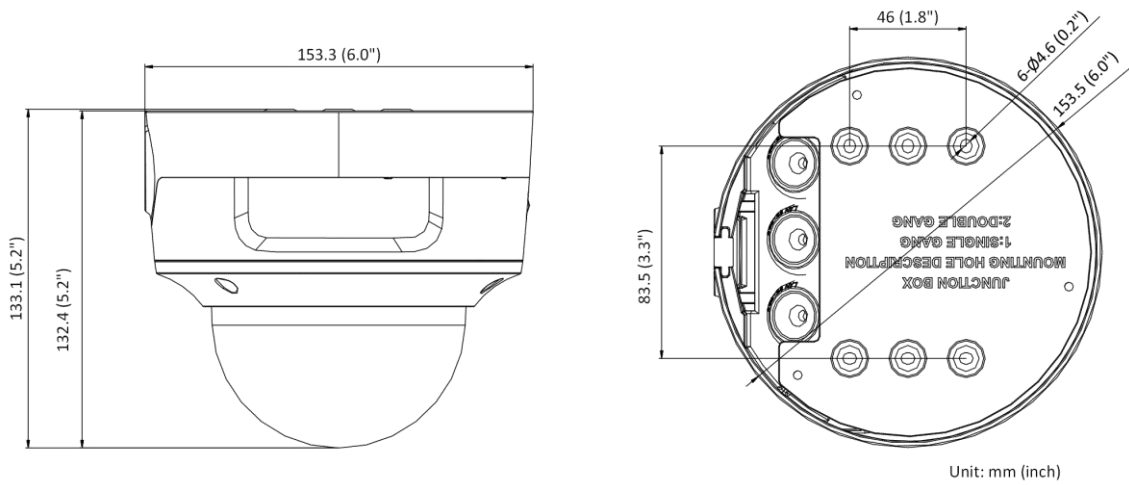

Power Supply	12 VDC \pm 25%, reverse polarity protection PoE: 802.3af, class 3
Power Consumption and Current	12 VDC, 0.9 A, max. 10.8 W PoE: (802.3af, 36 V to 57 V), 0.36 A to 0.23 A, max. 12.9 W
Power Interface	Two-core terminal block
Material	Metal
Camera Dimension	\varnothing 153.5 \times 133.1 mm (6.0" \times 5.2")
Package Dimension	244 \times 174 \times 173 mm (9.6" \times 6.9" \times 6.8")
Camera Weight	Approx. 830 g (1.8 lb.)
With Package Weight	Approx. 1709 g (3.8 lb.)
Linkage Method	Upload to NAS/memory card, notify surveillance center, trigger record, trigger capture, audible warning
Web Client Language	33 languages English, Russian, Estonian, Bulgarian, Hungarian, Greek, German, Italian, Czech, Slovak, French, Polish, Dutch, Portuguese, Spanish, Romanian, Danish, Swedish, Norwegian, Finnish, Croatian, Slovenian, Serbian, Turkish, Korean, Traditional Chinese, Thai, Vietnamese, Japanese, Latvian, Lithuanian, Portuguese (Brazil), Ukrainian
General Function	Anti-flicker, heartbeat, mirror, privacy masks, flash log, password reset via e-mail, pixel counter
Software Reset	Yes
Approval	
EMC	FCC (47 CFR Part 15, Subpart B); CE-EMC (EN 55032: 2015, EN 61000-3-2: 2014, EN 61000-3-3: 2013, EN 50130-4: 2011 +A1: 2014); RCM (AS/NZS CISPR 32: 2015); IC (ICES-003: Issue 6, 2016); KC (KN 32: 2015, KN 35: 2015)
Safety	UL (UL 60950-1); CB (IEC 60950-1:2005 + Am 1:2009 + Am 2:2013); CE-LVD (EN 60950-1:2005 + Am 1:2009 + Am 2:2013); BIS (IS 13252(Part 1):2010+A1:2013+A2:2015); LOA (IEC/EN 60950-1)
Environment	CE-ROHS (2011/65/EU); WEEE (2012/19/EU); REACH (Regulation (EC) No 1907/2006)
Protection	Ingression protection: IP66 (IEC 60529-2013), IK10 (IEC 62262:2002)

▪ Available Model

DS-2CD2726G2-IZS(2.8 to 12 mm)

▪ **Dimension**

▪ **Accessory**

DS-1473ZJ-155
Wall Mount

DS-1476ZJ-SUS
Corner Mount

DS-1471ZJ-155
Pendant Mount

DS-1475ZJ-SUS
Vertical Pole Mount