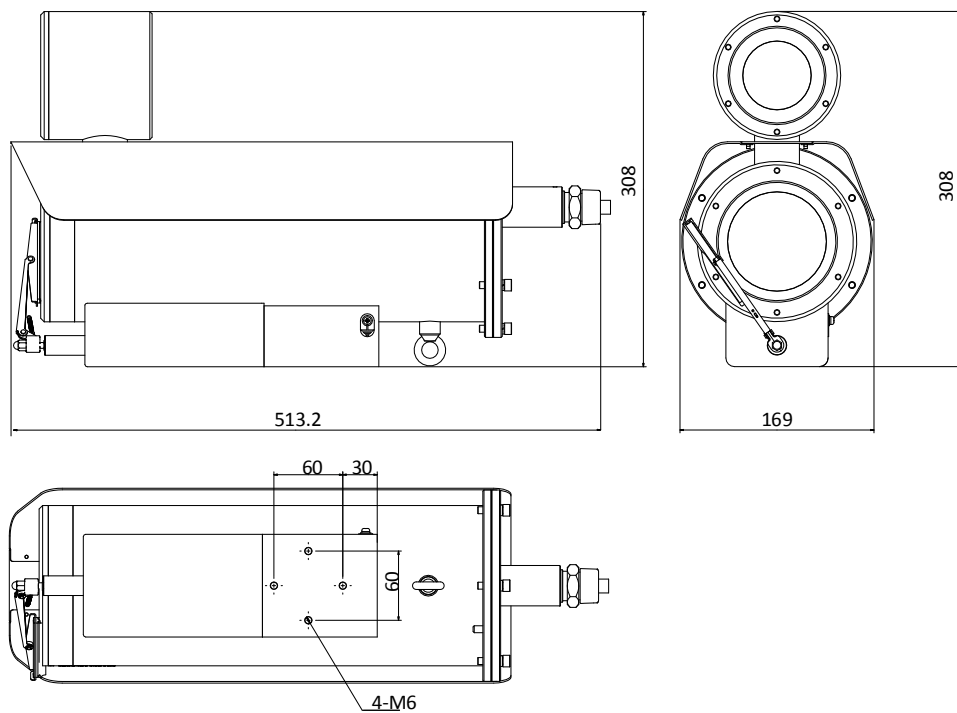

## Available Models

DS-2XE6452F-IZHS (2.8-12mm), DS-2XE6452F-IZHRS (2.8-12mm)

Dimension

-IZHS:

-IZHRS:

Unit: mm

**Accessories**

**DS-1707ZJ-Y**  
Wall mount (316L stainless steel)