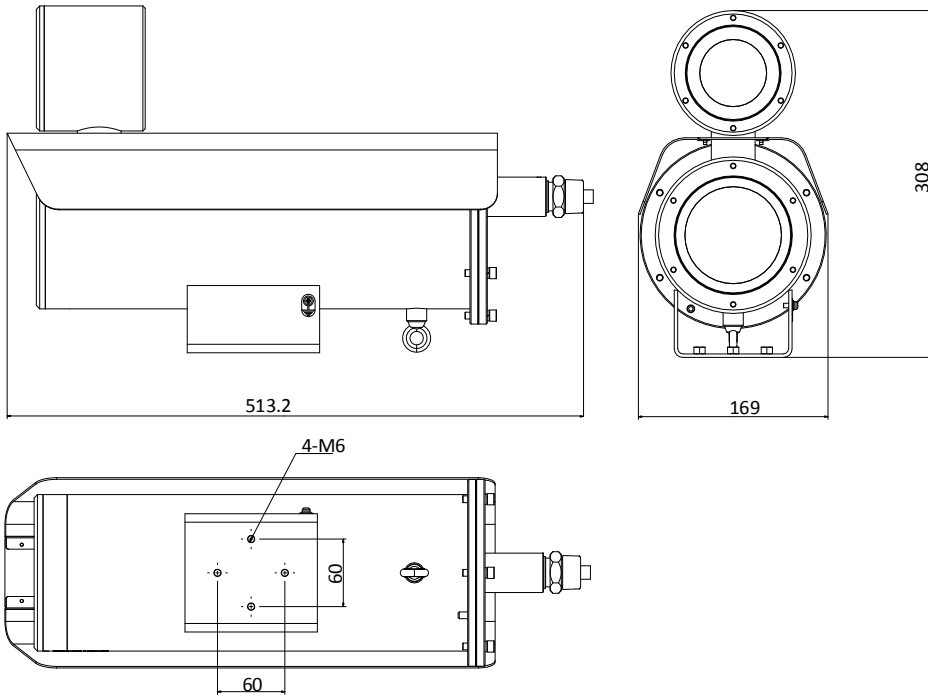

Dimension

-IZHS: