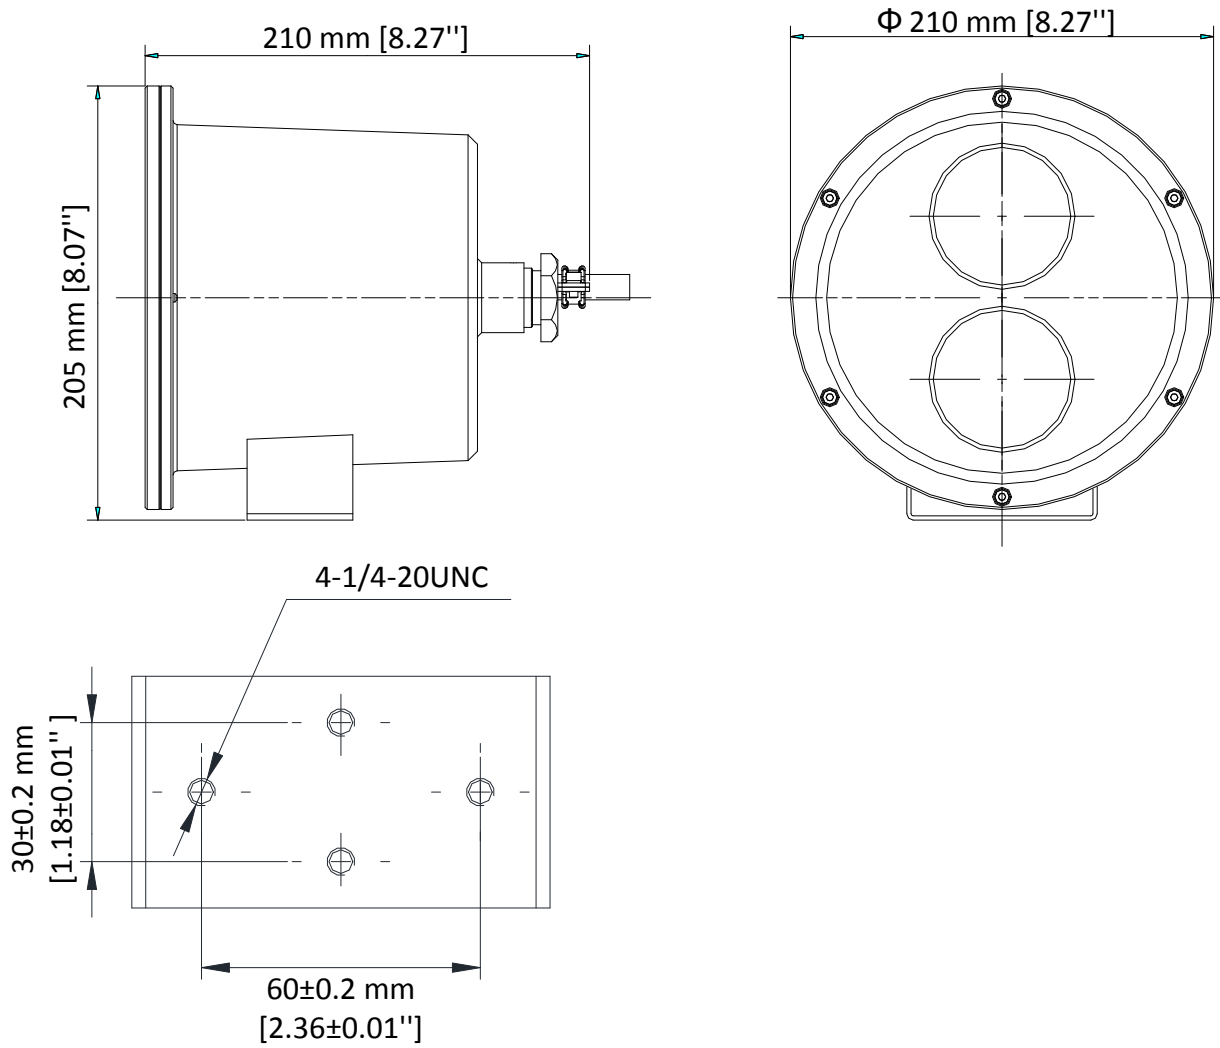

Available Model

DS-2XC6225G0-L

Dimension