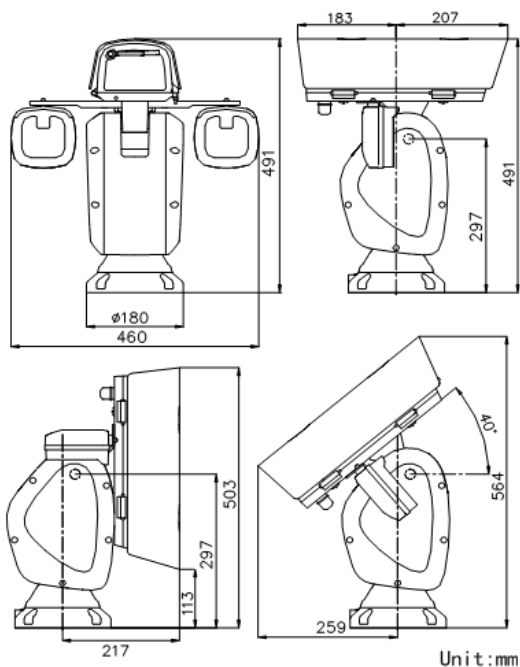

Wiper	Yes. Rain-sensing auto control
Material	Aluminum alloy ADC12
Dimensions	460 × 390 × 491 mm (18.11" × 15.35" × 19.33")
Weight	Approx. 15 kg (33.07 lb)
Web Client Language	32 languages: English, Russian, Estonian, Bulgarian, Hungarian, Greek, German, Italian, Czech, Slovak, French, Polish, Dutch, Portuguese, Spanish, Romanian, Danish, Swedish, Norwegian, Finnish, Croatian, Slovenian, Serbian, Turkish, Korean, Traditional Chinese, Thai, Vietnamese, Japanese, Latvian, Lithuanian, Portuguese (Brazil)
Approval	
Protection	IP66 Standard; 6000V Lightning Protection, Surge Protection and Voltage Transient Protection

DORI

The DORI (detect, observe, recognize, identify) distance gives the general idea of the camera ability to distinguish persons or objects within its field of view.

It is calculated based on the camera sensor specification and the criteria given by EN 62676-4: 2015.

DORI	Detect	Observe	Recognize	Identify
Definition	25 px/m	63 px/m	125 px/m	250 px/m
Distance (Tele)	2979.3 m (9774.6 ft)	1182.3 m (3878.9 ft)	595.9 m (1955.1 ft)	297.9 m (977.4 ft)

Order Model

DS-2DY9236IX-A (T3), 24 VAC

**You are recommended to purchase memory card together with the product if needed. After ordering, the memory card will be installed to product during manufacturing.*

Dimensions

Accessory

DS-1693ZJ
Wall Mount