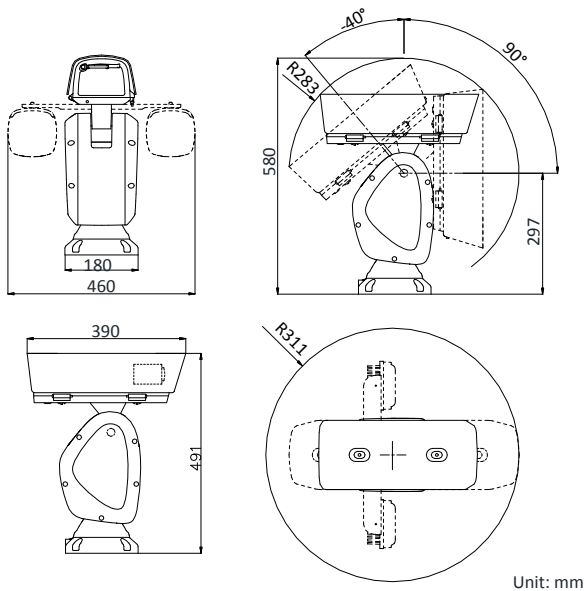

DORI

The DORI (detect, observe, recognize, identify) distance gives the general idea of the camera ability to distinguish persons or objects within its field of view.

It is calculated based on the camera sensor specification and the criteria given by EN 62676-4: 2015.

DORI	Detect	Observe	Recognize	Identify
Definition	25 px/m	63 px/m	125 px/m	250 px/m
Distance (Tele)	2154.7 m (7069.1 ft)	855 m (2805.2 ft)	430.9 m (1413.8 ft)	215.5 m (706.9 ft)

Order Model

DS-2DY9236IX-A (B), 24 VAC

**You are recommended to purchase memory card together with the product if needed. After ordering, the memory card will be installed to product during manufacturing.*

Dimensions

Accessory

DS-1693ZJ
Wall Mounting Bracket