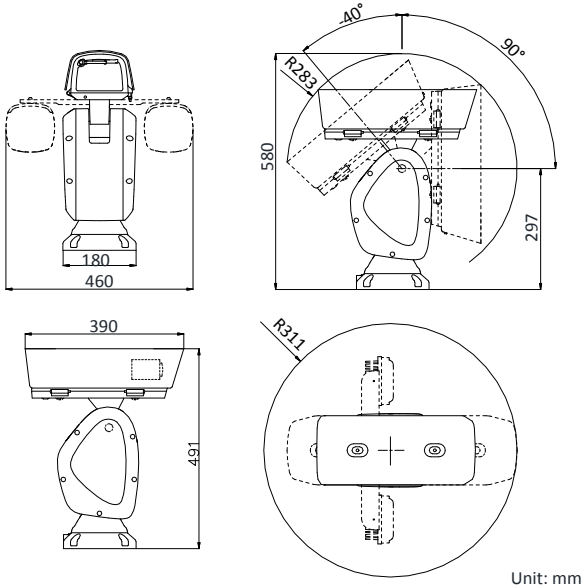

Order Model

DS-2DY9225IH-A (C), 24 VAC

Dimensions

Unit: mm

Accessory

DS-1693ZJ

Wall Mounting Bracket

Dist