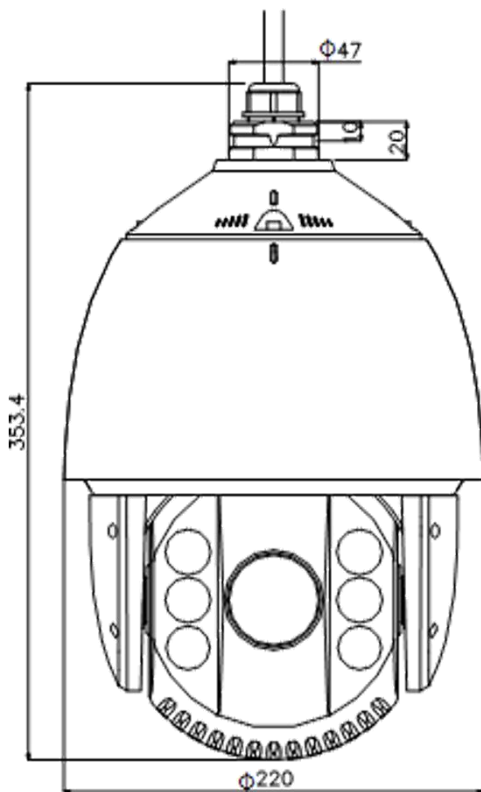

DORI

The DORI (detect, observe, recognize, identify) distance gives the general idea of the camera ability to distinguish persons or objects within its field of view. It is calculated based on the camera sensor specification and the criteria given by EN 62676-4: 2015.

DORI	Detect	Observe	Recognize	Identify
Definition	25 px/m	63 px/m	125 px/m	250 px/m
Distance (Tele)	1963.6 m (6442.4 ft)	779.2 m (2556.5 ft)	392.7 m (1288.5 ft)	196.4 m (644.2 ft)

Available Model

DS-2DE7232IW-DE, 24 VAC & Hi-PoE

Dimensions

Unit: mm

Accessory

Optional

**DS-1604ZJ-Box-Corner
Wall Mount with Junction
Box**

**DS-1602ZJ
Wall Mount**

**DS-1604ZJ-Box
Wall Mount with Junction
Box**

**DS-1604ZJ
Wall Mount**